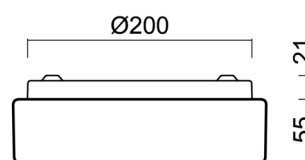

## Technical

Types of luminaires	Emergency
Mounting type	surface mounted
Base material	steel
Shade material	opal polycarbonate
Base color	white Ra9003
Shade color	white - black
Holding the shade	folding system
Mounting location	ceiling/wall
Width	220 mm
Length	220 mm
Height	70 mm
Diameter	ø 220 mm
mounting holes (diameter)	3xø5mm
Installation wire (diameter)	2xø16mm
Energy Class	D
Impact strength	IK10
Operating temperature	from 0°C to +30°C