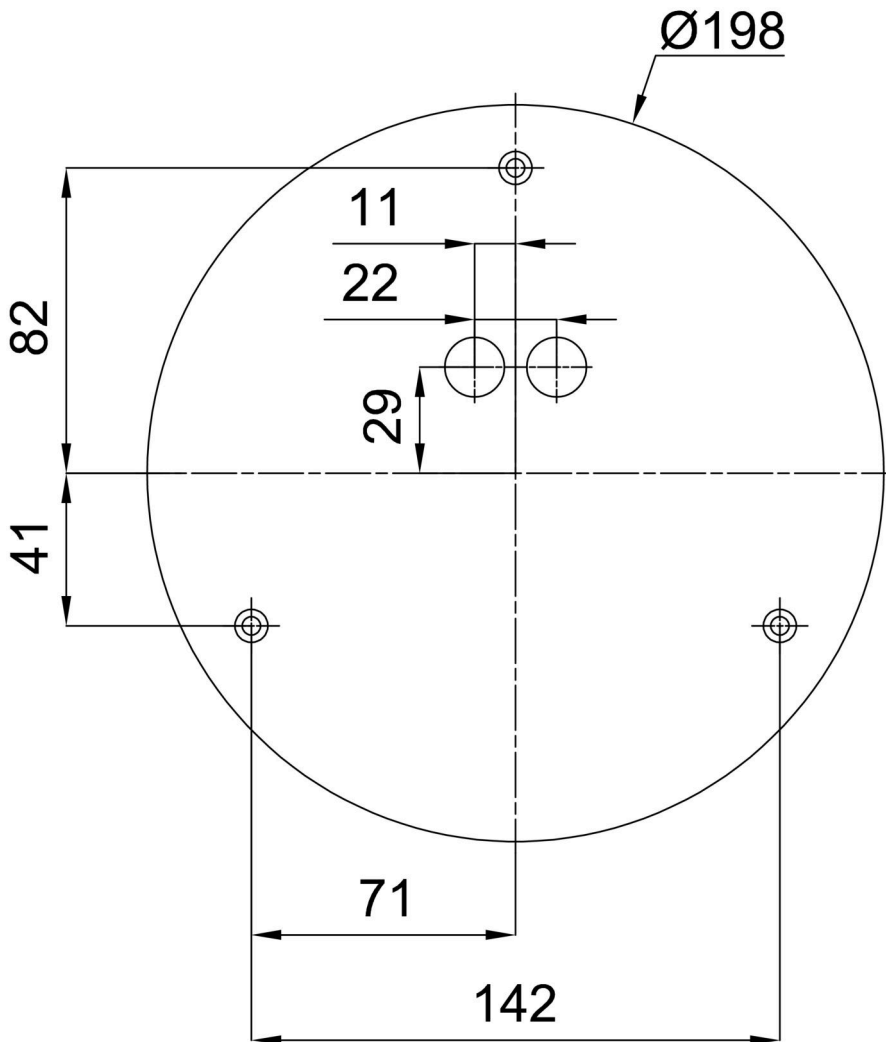

TECHNICAL SHEET

Eulum data for calculation programs are available at www.osmont.cz.

Logistic

EAN	8591728078119
Weight NTTO	1 Kg
Weight BTTO	1.1 Kg
Number of cartons	1 pcs
Package volume	0.005 m³
Package 1 width	0.25 m
Package 1 length	0.23 m
Package 1 height	0.09 m
Warranty*	60 months

*The warranty for the batteries is valid for 12 months from the date of purchase.

Installation dimensions: