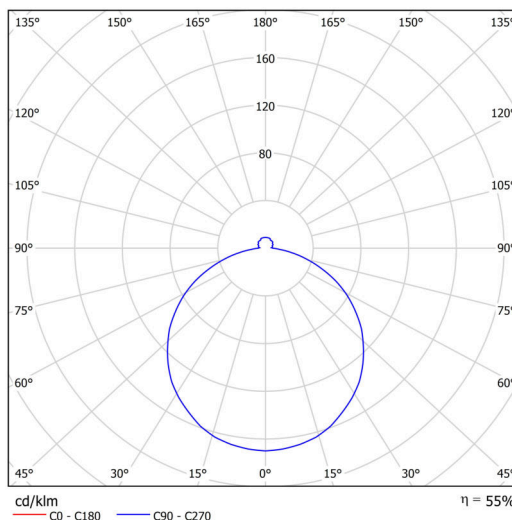

Luminous

Lum. flux of luminaire	100 lm
Lum. flux of light source	150 lm
Lum. flux of light source in emergency mode	150 lm
Luminaire efficacy	100 lm/W
Temperature	4000 K
Rated life time LED L80/B10	100000 hours
CRI	Ra80
MacAdam	3
Blue light hazard	Risk group 0