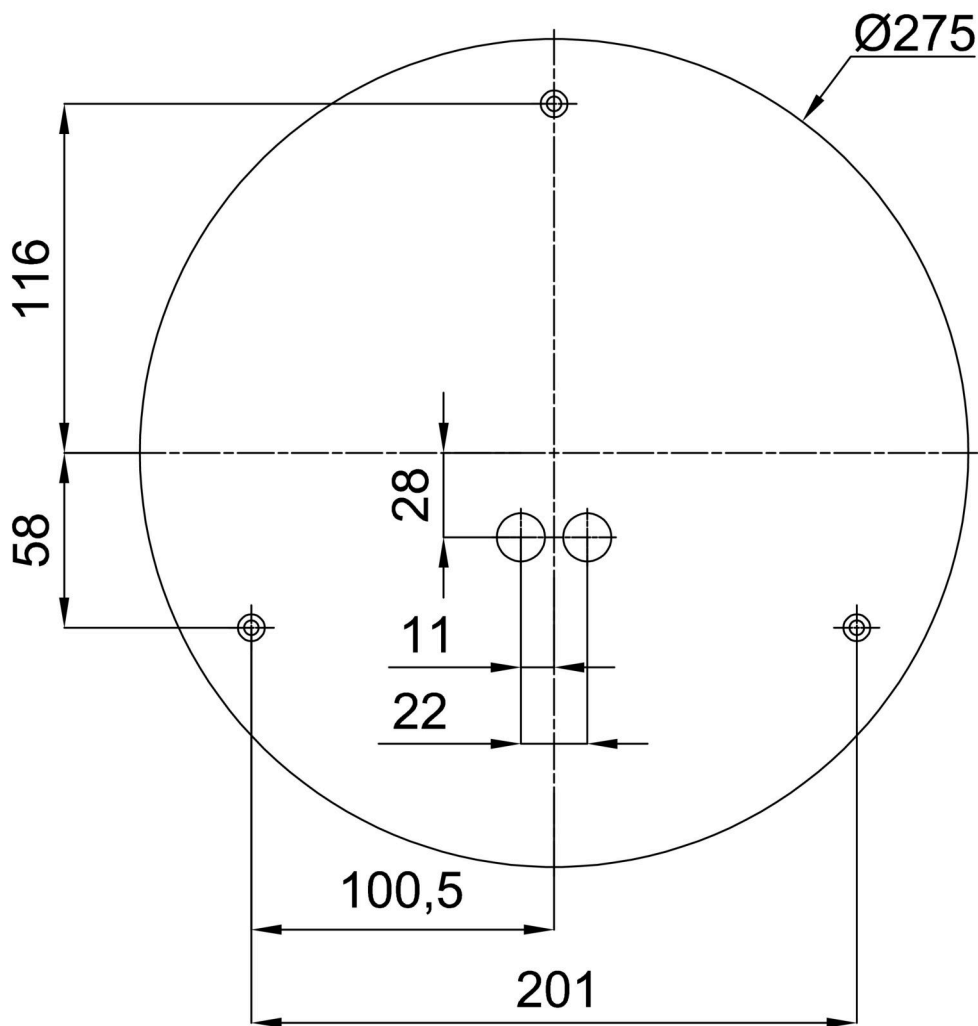

TECHNICAL SHEET

Blue light hazard	Risk group 0

Eulum data for calculation programs are available at www.osmont.cz.

Logistic

EAN	8591728078492
Weight NTTO	1 Kg
Weight BTTO	1.2 Kg
Number of cartons	1 pcs
Package volume	0.01 m³
Package 1 width	0.31 m
Package 1 length	0.31 m
Package 1 height	0.1 m
Warranty*	60 months

*The warranty for the batteries is valid for 12 months from the date of purchase.

Installation dimensions: