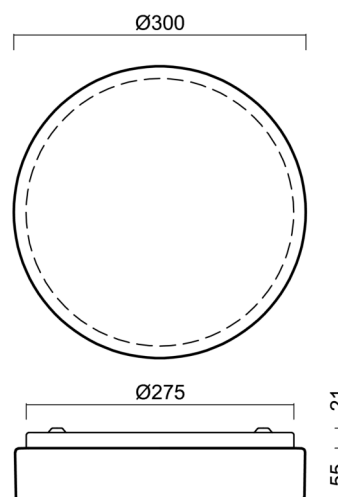

# DELIA C1

Product code: DEL69558

Type: LED-1L14E500KN62/PM22C/NK1W HF 4K#

Short description of the luminaire: White surface-mounted LED light with emergency unit combined with sensor and PMMA shade.

## Technical

Types of luminaires	Emergency combined + sensor
Mounting type	surface mounted
Base material	steel
Shade material	opal polymethyl methacrylate
Base color	white Ral9003
Shade color	white - black
Holding the shade	folding system
Mounting location	ceiling/wall
Width	300 mm
Length	300 mm
Height	75 mm
Diameter	ø 300 mm
mounting holes (diameter)	3xø4mm
Installation wire (diameter)	2xø16mm
Energy Class	D
Impact strength	IK04
Operating temperature	from -20°C to +30°C

## Installation dimensions:

Additional assortment:

Base for surface mounting

Product code	Name	Color	Description	Picture	Drawing
33501	KN6,K6/BP	white Ra19003			

Lampshade

Product code	Name	Color	Description	Picture	Drawing
20570	PM22C	white - black		