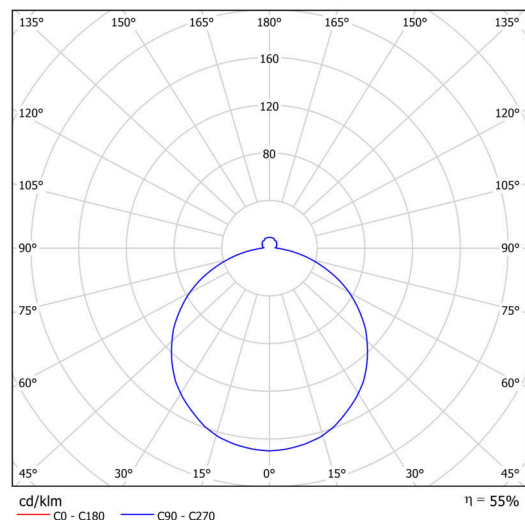

Luminous

Lum. flux of luminaire	1550 lm
Lum. flux of light source	2810 lm
Lum. flux of light source in emergency mode	150 lm
Luminaire efficacy	86 lm/W
Temperature	4000 K
Rated life time LED L80/B10	100000 hours
CRI	Ra80
MacAdam	3
Blue light hazard	Risk group 0