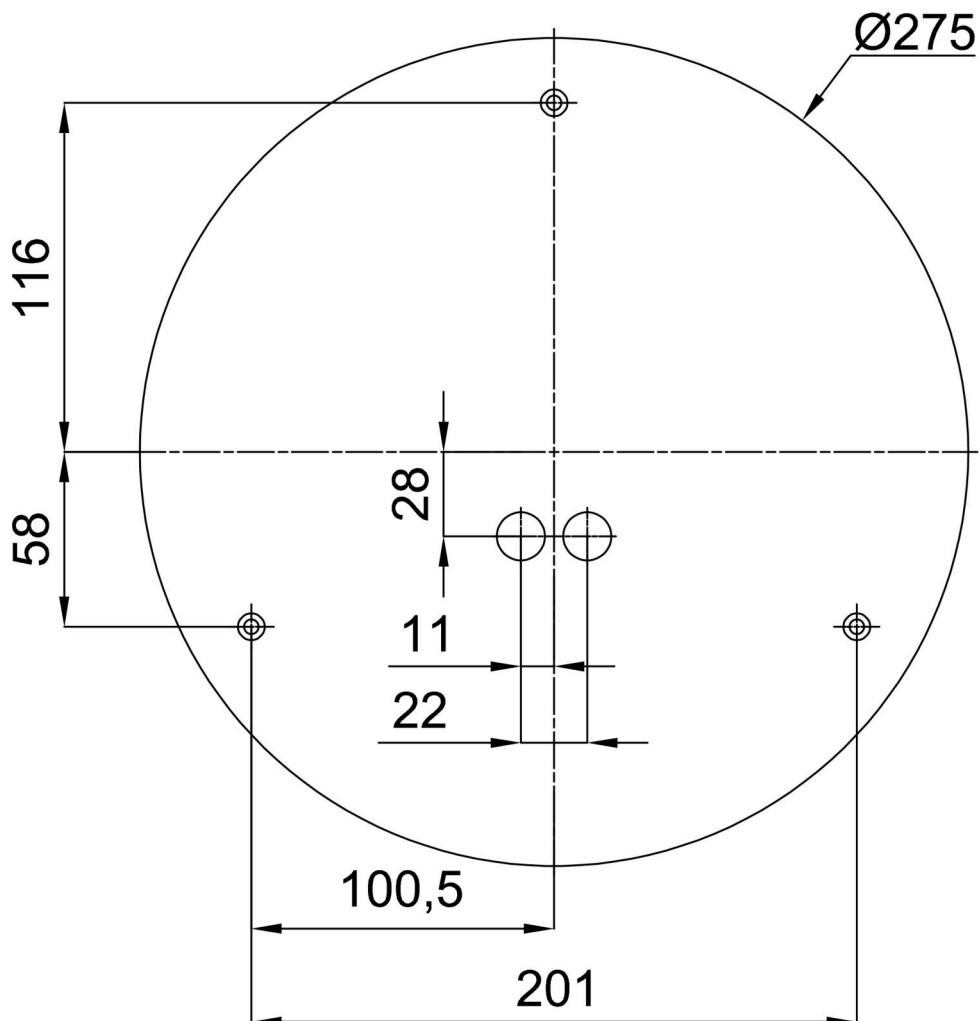

Technical

Types of luminaires	Emergency combined
Mounting type	surface mounted
Base material	steel
Shade material	opal polycarbonate
Base color	white Ra19003
Shade color	white - black
Holding the shade	folding system
Mounting location	ceiling/wall
Width	300 mm
Length	300 mm
Height	75 mm
Diameter	ø 300 mm
mounting holes (diameter)	3xø4mm
Installation wire (diameter)	2xø16mm
Energy Class	D
Impact strength	IK10
Operating temperature	from 0°C to +30°C

*The warranty for the batteries is valid for 12 months from the date of purchase.

Installation dimensions:

Additional assortment:

Base for surface mounting

Product code	Name	Color	Description	Picture	Drawing
33501	KN6,K6/BP	white Ra19003			