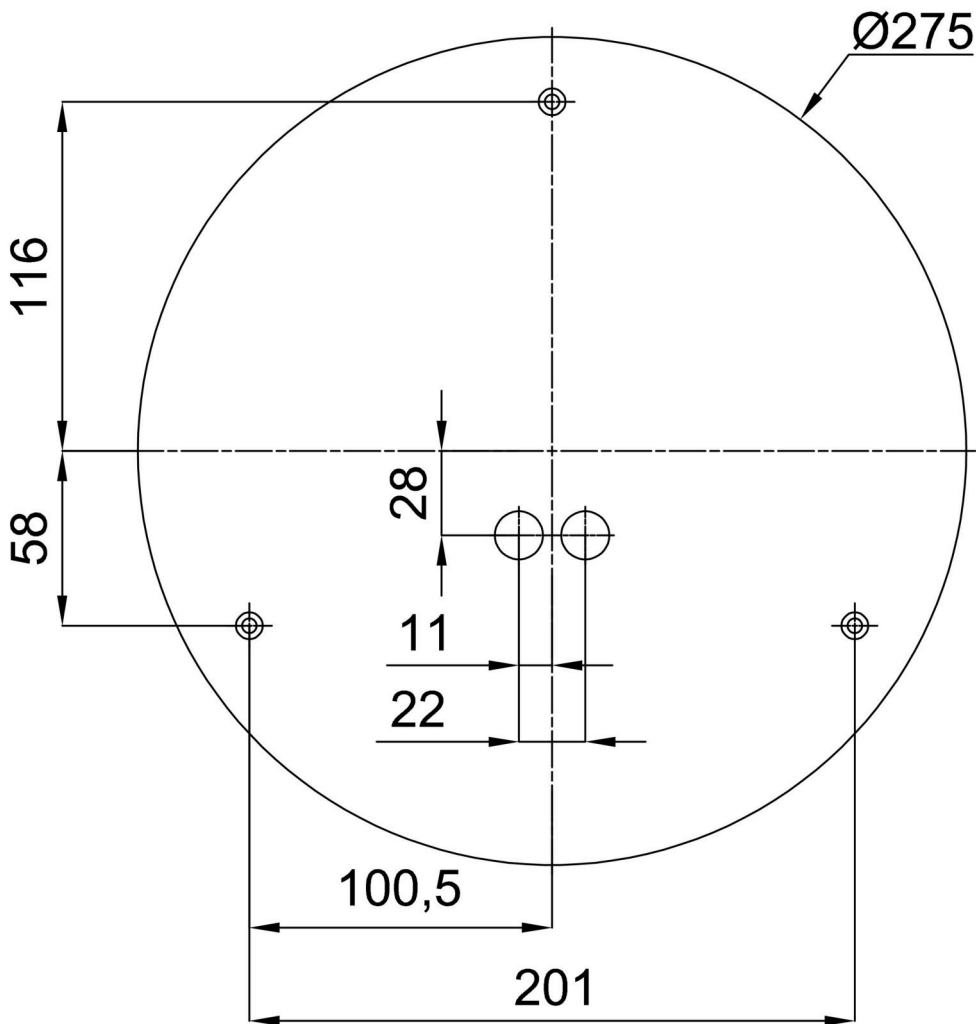

TECHNICAL SHEET

Blue light hazard	Risk group 0

Eulum data for calculation programs are available at www.osmont.cz.

Logistic

EAN	8591728078157
Weight NTTO	1 Kg
Weight BTTO	1.2 Kg
Number of cartons	1 pcs
Package volume	0.01 m³
Package 1 width	0.31 m
Package 1 length	0.31 m
Package 1 height	0.1 m
Warranty*	60 months

*The warranty for the batteries is valid for 12 months from the date of purchase.

Installation dimensions: