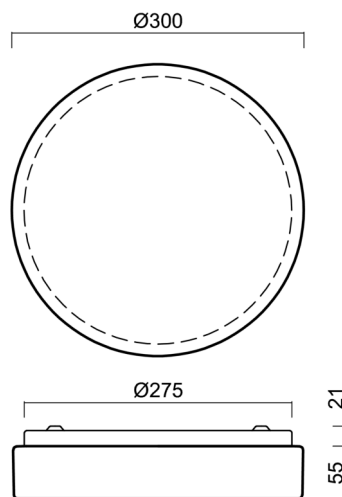

# DELIA C1

Product code: DEL69510

Type: LED-1L14E500KN62/PC22C/NK1W 4K#

Short description of the luminaire: White colour | ceiling or wall LED light with emergency backup combined | opal polycarbonate shade (PC) with black decorative stripe|

## Technical

Types of luminaires	Emergency combined
Mounting type	surface mounted
Base material	steel
Shade material	opal polycarbonate
Base color	white Ral9003
Shade color	white - black
Holding the shade	folding system
Mounting location	ceiling/wall
Width	300 mm
Length	300 mm
Height	75 mm
Diameter	ø 300 mm
mounting holes (diameter)	3xø4mm
Cable entrance	2xø16mm
Energy Class	D
Impact strength	IK10
Operating temperature	from 0°C to +30°C