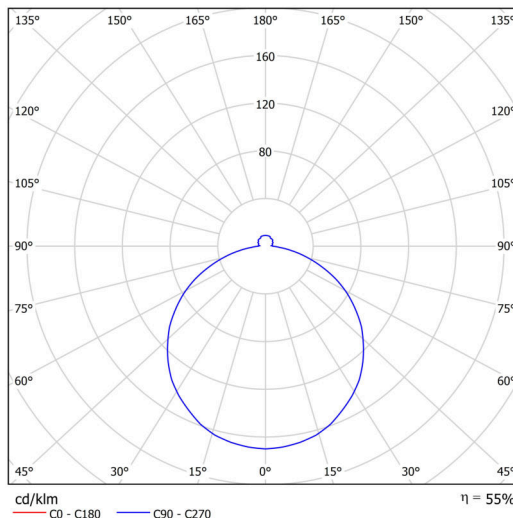

Luminous

Lum. flux of luminaire	1140 lm
Lum. flux of light source	2080 lm
Lum. flux of light source in emergency mode	150 lm
Luminaire efficacy	87 lm/W
Temperature	4000 K
Rated life time LED L80/B10	100000 hours
CRI	Ra80
MacAdam	3