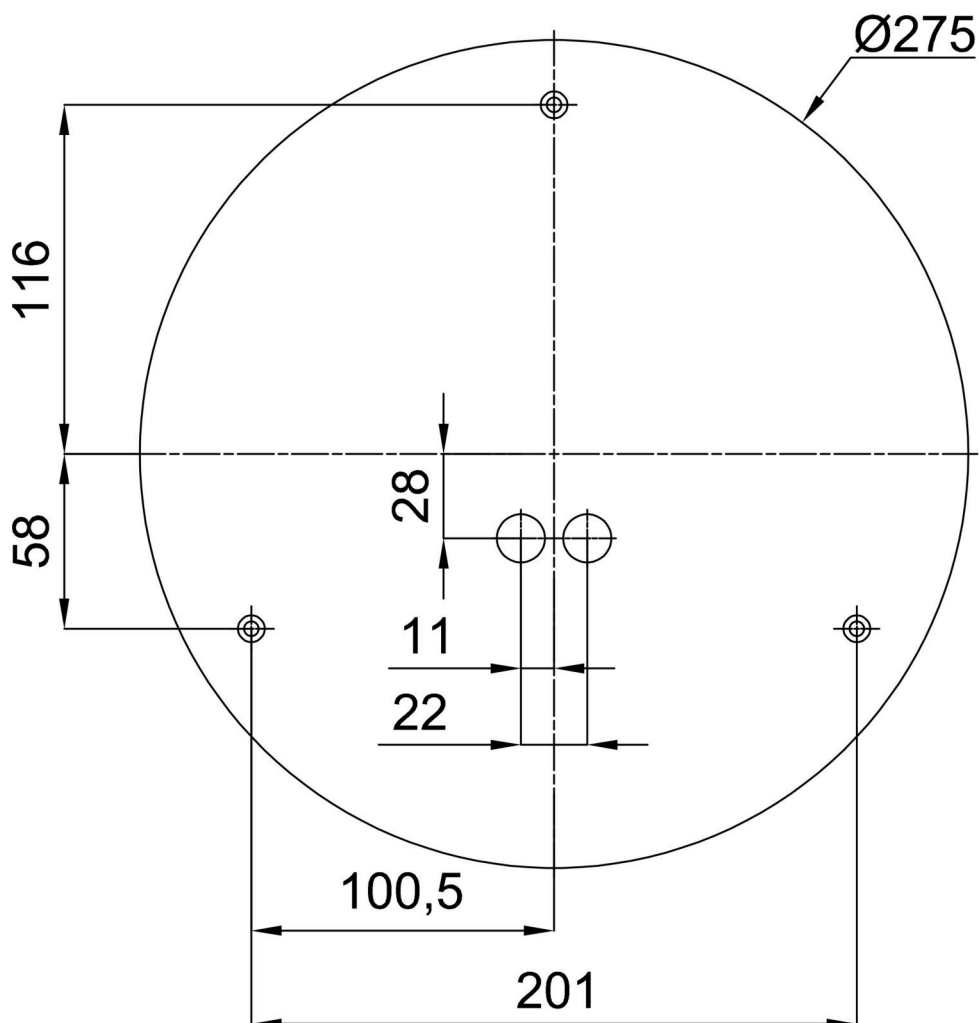

TECHNICAL SHEET

Eulum data for calculation programs are available at www.osmont.cz.

Multipower

Possibility of output adjustment by the user (DIP switch on the current source).

I [mA]	700	600	500	400	
[%]	100	86	71	57	

Logistic

EAN	8591728076603
Weight NTTO	1.1 Kg
Weight BTTO	1.3 Kg
Number of cartons	1 pcs
Package volume	0.01 m³
Package 1 width	0.31 m
Package 1 length	0.31 m
Package 1 height	0.1 m
Warranty*	60 months

*The warranty for the batteries is valid for 12 months from the date of purchase.

Installation dimensions: