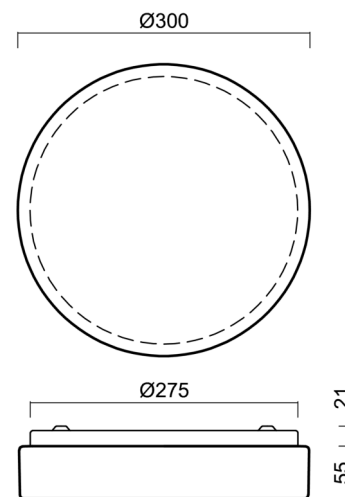

DELIA C1

LED-1L14EMP700KN62/PC22C/NK1W 3K#

WWW.OSMONT.CZ

DELIA C1

Product code: DEL69015

Type: LED-1L14EMP700KN62/PC22C/NK1W 3K#

Short description of the luminaire: White surface-mounted LED light with emergency unit combined and polycarbonate shade.

Technical

Types of luminaires	Emergency combined
Mounting type	surface mounted
Base material	steel
Shade material	opal polycarbonate
Base color	white Ra9003
Shade color	white - black
Holding the shade	folding system
Mounting location	ceiling/wall
Width	300 mm
Length	300 mm
Height	75 mm
Diameter	ø 300 mm
mounting holes (diameter)	3xø4mm
Installation wire (diameter)	2xø16mm
Energy Class	D
Impact strength	IK10
Operating temperature	from 0°C to +30°C

Lampshade

Product code	Name	Color	Description	Picture	Drawing
20566	PC22C	white - black		