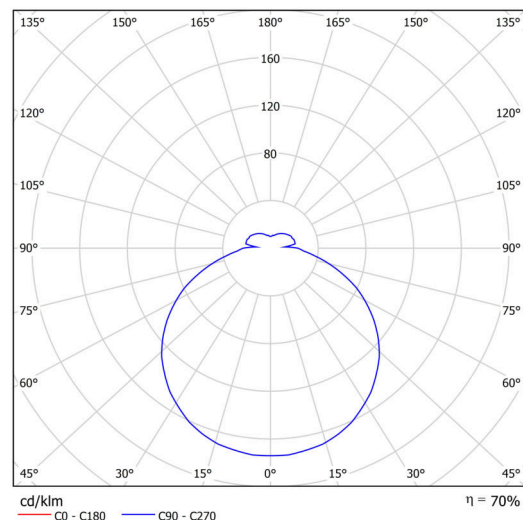

Luminous data

Lum. flux of luminaire	16600 lm
Lum. flux of light source	23720 lm
Lum. flux of light source in emergency mode	200 lm
Chromaticity temperature	4000 K
Rated life time LED L80/B10	100000 hours
CRI	Ra80
MacAdam	3
Blue light hazard	Risk group 0

Eulum data for calculation programs are available at www.osmont.cz.