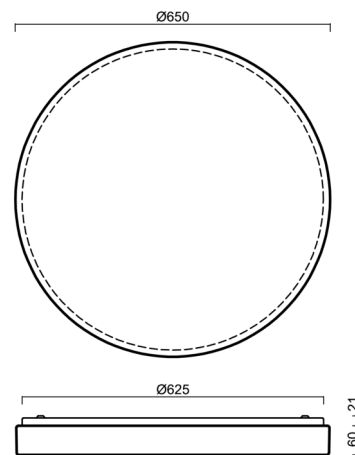

DELIA 4

LED-6L51EMP1050KN10/PC25 4K##

WWW.OSMONT.CZ

DELIA 4

Product code: DEL58789

Type: LED-6L51EMP1050KN10/PC25 4K##

Short description of the luminaire: White colour | ceiling or wall LED light ON/OFF | multipower driver | opal polycarbonate shade (PC)

Technical data

Types of luminaires	Classic on/off
Mounting type	surface mounted
Base material	steel
Shade material	opal polycarbonate
Base color	white Ral9003
Shade color	white
Holding the shade	folding system
Mounting location	ceiling/wall
Width	650 mm
Length	650 mm
Height	81 mm
Diameter	ø 650 mm
mounting holes (diameter)	3xø5mm
Cable entrance	2xø16mm
Energy Class	D
Impact strength	IK10
Operating temperature	from -20°C to +30°C

Installation dimensions:

Additional assortment:

Lampshade

Product code	Name	Color	Picture	Drawing
20654	PC25	white	