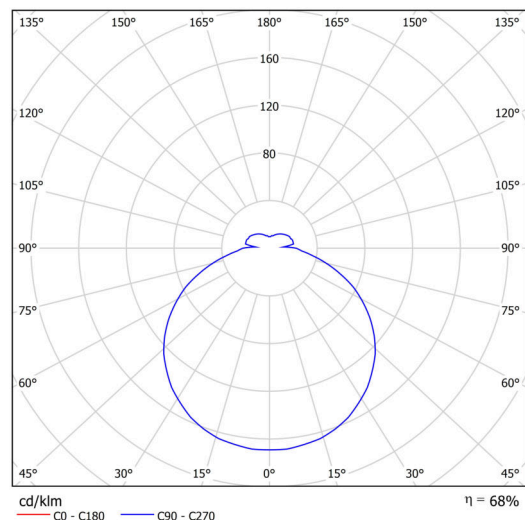

Luminous data

Lum. flux of luminaire	10750 lm
Lum. flux of light source	15810 lm
Chromaticity temperature	4000 K
Rated life time LED L80/B10	100000 hours
CRI	Ra80
MacAdam	3
Blue light hazard	Risk group 0

Eulum data for calculation programs are available at www.osmont.cz.