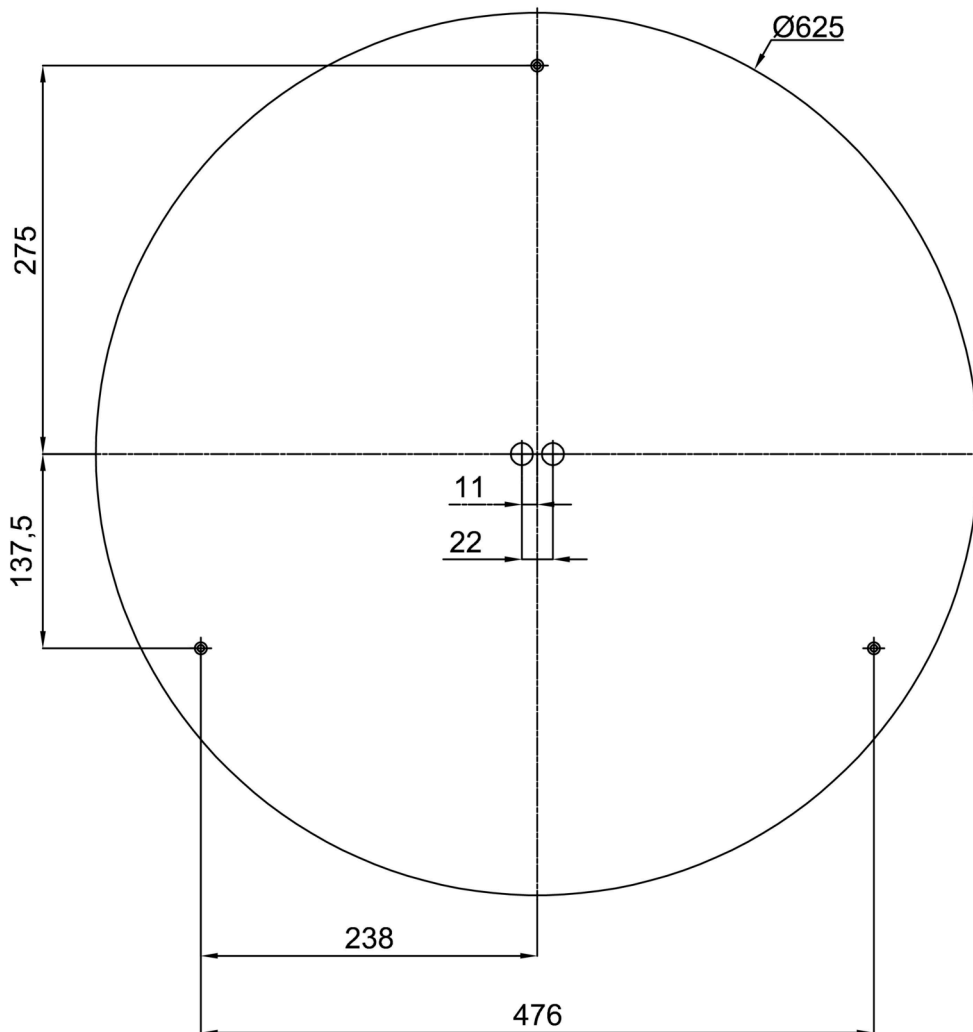

Technical data

Types of luminaires	Classic on/off
Mounting type	surface mounted
Base material	steel
Shade material	opal polycarbonate
Base color	white Ral9003
Shade color	white
Holding the shade	folding system
Mounting location	ceiling/wall
Width	650 mm
Length	650 mm
Height	81 mm
Diameter	ø 650 mm
mounting holes (diameter)	3xø5mm
Cable entrance	2xø16mm
Energy Class	D
Impact strength	IK10
Operating temperature	from -20°C to +30°C

Electrical data

Power consumption	100 W
Ingress Protection	IP54
Socket	LED modul
terminal block	snap terminal block

Luminous data

Lum. flux of luminaire	10750 lm
Lum. flux of light source	15810 lm
Chromaticity temperature	4000 K
Rated life time LED L80/B10	100000 hours
CRI	Ra80
MacAdam	3
Blue light hazard	Risk group 0

Installation dimensions:

Additional assortment:

Lampshade

Product code	Name	Color	Picture	Drawing
20654	PC25	white	