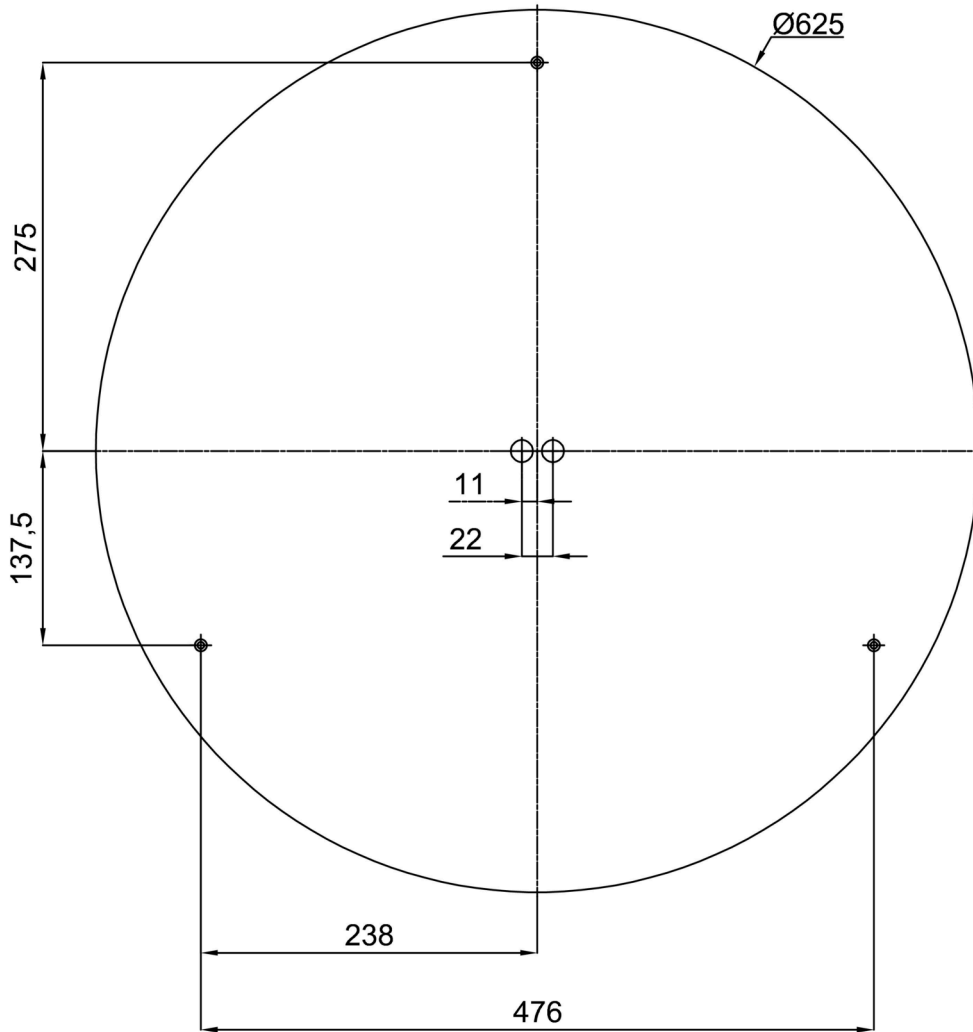

Technical data

Types of luminaires	Emergency combined SELFTEST
Mounting type	surface mounted
Base material	steel
Shade material	opal polycarbonate
Base color	white Ral9003
Shade color	white
Holding the shade	folding system
Mounting location	ceiling/wall
Width	650 mm
Length	650 mm
Height	81 mm
Diameter	ø 650 mm
mounting holes (diameter)	3xø5mm
Cable entrance	2xø16mm
Energy Class	D
Impact strength	IK10
Operating temperature	from -20°C to +30°C

Installation dimensions:

Additional assortment:

Lampshade

Product code	Name	Color	Picture	Drawing
20654	PC25	white	