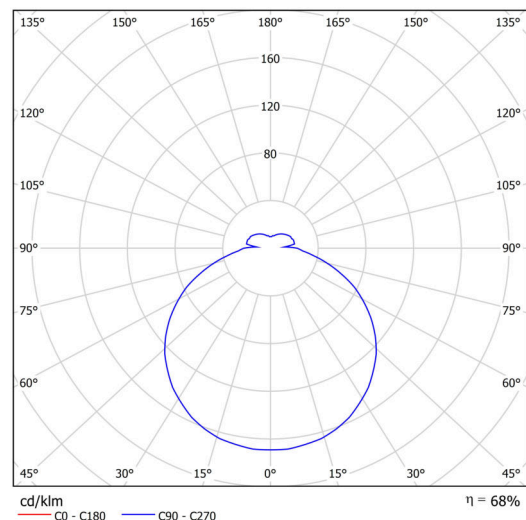

Luminous data

Lum. flux of luminaire	7470 lm
Lum. flux of light source	10980 lm
Lum. flux of light source in emergency mode	200 lm
Chromaticity temperature	4000 K
Rated life time LED L80/B10	100000 hours
CRI	Ra80
MacAdam	3
Blue light hazard	Risk group 0

Eulum data for calculation programs are available at www.osmont.cz.