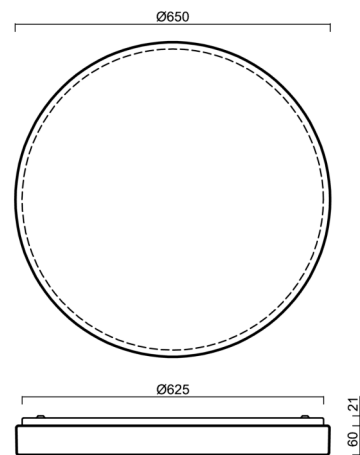

DELIA 4

LED-6L51EMP700KN10/PC25 NK3HST 4K##

WWW.OSMONT.CZ

DELIA 4

Product code: DEL58788

Type: LED-6L51EMP700KN10/PC25 NK3HST 4K##

Short description of the luminaire: White colour | ceiling or wall LED light with emergency backup combined (with Self-test) | multipower driver | opal polycarbonate shade (PC)|

Technical data

Types of luminaires	Emergency combined SELFTEST
Mounting type	surface mounted
Base material	steel
Shade material	opal polycarbonate
Base color	white Ral9003
Shade color	white
Holding the shade	folding system
Mounting location	ceiling/wall
Width	650 mm
Length	650 mm
Height	81 mm
Diameter	ø 650 mm
mounting holes (diameter)	3xø5mm
Cable entrance	2xø16mm
Energy Class	D
Impact strength	IK10
Operating temperature	from -20°C to +30°C

Installation dimensions:

Additional assortment:

Lampshade

Product code	Name	Color	Picture	Drawing
20654	PC25	white	