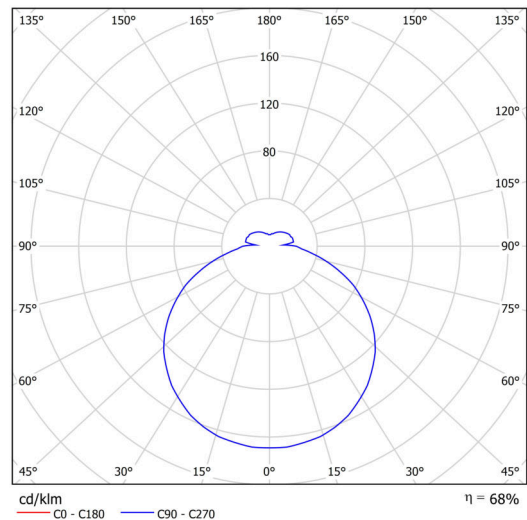

Luminous data

Lum. flux of luminaire	7470 lm
Lum. flux of light source	10980 lm
Lum. flux of light source in emergency mode	200 lm
Chromaticity temperature	4000 K
Rated life time LED L80/B10	100000 hours
CRI	Ra80
MacAdam	3
Blue light hazard	Risk group 0

Eulum data for calculation programs are available at www.osmont.cz.