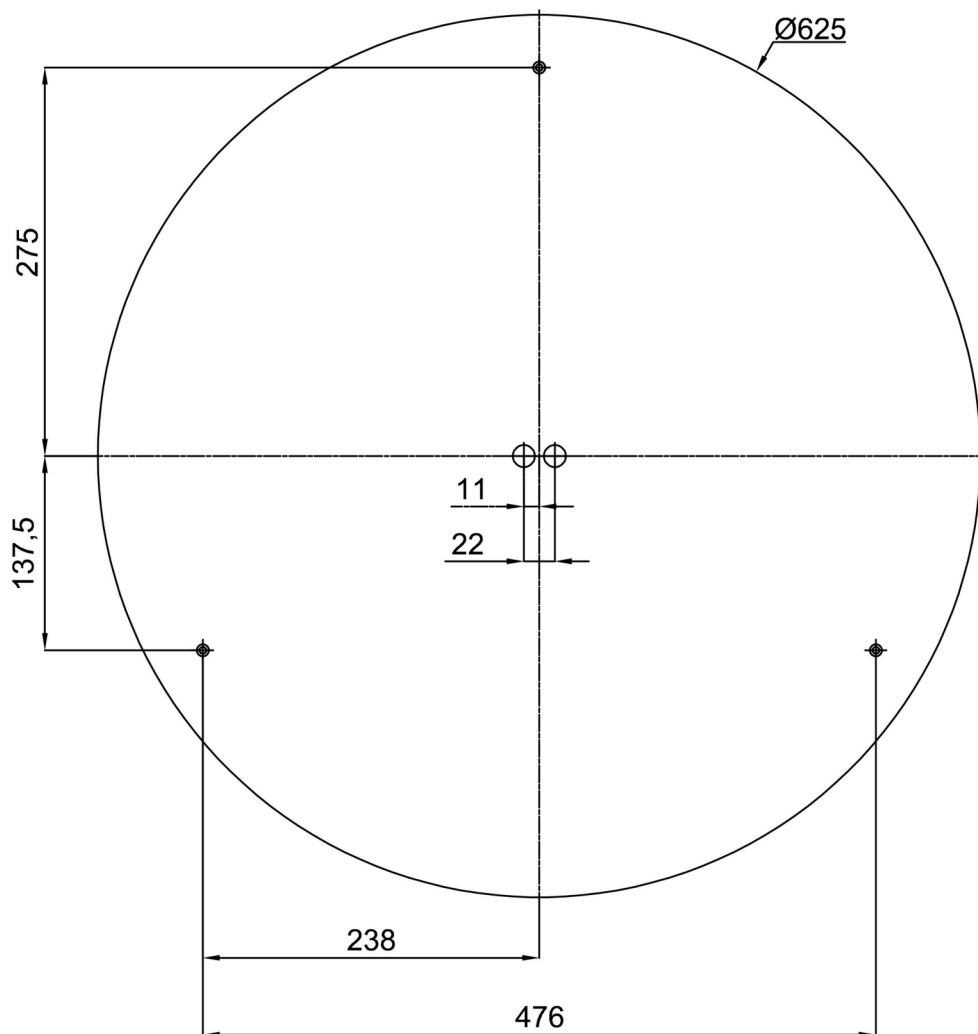

## Technical data

Types of luminaires	Emergency combined
Mounting type	surface mounted
Base material	steel
Shade material	opal polycarbonate
Base color	white Ral9003
Shade color	white
Holding the shade	folding system
Mounting location	ceiling/wall
Width	650 mm
Length	650 mm
Height	81 mm
Diameter	ø 650 mm
mounting holes (diameter)	3xø5mm
Cable entrance	2xø16mm
Energy Class	D
Impact strength	IK10
Operating temperature	from -20°C to +30°C

## Installation dimensions: