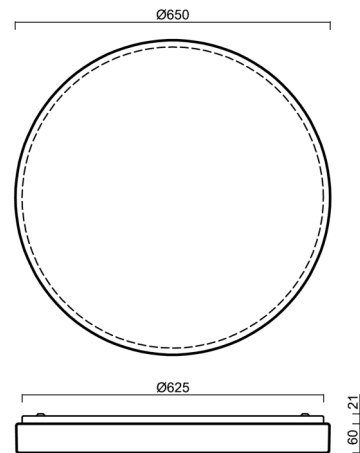

## Technical data

Types of luminaires	Emergency combined
Mounting type	surface mounted
Base material	steel
Shade material	opal polycarbonate
Base color	white Ral9003
Shade color	white
Holding the shade	folding system
Mounting location	ceiling/wall
Width	650 mm
Length	650 mm
Height	81 mm
Diameter	ø 650 mm
mounting holes (diameter)	3xø5mm
Cable entrance	2xø16mm
Energy Class	D
Impact strength	IK10
Operating temperature	from -20°C to +30°C

## Installation dimensions:

## Lampshade

Product code	Name	Color	Picture	Drawing
20654	PC25	white	