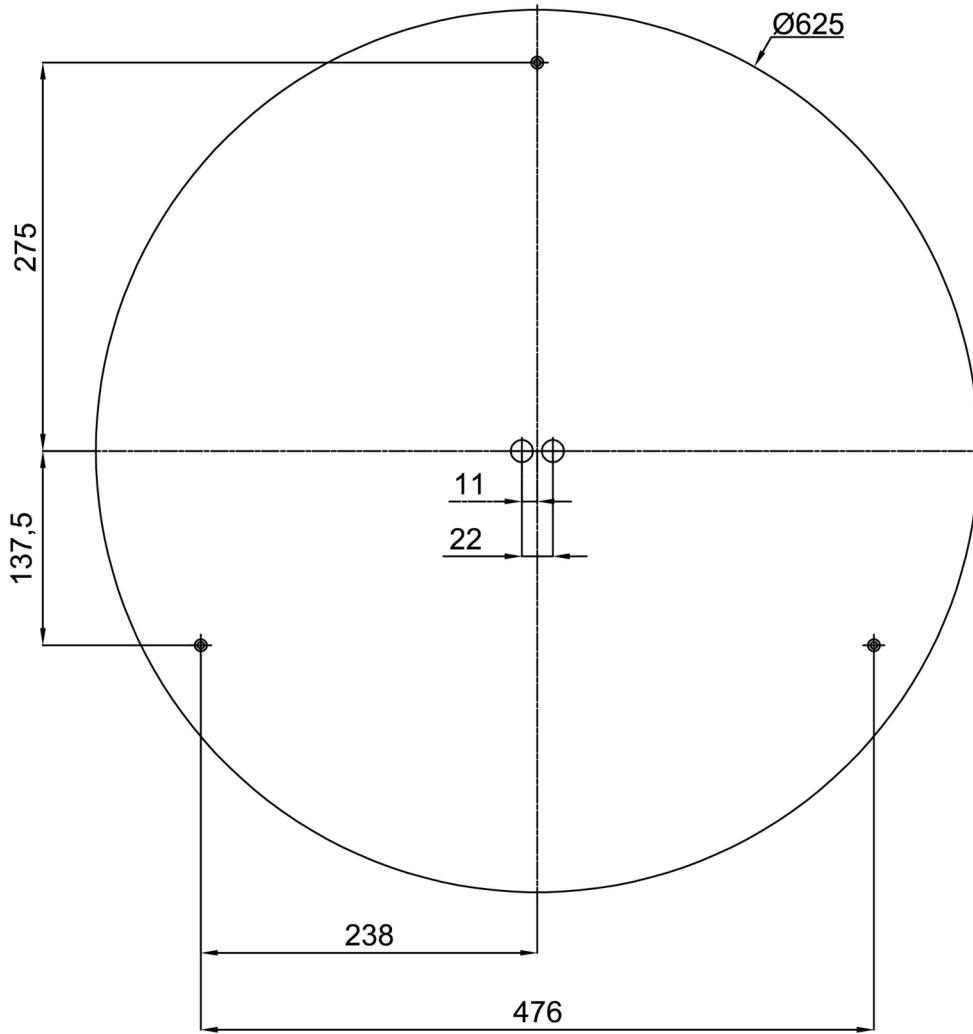

Technical data

Types of luminaires	Classic on/off
Mounting type	surface mounted
Base material	steel
Shade material	opal polycarbonate
Base color	white Ral9003
Shade color	white
Holding the shade	folding system
Mounting location	ceiling/wall
Width	650 mm
Length	650 mm
Height	81 mm
Diameter	ø 650 mm
mounting holes (diameter)	3xø5mm
Cable entrance	2xø16mm
Energy Class	D
Impact strength	IK10
Operating temperature	from -20°C to +30°C

Electrical data

Power consumption	65 W
Ingress Protection	IP54
Socket	LED modul
terminal block	snap terminal block

Luminous data

Lum. flux of luminaire	7470 lm
Lum. flux of light source	10980 lm
Chromaticity temperature	4000 K
Rated life time LED L80/B10	100000 hours
CRI	Ra80
MacAdam	3
Blue light hazard	Risk group 0

Installation dimensions:

Additional assortment:

Lampshade

Product code	Name	Color	Picture	Drawing
20654	PC25	white	