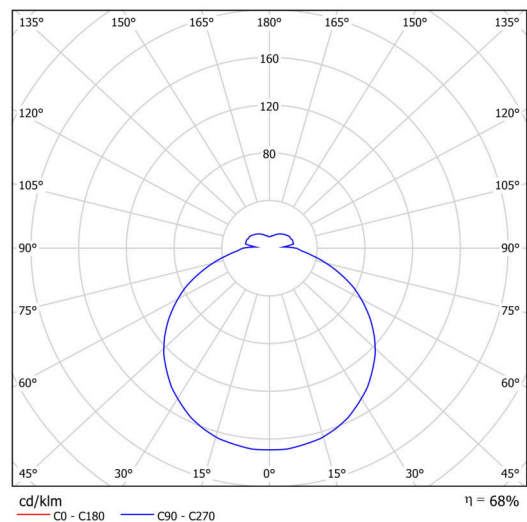

Luminous data

Lum. flux of luminaire	7470 lm
Lum. flux of light source	10980 lm
Chromaticity temperature	4000 K
Rated life time LED L80/B10	100000 hours
CRI	Ra80
MacAdam	3
Blue light hazard	Risk group 0

Eulum data for calculation programs are available at www.osmont.cz.