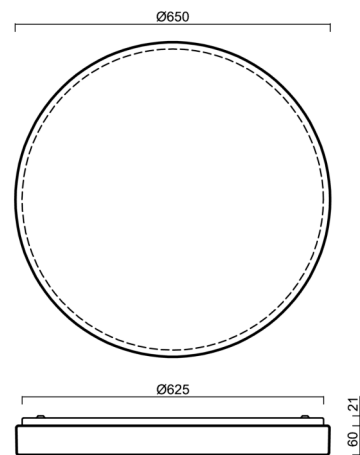

DELIA 4

LED-6L51EMP700KN10/PC25 4K##

WWW.OSMONT.CZ

DELIA 4

Product code: DEL58786

Type: LED-6L51EMP700KN10/PC25 4K##

Short description of the luminaire: White colour | ceiling or wall LED light ON/OFF | multipower driver | opal polycarbonate shade (PC)

Technical data

Types of luminaires	Classic on/off
Mounting type	surface mounted
Base material	steel
Shade material	opal polycarbonate
Base color	white Ral9003
Shade color	white
Holding the shade	folding system
Mounting location	ceiling/wall
Width	650 mm
Length	650 mm
Height	81 mm
Diameter	ø 650 mm
mounting holes (diameter)	3xø5mm
Cable entrance	2xø16mm
Energy Class	D
Impact strength	IK10
Operating temperature	from -20°C to +30°C

Installation dimensions:

Additional assortment:

Lampshade

Product code	Name	Color	Picture	Drawing
20654	PC25	white	