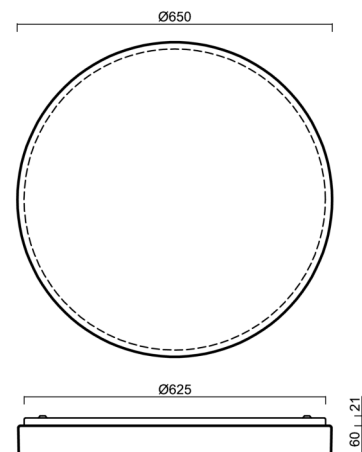

## Technical data

Types of luminaires	Emergency combined
Mounting type	surface mounted
Base material	steel
Shade material	opal polycarbonate
Base color	white Ral9003
Shade color	white
Holding the shade	folding system
Mounting location	ceiling/wall
Width	650 mm
Length	650 mm
Height	81 mm
Diameter	ø 650 mm
mounting holes (diameter)	3xø5mm
Cable entrance	2xø16mm
Energy Class	D
Impact strength	IK10
Operating temperature	from -20°C to +30°C

## Installation dimensions:

## Lampshade

Product code	Name	Color	Picture	Drawing
20654	PC25	white	