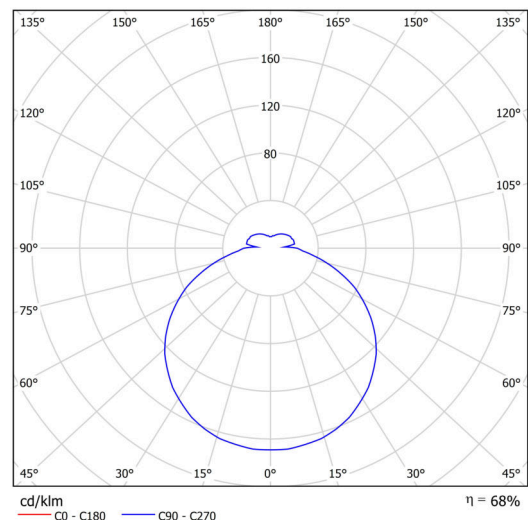

Luminous data

Lum. flux of luminaire	7150 lm
Lum. flux of light source	10520 lm
Lum. flux of light source in emergency mode	200 lm
Chromaticity temperature	3000 K
Rated life time LED L80/B10	100000 hours
CRI	Ra80
MacAdam	3
Blue light hazard	Risk group 0

Eulum data for calculation programs are available at www.osmont.cz.