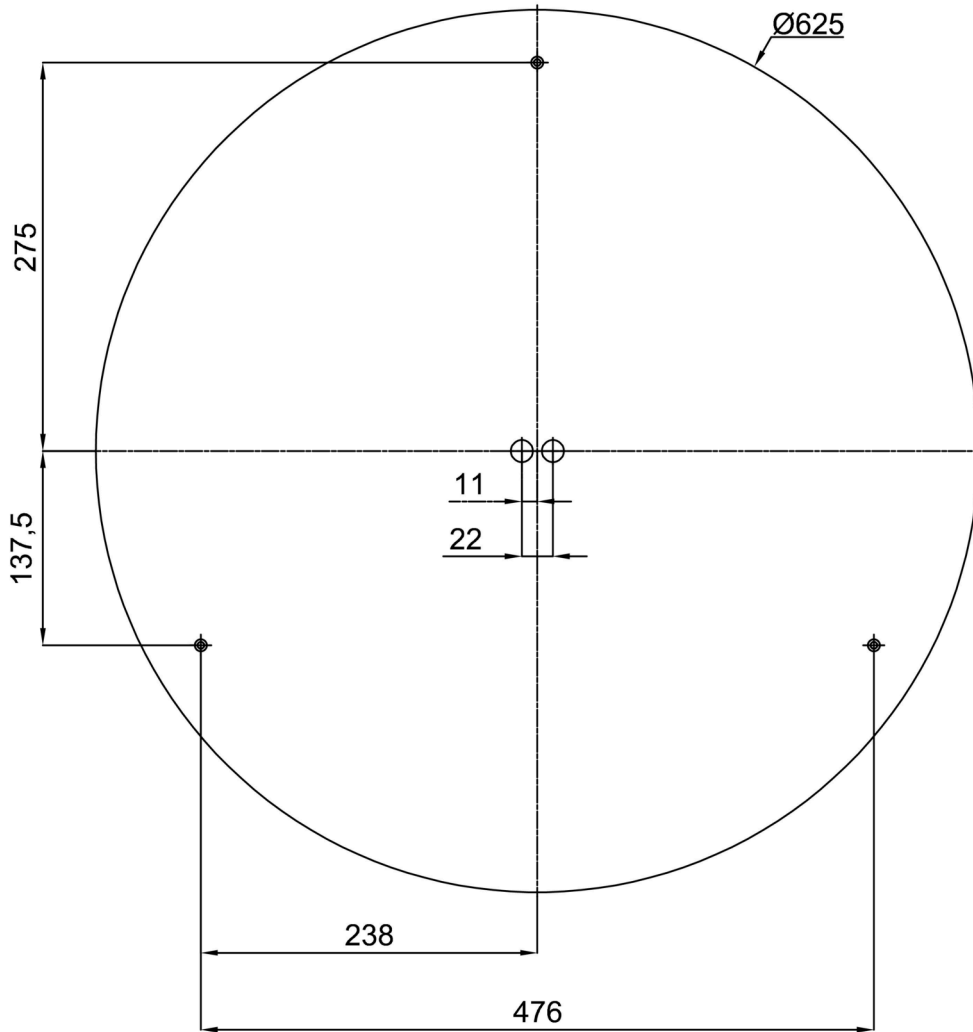

## Technical data

Types of luminaires	Emergency combined
Mounting type	surface mounted
Base material	steel
Shade material	opal polycarbonate
Base color	white Ral9003
Shade color	white
Holding the shade	folding system
Mounting location	ceiling/wall
Width	650 mm
Length	650 mm
Height	81 mm
Diameter	ø 650 mm
mounting holes (diameter)	3xø5mm
Cable entrance	2xø16mm
Energy Class	D
Impact strength	IK10
Operating temperature	from -20°C to +30°C

## Installation dimensions: