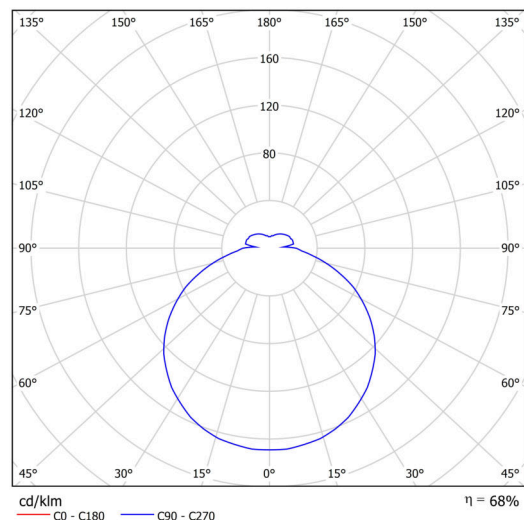

Luminous data

Lum. flux of luminaire	7470 lm
Lum. flux of light source	10980 lm
Chromaticity temperature	4000 K
Rated life time LED L80/B10	100000 hours
CRI	Ra80
MacAdam	3
Blue light hazard	Risk group 0

Eulum data for calculation programs are available at www.osmont.cz.