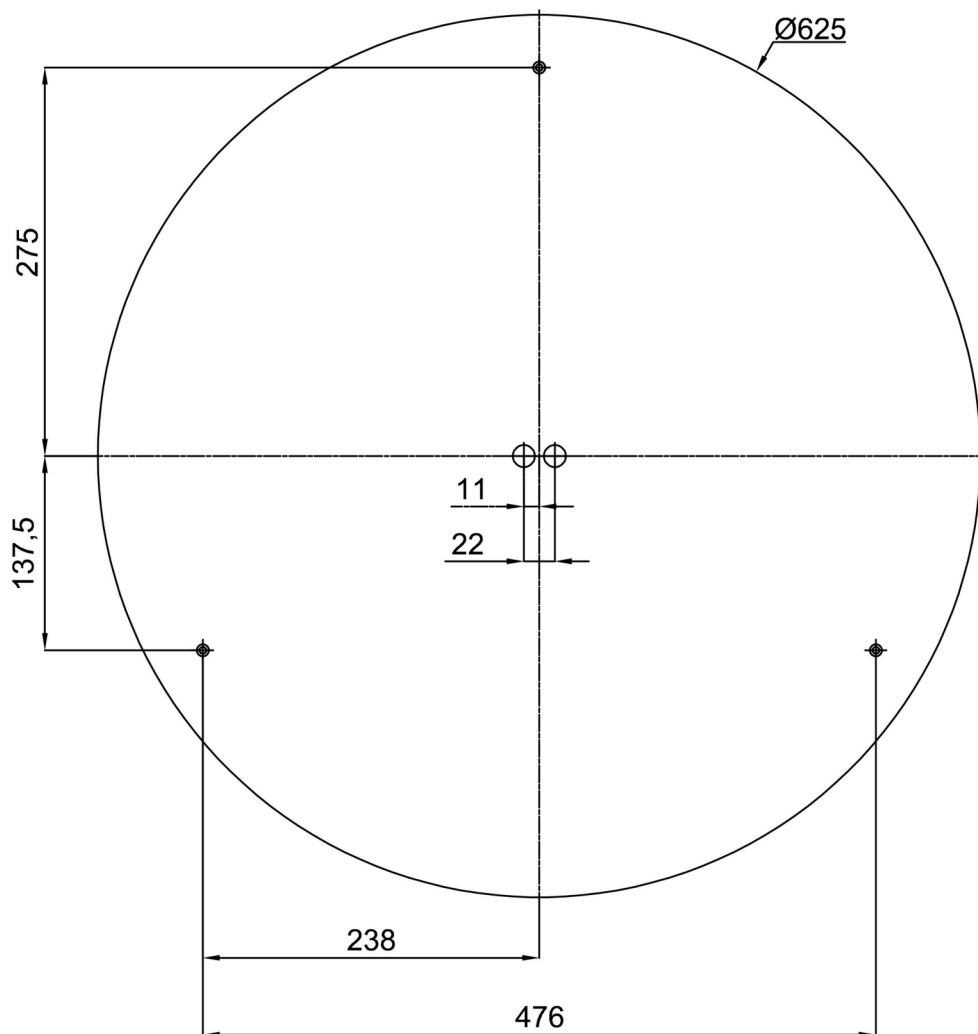

Technical data

Types of luminaires	Dimmable
Mounting type	surface mounted
Base material	steel
Shade material	opal polycarbonate
Base color	white Ral9003
Shade color	white
Holding the shade	folding system
Mounting location	ceiling/wall
Width	650 mm
Length	650 mm
Height	81 mm
Diameter	ø 650 mm
mounting holes (diameter)	3xø5mm
Cable entrance	2xø16mm
Energy Class	D
Impact strength	IK10
Operating temperature	from -20°C to +30°C

Electrical data

Power consumption	65 W
Ingress Protection	IP54
Socket	LED modul
terminal block	snap terminal block

Luminous data

Lum. flux of luminaire	7470 lm
Lum. flux of light source	10980 lm
Chromaticity temperature	4000 K
Rated life time LED L80/B10	100000 hours
CRI	Ra80
MacAdam	3
Blue light hazard	Risk group 0

Installation dimensions:

Additional assortment:

Lampshade

Product code	Name	Color	Picture	Drawing
20654	PC25	white	