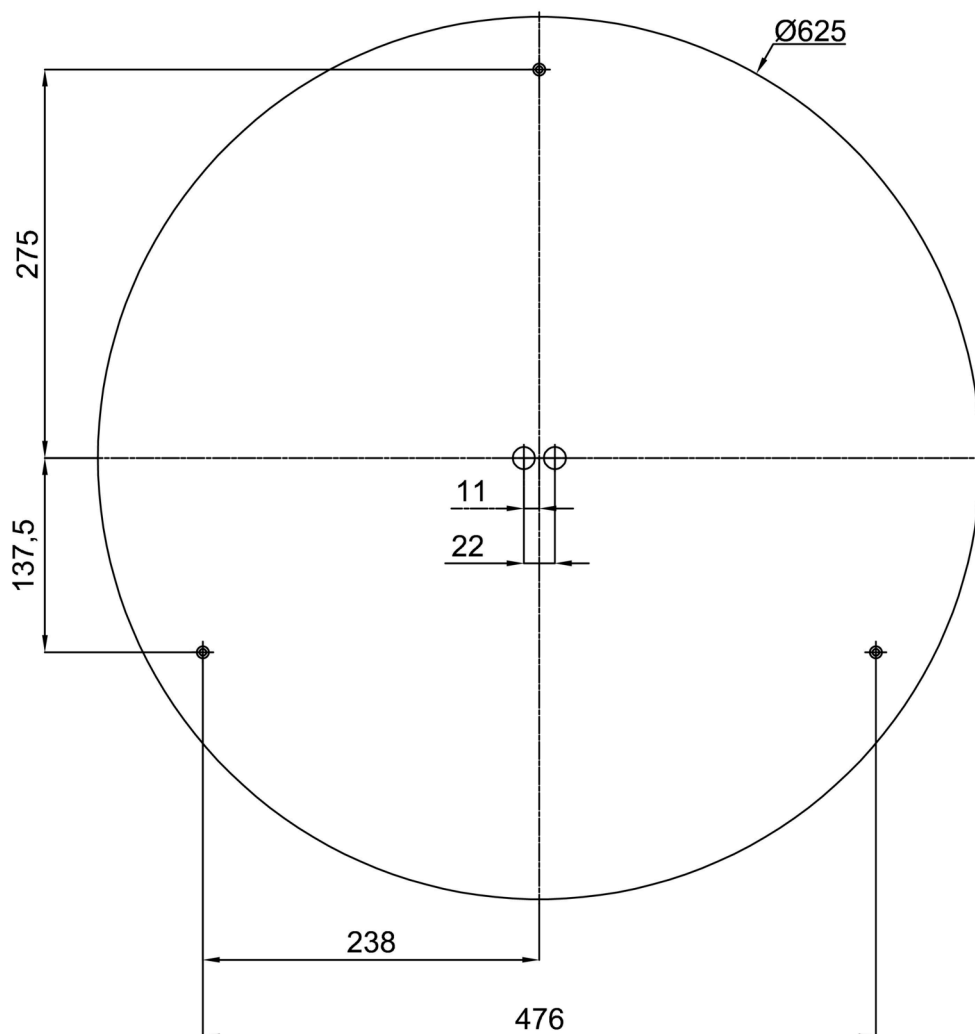

## Technical

Types of luminaires	Emergency combined
Mounting type	surface mounted
Base material	steel
Shade material	opal polymethyl methacrylate
Base color	white Ra9003
Shade color	white
Holding the shade	folding system
Mounting location	ceiling/wall
Width	650 mm
Length	650 mm
Height	80 mm
Diameter	ø 650 mm
mounting holes (diameter)	3xø5mm
Installation wire (diameter)	2xø16mm
Energy Class	D
Impact strength	IK04
Operating temperature	from 0°C to +30°C

## Installation dimensions: