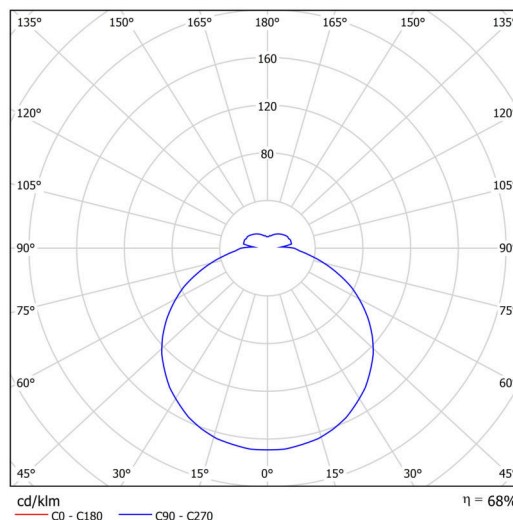

Luminous

Lum. flux of luminaire	10310 lm
Lum. flux of light source	15160 lm
Lum. flux of light source in emergency mode	150 lm
Luminaire efficacy	103 lm/W
Temperature	3000 K
Rated life time LED L80/B10	100000 hours
CRI	Ra80
MacAdam	3
Blue light hazard	Risk group 0