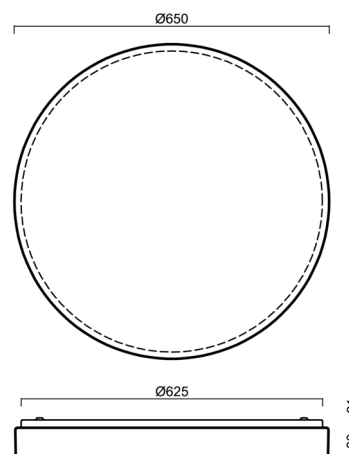

# DELIA 4

Product code: DEL58775

Type: LED-6L51EMP1050KN10/PM25/NK1W 3K##

Short description of the luminaire: White surface-mounted LED light with emergency unit combined and PMMA shade

## Technical

Types of luminaires	Emergency combined
Mounting type	surface mounted
Base material	steel
Shade material	opal polymethyl methacrylate
Base color	white Ra9003
Shade color	white
Holding the shade	folding system
Mounting location	ceiling/wall
Width	650 mm
Length	650 mm
Height	80 mm
Diameter	ø 650 mm
mounting holes (diameter)	3xø5mm
Installation wire (diameter)	2xø16mm
Energy Class	D
Impact strength	IK04
Operating temperature	from 0°C to +30°C

## Installation dimensions:

## Lampshade

Product code	Name	Color	Description	Picture	Drawing
20535	PM25	white		