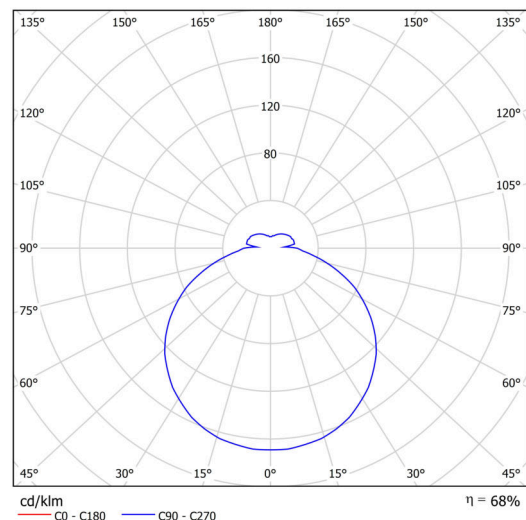

Luminous

Lum. flux of luminaire	7470 lm
Lum. flux of light source	10980 lm
Lum. flux of light source in emergency mode	150 lm
Luminaire efficacy	114 lm/W
Temperature	4000 K
Rated life time LED L80/B10	100000 hours
CRI	Ra80
MacAdam	3
Blue light hazard	Risk group 0