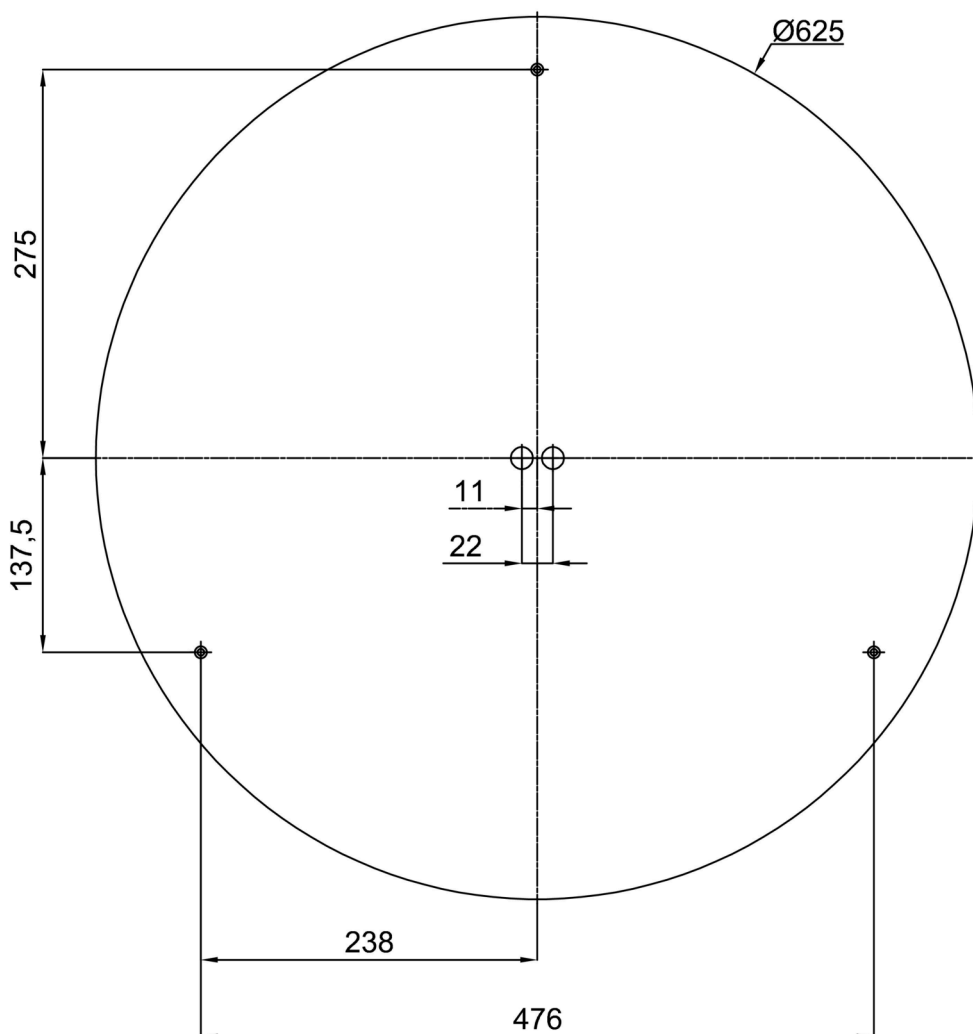

## Technical

|                              |                              |
|------------------------------|------------------------------|
| Types of luminaires          | Emergency combined           |
| Mounting type                | surface mounted              |
| Base material                | steel                        |
| Shade material               | opal polymethyl methacrylate |
| Base color                   | white Ra9003                 |
| Shade color                  | white                        |
| Holding the shade            | folding system               |
| Mounting location            | ceiling/wall                 |
| Width                        | 650 mm                       |
| Length                       | 650 mm                       |
| Height                       | 80 mm                        |
| Diameter                     | ø 650 mm                     |
| mounting holes (diameter)    | 3xø5mm                       |
| Installation wire (diameter) | 2xø16mm                      |
| Energy Class                 | D                            |
| Impact strength              | IK04                         |
| Operating temperature        | from 0°C to +30°C            |

## Installation dimensions: