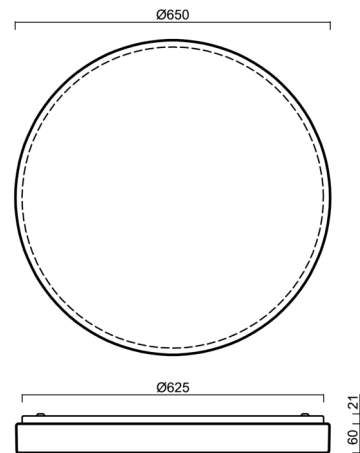

# DELIA 4

Product code: DEL58773

Type: LED-6L51EMP700KN10/PM25/NK1W 4K##

Short description of the luminaire: White surface-mounted LED light with emergency unit combined and PMMA shade

## Technical

|                              |                              |
|------------------------------|------------------------------|
| Types of luminaires          | Emergency combined           |
| Mounting type                | surface mounted              |
| Base material                | steel                        |
| Shade material               | opal polymethyl methacrylate |
| Base color                   | white Ra9003                 |
| Shade color                  | white                        |
| Holding the shade            | folding system               |
| Mounting location            | ceiling/wall                 |
| Width                        | 650 mm                       |
| Length                       | 650 mm                       |
| Height                       | 80 mm                        |
| Diameter                     | ø 650 mm                     |
| mounting holes (diameter)    | 3xø5mm                       |
| Installation wire (diameter) | 2xø16mm                      |
| Energy Class                 | D                            |
| Impact strength              | IK04                         |
| Operating temperature        | from 0°C to +30°C            |

## Installation dimensions: