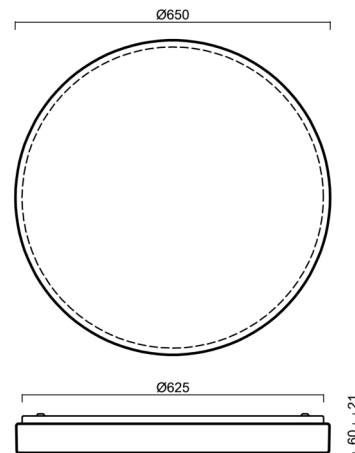

DELIA 4

LED-6L51EMP700KN10/PM25 4K##

WWW.OSMONT.CZ

DELIA 4

Product code: DEL56840

Type: LED-6L51EMP700KN10/PM25 4K##

Short description of the luminaire: White surface-mounted LED light ON/OFF and PMMA shade.

Technical

Types of luminaires	Classic on/off
Mounting type	surface mounted
Base material	steel
Shade material	opal polymethyl methacrylate
Base color	white Ral9003
Shade color	white
Holding the shade	folding system
Mounting location	ceiling/wall
Width	650 mm
Length	650 mm
Height	80 mm
Diameter	ø 650 mm
mounting holes (diameter)	3xø5mm
Installation wire (diameter)	2xø16mm
Energy Class	D
Impact strength	IK04
Operating temperature	from -20°C to +30°C

*The warranty for the batteries is valid for 12 months from the date of purchase.

Installation dimensions:

Additional assortment:

Lampshade

Product code	Name	Color	Description	Picture	Drawing
20535	PM25	white		