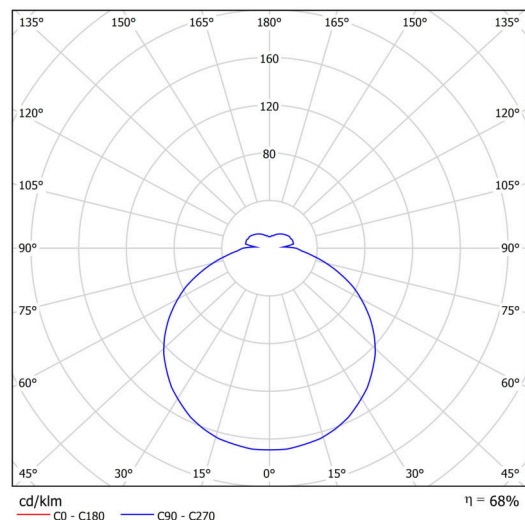

Luminous

Lum. flux of luminaire	7470 lm
Lum. flux of light source	10980 lm
Luminaire efficacy	114 lm/W
Temperature	4000 K
Rated life time LED L80/B10	100000 hours
CRI	Ra80
MacAdam	3
Blue light hazard	Risk group 0