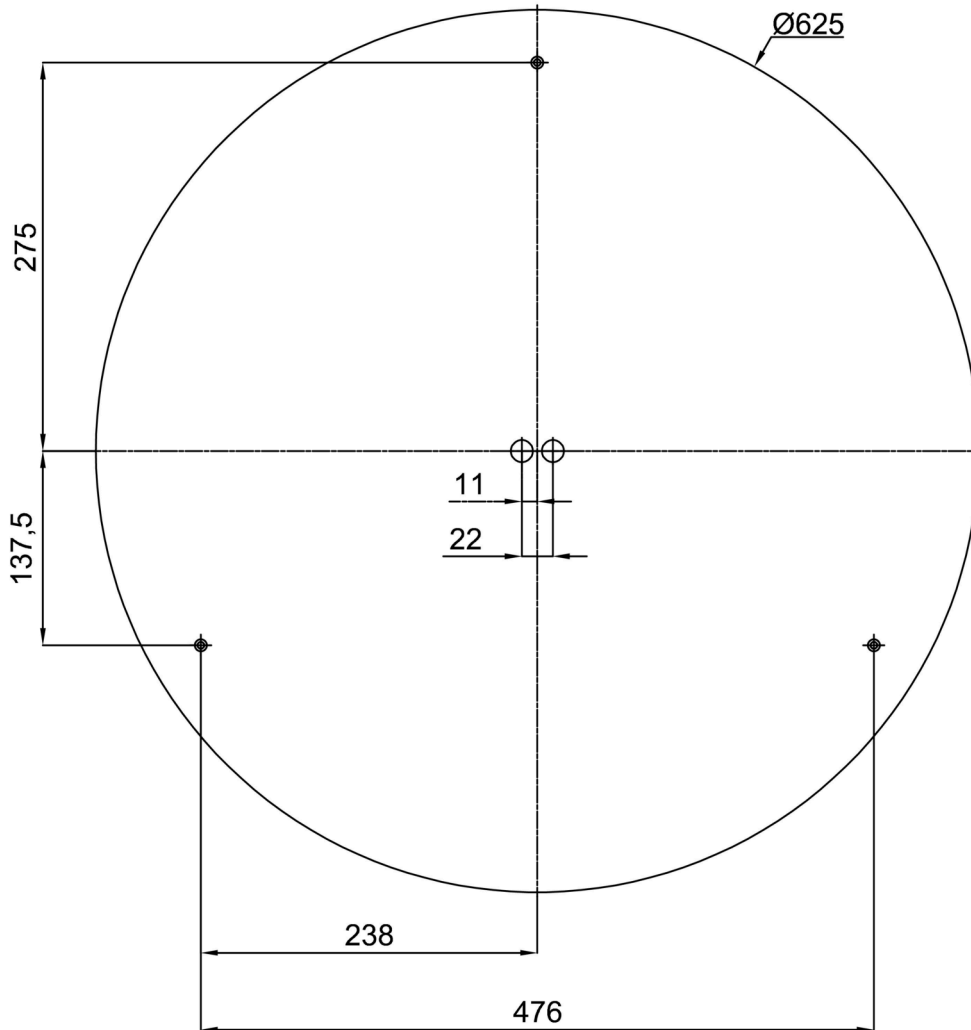

Technical

Types of luminaires	Classic on/off
Mounting type	surface mounted
Base material	steel
Shade material	opal polymethyl methacrylate
Base color	white Ral9003
Shade color	white
Holding the shade	folding system
Mounting location	ceiling/wall
Width	650 mm
Length	650 mm
Height	80 mm
Diameter	ø 650 mm
mounting holes (diameter)	3xø5mm
Installation wire (diameter)	2xø16mm
Energy Class	D
Impact strength	IK04
Operating temperature	from -20°C to +30°C

*The warranty for the batteries is valid for 12 months from the date of purchase.

Installation dimensions:

Additional assortment:

Lampshade

Product code	Name	Color	Description	Picture	Drawing
20535	PM25	white		