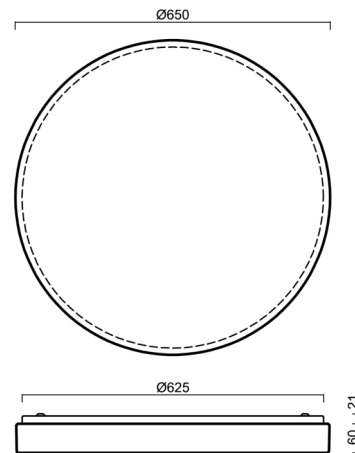

# DELIA 4

Product code: DEL53505

Type: IN-42KN10/PM25\*\*

Short description of the luminaire: White surface-mounted E27 light ON/OFF and PMMA shade.

## Technical

Types of luminaires	Classic on/off
Mounting type	surface mounted
Base material	steel
Shade material	opal polymethyl methacrylate
Base color	white Ral9003
Shade color	white
Holding the shade	folding system
Mounting location	ceiling/wall
Width	650 mm
Length	650 mm
Height	80 mm
Diameter	ø 650 mm
mounting holes (diameter)	3xø5mm
Installation wire (diameter)	2xø16mm
Impact strength	IK04
Operating temperature	from -20°C to +30°C