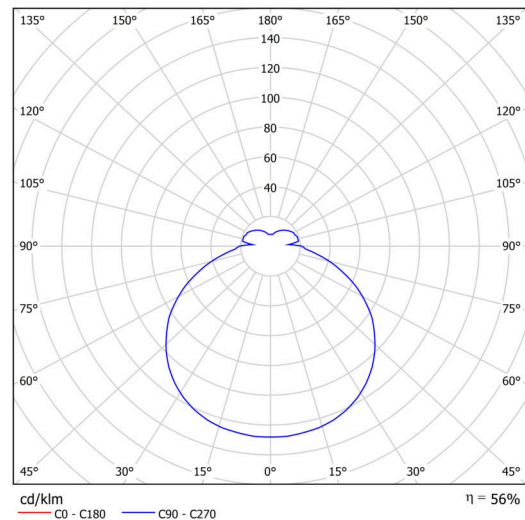

Luminous

Blue light hazard	Risk group 0

Eulum data for calculation programs are available at www.osmont.cz.