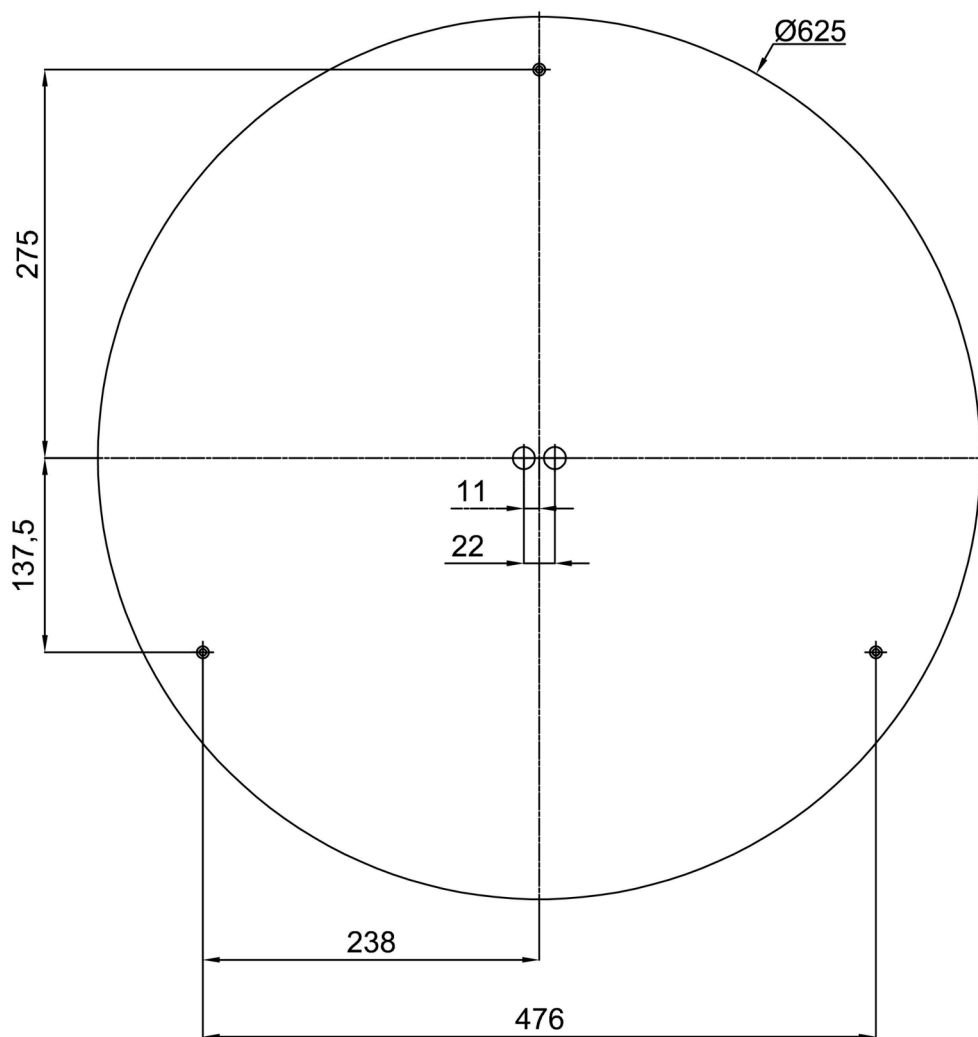

Logistic

EAN	8591728535056
Weight NTTO	5 Kg
Weight BTTO	6 Kg
Number of cartons	1 pcs
Package volume	0.08 m³
Package 1 width	0.68 m
Package 1 length	0.69 m
Package 1 height	0.17 m
Warranty*	60 months

*The warranty for the batteries is valid for 12 months from the date of purchase.

Installation dimensions: