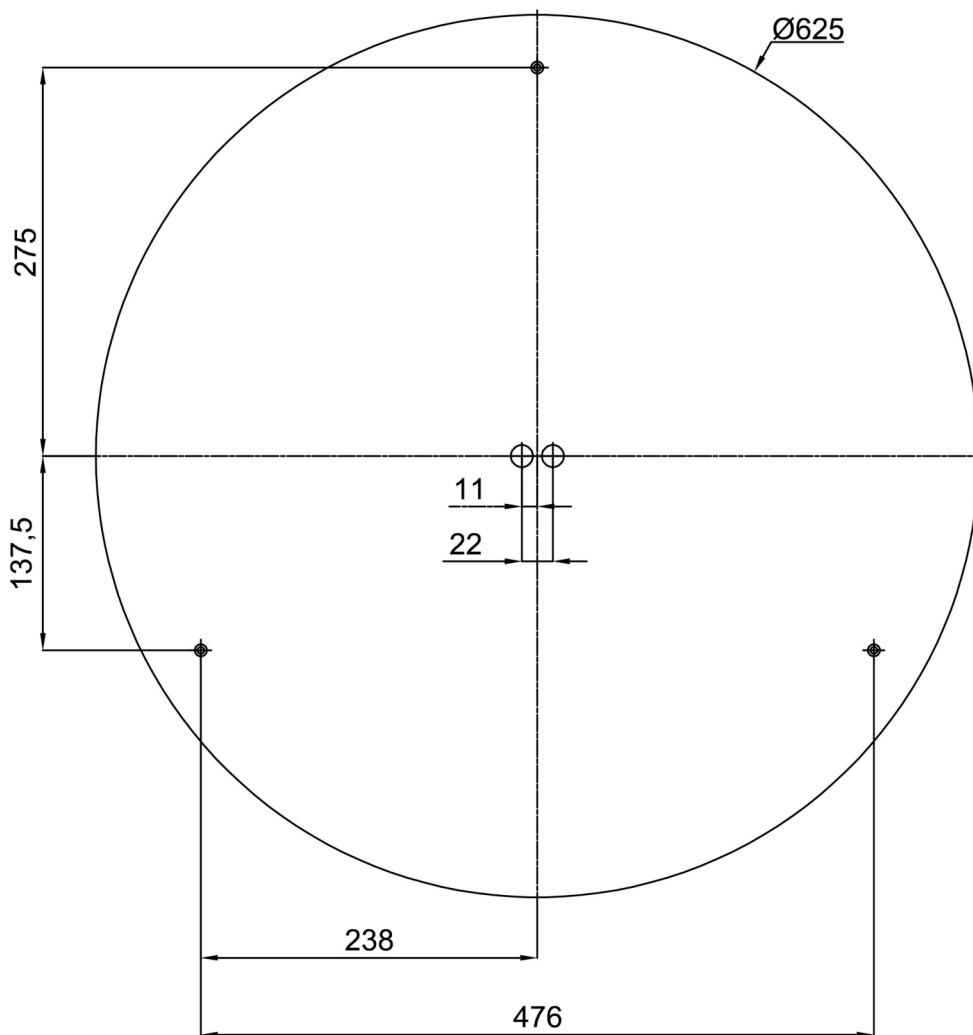

Technical data

Types of luminaires	Classic on/off
Mounting type	surface mounted
Base material	steel
Shade material	opal polycarbonate
Base color	white Ral9003
Shade color	white
Holding the shade	folding system
Mounting location	ceiling/wall
Width	650 mm
Length	650 mm
Height	81 mm
Diameter	ø 650 mm
mounting holes (diameter)	3xø5mm
Cable entrance	2xø16mm
Impact strength	IK10
Operating temperature	from -20°C to +30°C

Electrical data

Power consumption	4x25 W
Ingress Protection	IP54
Socket	E27
terminal block	snap terminal block

Luminous data

Blue light hazard	Risk group 0
-------------------	--------------

Eulum data for calculation programs are available at www.osmont.cz.

TECHNICAL SHEET

Logistical data

EAN	8591728191153
Weight NTTO	5 Kg
Weight BTTO	6 Kg
Number of cartons	1 pcs
Package volume	0.08 m ³
Package 1 width	0.68 m
Package 1 length	0.69 m
Package 1 height	0.17 m
Warranty*	60 months

*The warranty for the batteries is valid for 36 months from the date of purchase.

Installation dimensions:

Additional assortment:

Lampshade

Product code	Name	Color	Picture	Drawing
20654	PC25	white	