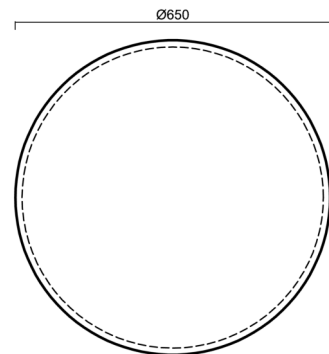

DELIA 4

IN-42KN10/PC25**

WWW.OSMONT.CZ

DELIA 4

Product code: DEL52604

Type: IN-42KN10/PC25**

Short description of the luminaire: White colour | ceiling or wall E27 light ON/OFF | opal polycarbonate shade (PC)

Technical data

Types of luminaires	Classic on/off
Mounting type	surface mounted
Base material	steel
Shade material	opal polycarbonate
Base color	white Ral9003
Shade color	white
Holding the shade	folding system
Mounting location	ceiling/wall
Width	650 mm
Length	650 mm
Height	81 mm
Diameter	ø 650 mm
mounting holes (diameter)	3xø5mm
Cable entrance	2xø16mm
Impact strength	IK10
Operating temperature	from -20°C to +30°C

TECHNICAL SHEET

Logistical data

EAN	8591728191153
Weight NTTO	5 Kg
Weight BTTO	6 Kg
Number of cartons	1 pcs
Package volume	0.08 m ³
Package 1 width	0.68 m
Package 1 length	0.69 m
Package 1 height	0.17 m
Warranty*	60 months

*The warranty for the batteries is valid for 36 months from the date of purchase.

Installation dimensions:

Additional assortment:

Lampshade

Product code	Name	Color	Picture	Drawing
20654	PC25	white	