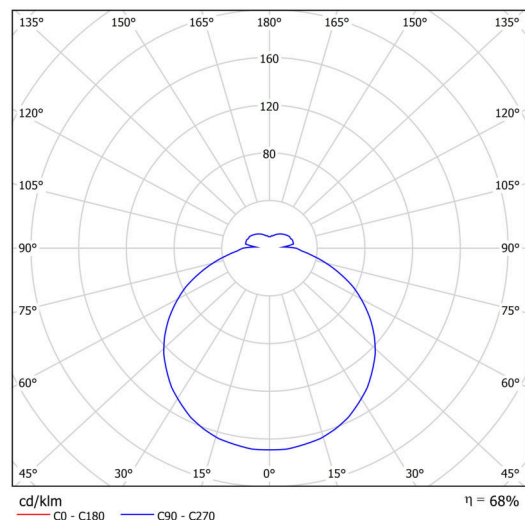

Technical data

Types of luminaires	Classic on/off
Mounting type	surface mounted
Base material	steel
Shade material	opal polycarbonate
Base color	white Ral9003
Shade color	white
Holding the shade	folding system
Mounting location	ceiling/wall
Width	650 mm
Length	650 mm
Height	81 mm
Diameter	ø 650 mm
mounting holes (diameter)	3xø5mm
Cable entrance	2xø16mm
Impact strength	IK10
Operating temperature	from -20°C to +30°C

Electrical data

Power consumption	4x25 W
Ingress Protection	IP54
Socket	E27
terminal block	snap terminal block

Luminous data

Blue light hazard	Risk group 0
-------------------	--------------

Eulum data for calculation programs are available at www.osmont.cz.