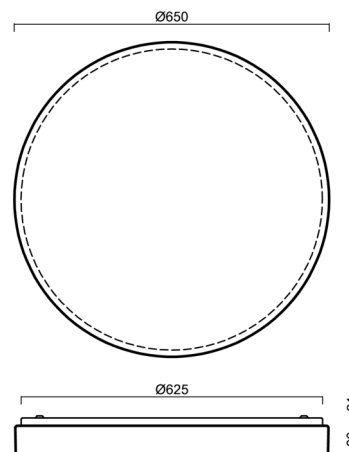

# DELIA 4

Product code: DEL48731

Type: LED-6L51E1050KN10/PM25 DALI 4K##

Short description of the luminaire: White surface-mounted LED light DALI and PMMA shade.

## Technical

Types of luminaires	Dimmable
Mounting type	surface mounted
Base material	steel
Shade material	opal polymethyl methacrylate
Base color	white Ral9003
Shade color	white
Holding the shade	folding system
Mounting location	ceiling/wall
Width	650 mm
Length	650 mm
Height	80 mm
Diameter	ø 650 mm
mounting holes (diameter)	3xø5mm
Installation wire (diameter)	2xø16mm
Energy Class	D
Impact strength	IK04
Operating temperature	from -20°C to +30°C

## Lampshade

Product code	Name	Color	Description	Picture	Drawing
20535	PM25	white		