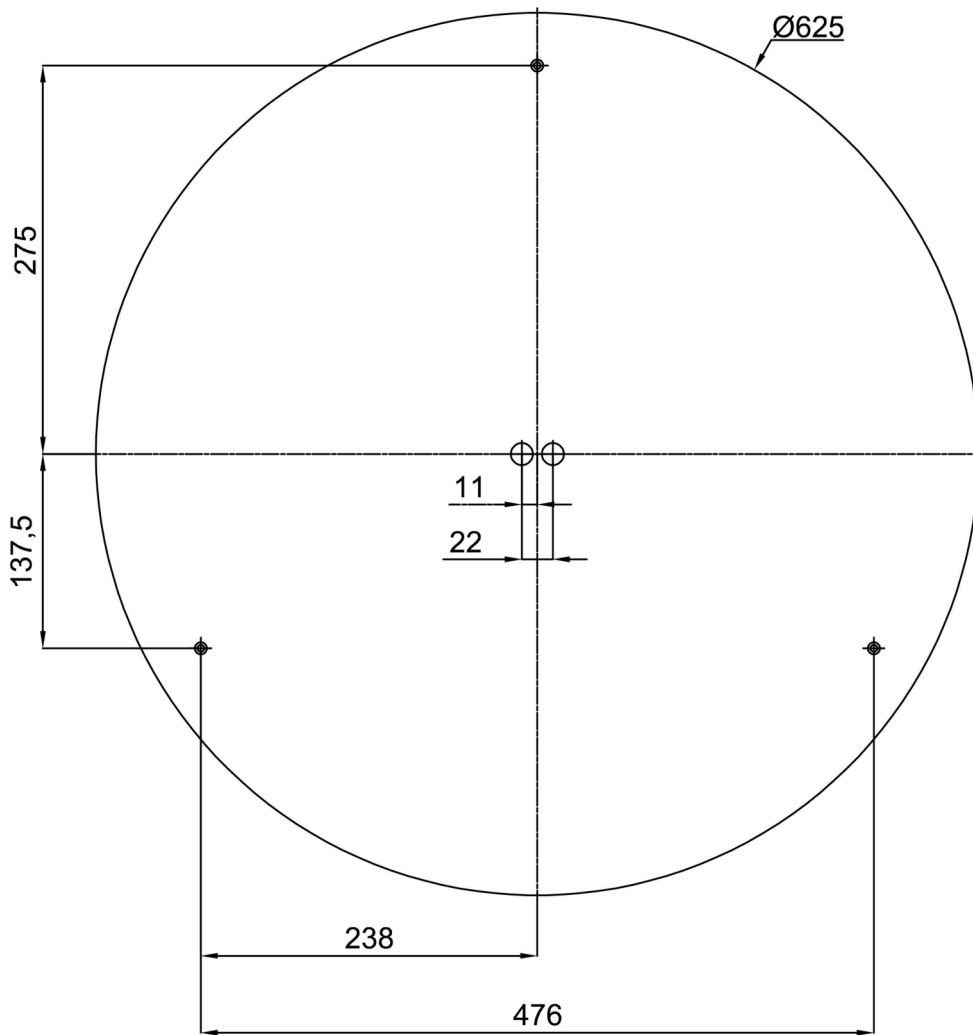

Logistic

EAN	8591728073015
Weight NTTO	5.6 Kg
Weight BTTO	7 Kg
Number of cartons	1 pcs
Package volume	0.08 m³
Package 1 width	0.68 m
Package 1 length	0.69 m
Package 1 height	0.17 m
Warranty*	60 months

*The warranty for the batteries is valid for 12 months from the date of purchase.

Installation dimensions: