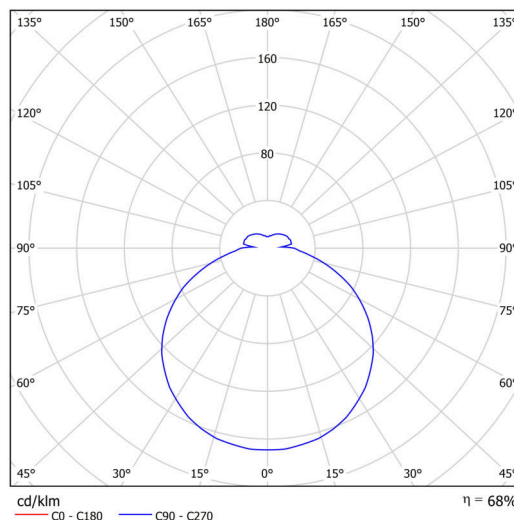

Luminous

Lum. flux of luminaire	10750 lm
Lum. flux of light source	15810 lm
Luminaire efficacy	107 lm/W
Temperature	4000 K
Rated life time LED L80/B10	100000 hours
CRI	Ra80
MacAdam	3
Blue light hazard	Risk group 0

Eulum data for calculation programs are available at www.osmont.cz.