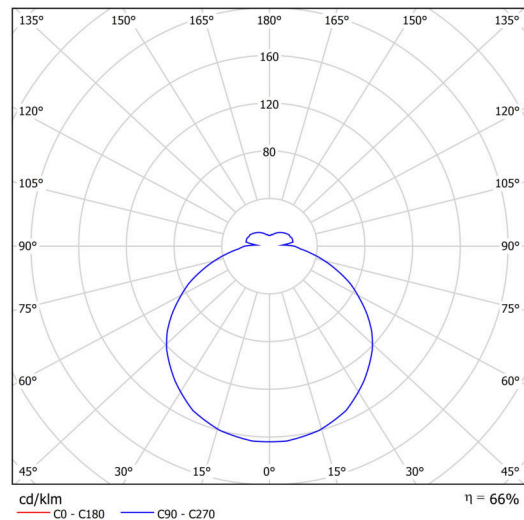

Luminous

Lum. flux of luminaire	5330 lm
Lum. flux of light source	8070 lm
Lum. flux of light source in emergency mode	200 lm
Temperature	4000 K
Rated life time LED L80/B10	100000 hours
CRI	Ra80
MacAdam	3
Blue light hazard	Risk group 0

Eulum data for calculation programs are available at www.osmont.cz.