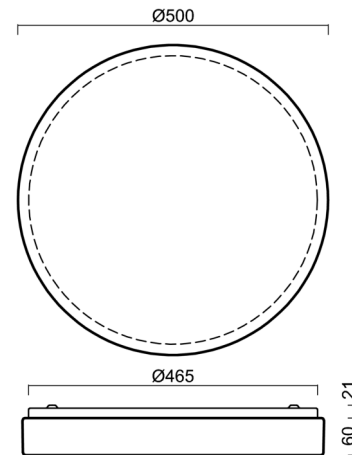

DELIA 3

LED-1L20EMP1050KN94/PM24 NK3HST 4K##

WWW.OSMONT.CZ

DELIA 3

Product code: DEL69954

Type: LED-1L20EMP1050KN94/PM24 NK3HST 4K##

Short description of the luminaire: White colour | ceiling or wall LED light with emergency backup combined (with Self-test) | multipower driver | opal polycarbonate shade (PC)|

Technical

Types of luminaires	Emergency combined SELFTEST
Mounting type	surface mounted
Base material	steel
Shade material	opal polymethyl methacrylate
Base color	white Ral9003
Shade color	white
Holding the shade	folding system
Mounting location	ceiling/wall
Width	500 mm
Length	500 mm
Height	85 mm
mounting holes (diameter)	3xØ5mm
Cable entrance	2xØ16mm
Energy Class	D
Impact strength	IK04
Operating temperature	from -20°C to +30°C