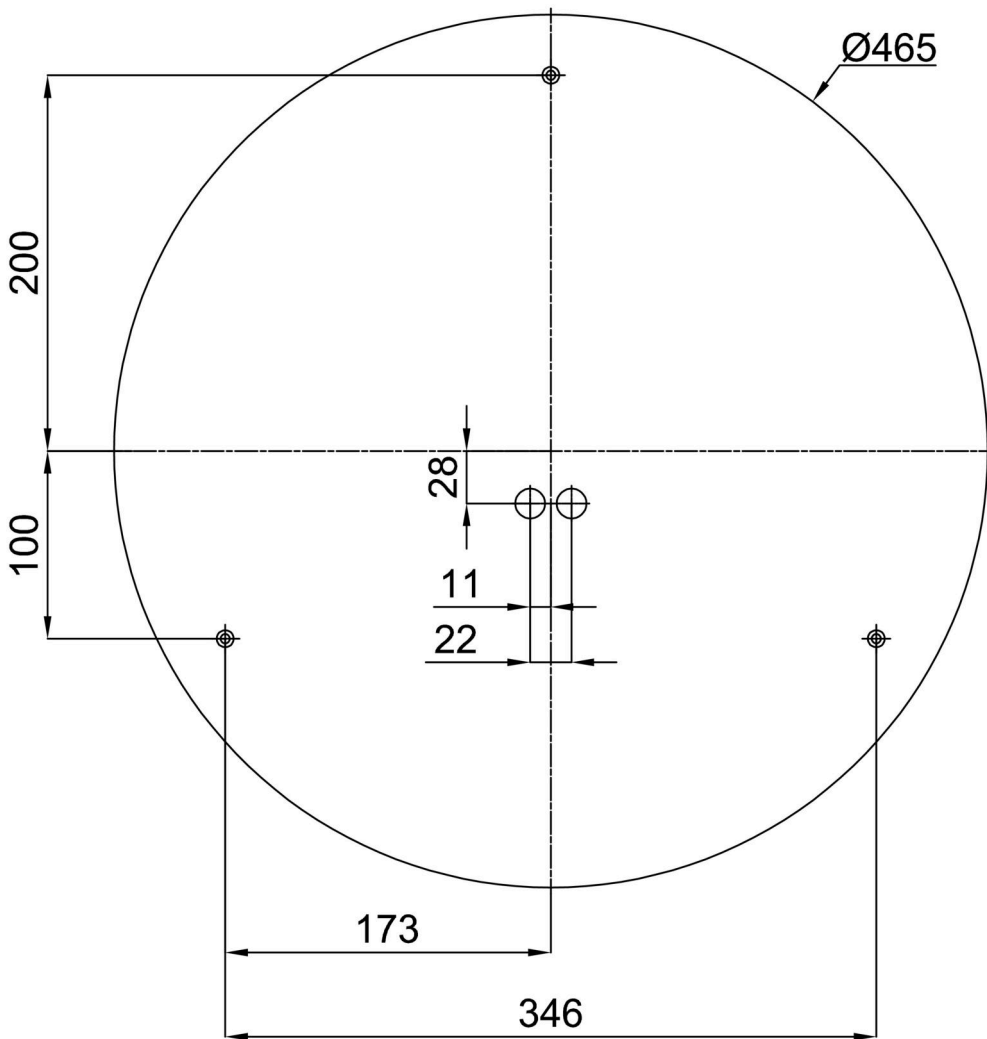

Technical

Types of luminaires	Emergency combined SELFTEST
Mounting type	surface mounted
Base material	steel
Shade material	opal polymethyl methacrylate
Base color	white Ral9003
Shade color	white
Holding the shade	folding system
Mounting location	ceiling/wall
Width	500 mm
Length	500 mm
Height	85 mm
mounting holes (diameter)	3xØ5mm
Cable entrance	2xØ16mm
Energy Class	D
Impact strength	IK04
Operating temperature	from -20°C to +30°C

Eulum data for calculation programs are available at www.osmont.cz.

Logistic

EAN	8591728150471
Weight NTTO	2.6 Kg
Weight BTTO	3 Kg
Number of cartons	1 pcs
Package volume	0.023 m ³
Package 1 width	0.51 m
Package 1 length	0.51 m
Package 1 height	0.09 m
Warranty*	60 months

*The warranty for the batteries is valid for 12 months from the date of purchase.

Installation dimensions:

Additional assortment:

Base for surface mounting

Product code	Name	Color	Description	Picture	Drawing
33503	KN9,K9,B17 /BP	white Ra19003	příslušenství		