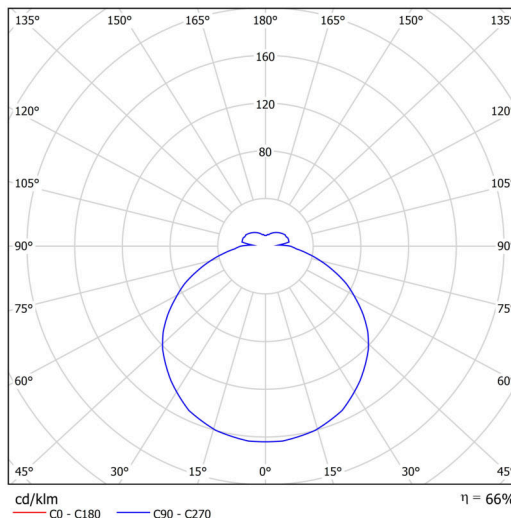

Luminous

Lum. flux of luminaire	3520 lm
Lum. flux of light source	5330 lm
Lum. flux of light source in emergency mode	200 lm
Temperature	3000 K
Rated life time LED L80/B10	100000 hours
CRI	Ra80
MacAdam	3
Blue light hazard	Risk group 0

Eulum data for calculation programs are available at www.osmont.cz.