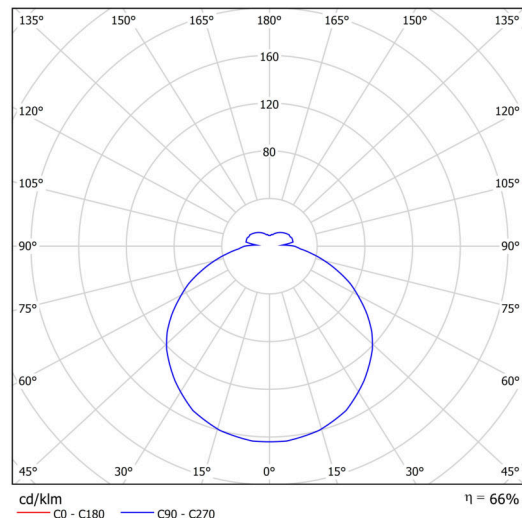

Luminous

Lum. flux of luminaire	3670 lm
Lum. flux of light source	5560 lm
Luminaire efficacy	114 lm/W
Temperature	4000 K
Rated life time LED L80/B10	100000 hours
CRI	Ra80
MacAdam	3
Blue light hazard	Risk group 0