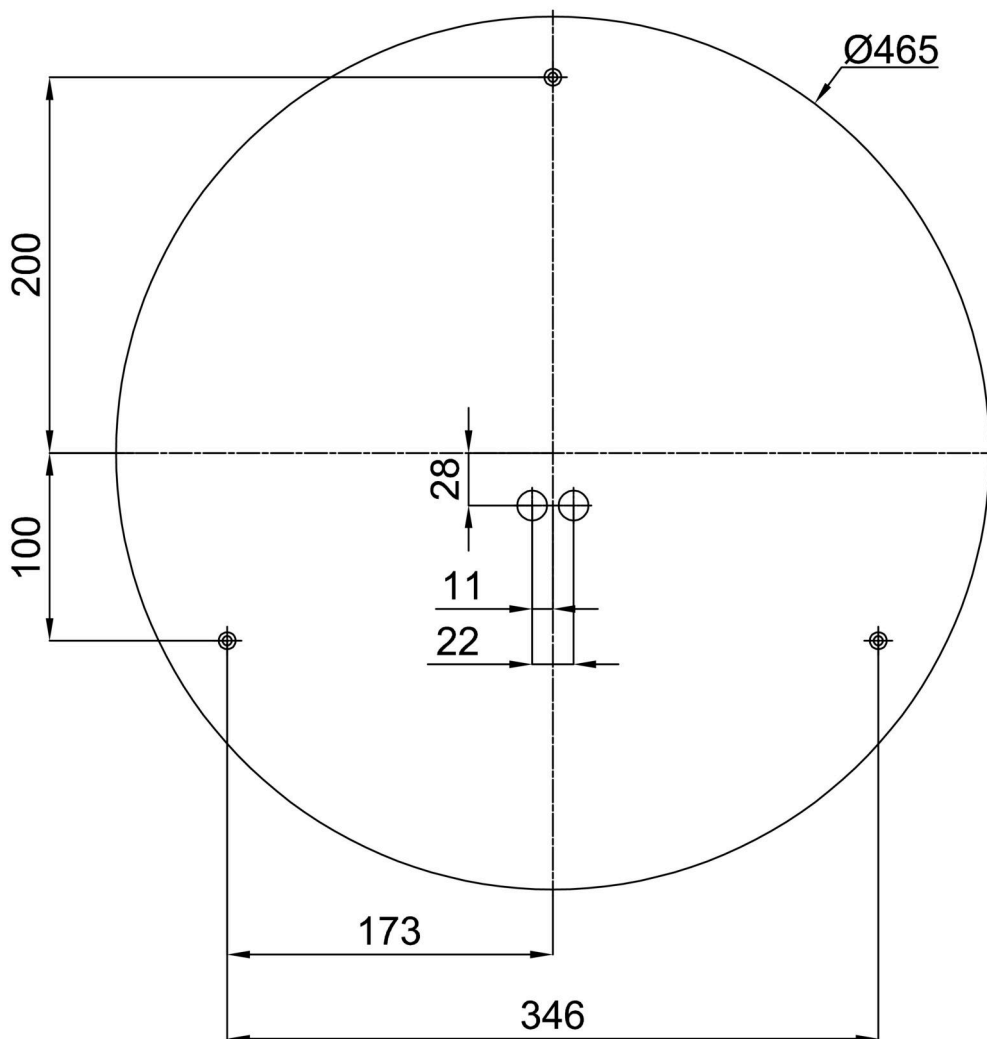

TECHNICAL SHEET

Multipower

Possibility of output adjustment by the user (DIP switch on the current source).

I [mA]	700	600	500	400	
[%]	100	86	71	57	

Logistic

EAN	8591728075811
Weight NTTO	2.6 Kg
Weight BTTO	3 Kg
Number of cartons	1 pcs
Package volume	0.023 m³
Package 1 width	0.51 m
Package 1 length	0.51 m
Package 1 height	0.09 m
Warranty*	60 months

*The warranty for the batteries is valid for 12 months from the date of purchase.

Installation dimensions: