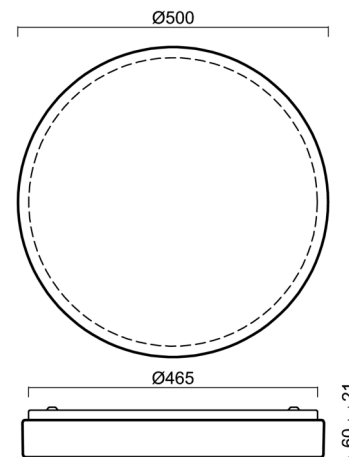

# DELIA 3

Product code: DEL67723

Type: LED-1L20EMP700KN94/PM24 HF 4K##

Short description of the luminaire: White surface-mounted LED light with sensor and PMMA shade.

## Technical

Types of luminaires	Sensor
Mounting type	surface mounted
Base material	steel
Shade material	opal polymethyl methacrylate
Base color	white Ra9003
Shade color	white
Holding the shade	folding system
Mounting location	ceiling/wall
Width	500 mm
Length	500 mm
Height	85 mm
Diameter	ø 500 mm
mounting holes (diameter)	3xø5mm
Installation wire (diameter)	2xø16mm
Energy Class	D
Impact strength	IK04
Operating temperature	from -20°C to +30°C