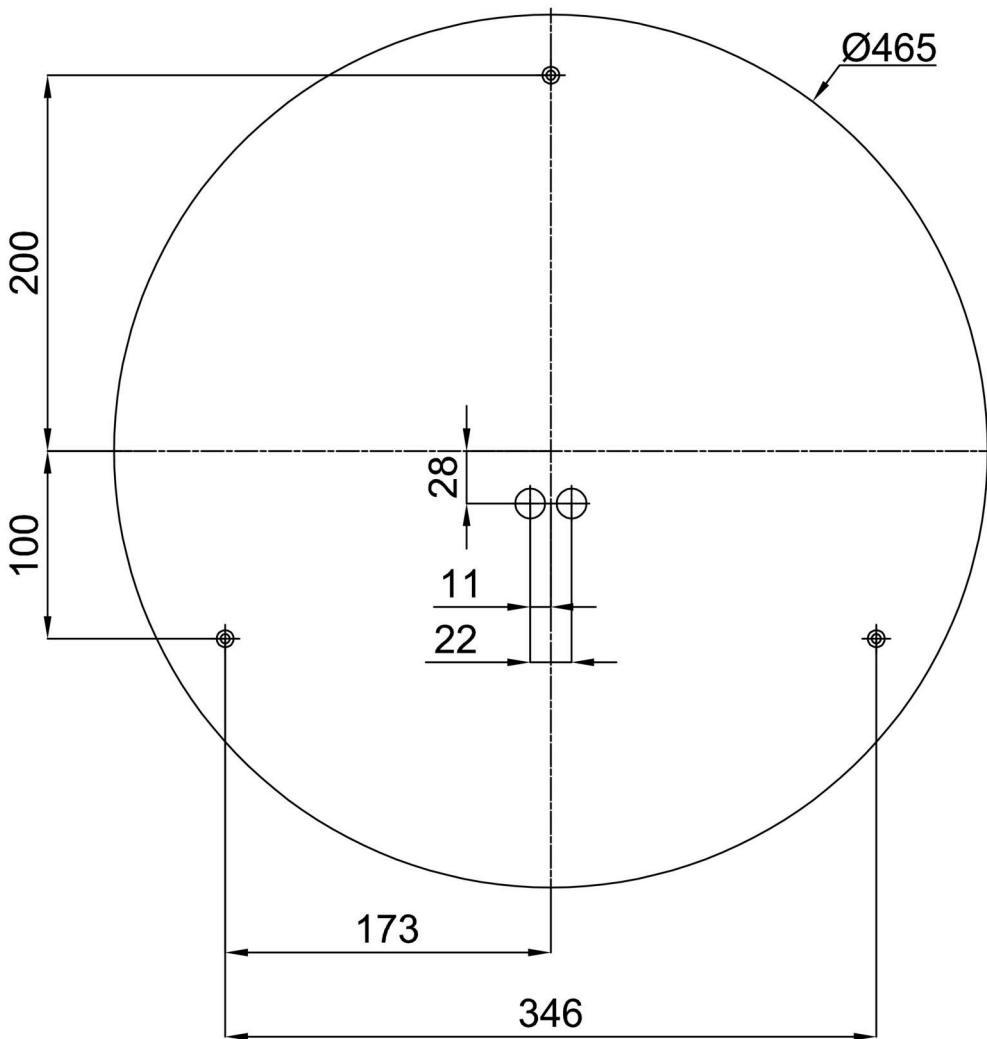

TECHNICAL SHEET

Multipower

Possibility of output adjustment by the user (DIP switch on the current source).

I [mA]	700	600	500	400	
[%]	100	86	71	57	

Logistic

EAN	8591728075705
Weight NTTO	2.6 Kg
Weight BTTO	3 Kg
Number of cartons	1 pcs
Package volume	0.023 m³
Package 1 width	0.51 m
Package 1 length	0.51 m
Package 1 height	0.09 m
Warranty*	60 months

*The warranty for the batteries is valid for 12 months from the date of purchase.

Installation dimensions: