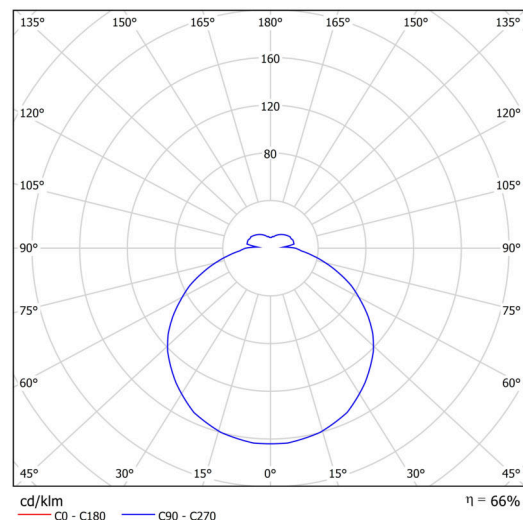

Luminous

Lum. flux of luminaire	3670 lm
Lum. flux of light source	5560 lm
Luminaire efficacy	114 lm/W
Temperature	4000 K
Rated life time LED L80/B10	100000 hours
CRI	Ra80
MacAdam	3
Blue light hazard	Risk group 0