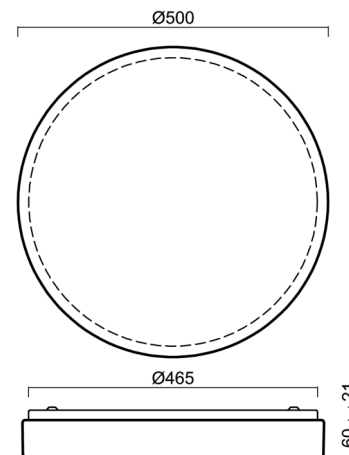

# DELIA 3

Product code: DEL67712

Type: LED-1L20EMP700KN94/PC24 4K##

Short description of the luminaire: White surface-mounted LED light ON/OFF and polycarbonate shade.

## Technical

Types of luminaires	Classic on/off
Mounting type	surface mounted
Base material	steel
Shade material	opal polycarbonate
Base color	white Ra9003
Shade color	white
Holding the shade	folding system
Mounting location	ceiling/wall
Width	500 mm
Length	500 mm
Height	85 mm
Diameter	ø 500 mm
mounting holes (diameter)	3xø5mm
Installation wire (diameter)	2xø16mm
Energy Class	D
Impact strength	IK10
Operating temperature	from -20°C to +30°C