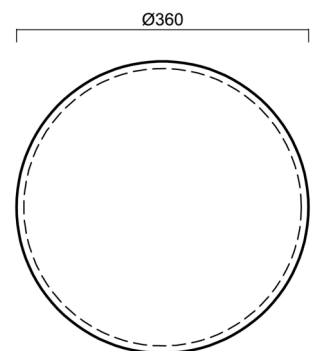

## Technical

Types of luminaires	Emergency combined
Mounting type	surface mounted
Base material	steel
Shade material	opal polycarbonate
Base color	white Ral9003
Shade color	white
Holding the shade	folding system
Mounting location	ceiling/wall
Width	360 mm
Length	360 mm
Height	71 mm
Diameter	ø 360 mm
mounting holes (diameter)	3xø5mm
Installation wire (diameter)	2xø16mm
Energy Class	D
Impact strength	IK10
Operating temperature	from 0°C to +30°C