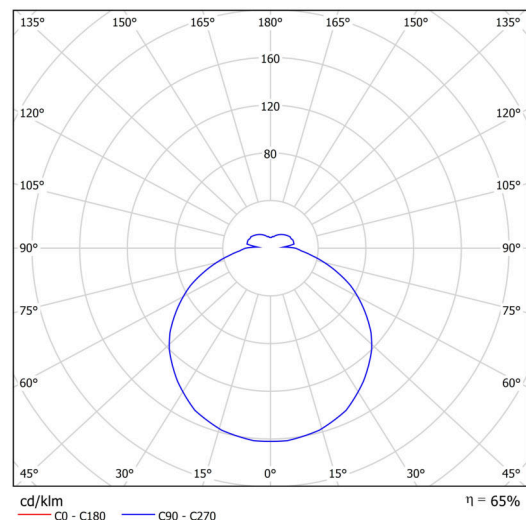

Luminous

Lum. flux of luminaire	2550 lm
Lum. flux of light source	3930 lm
Lum. flux of light source in emergency mode	150 lm
Luminaire efficacy	102 lm/W
Temperature	4000 K
Rated life time LED L80/B10	100000 hours
CRI	Ra80
MacAdam	3
Blue light hazard	Risk group 0