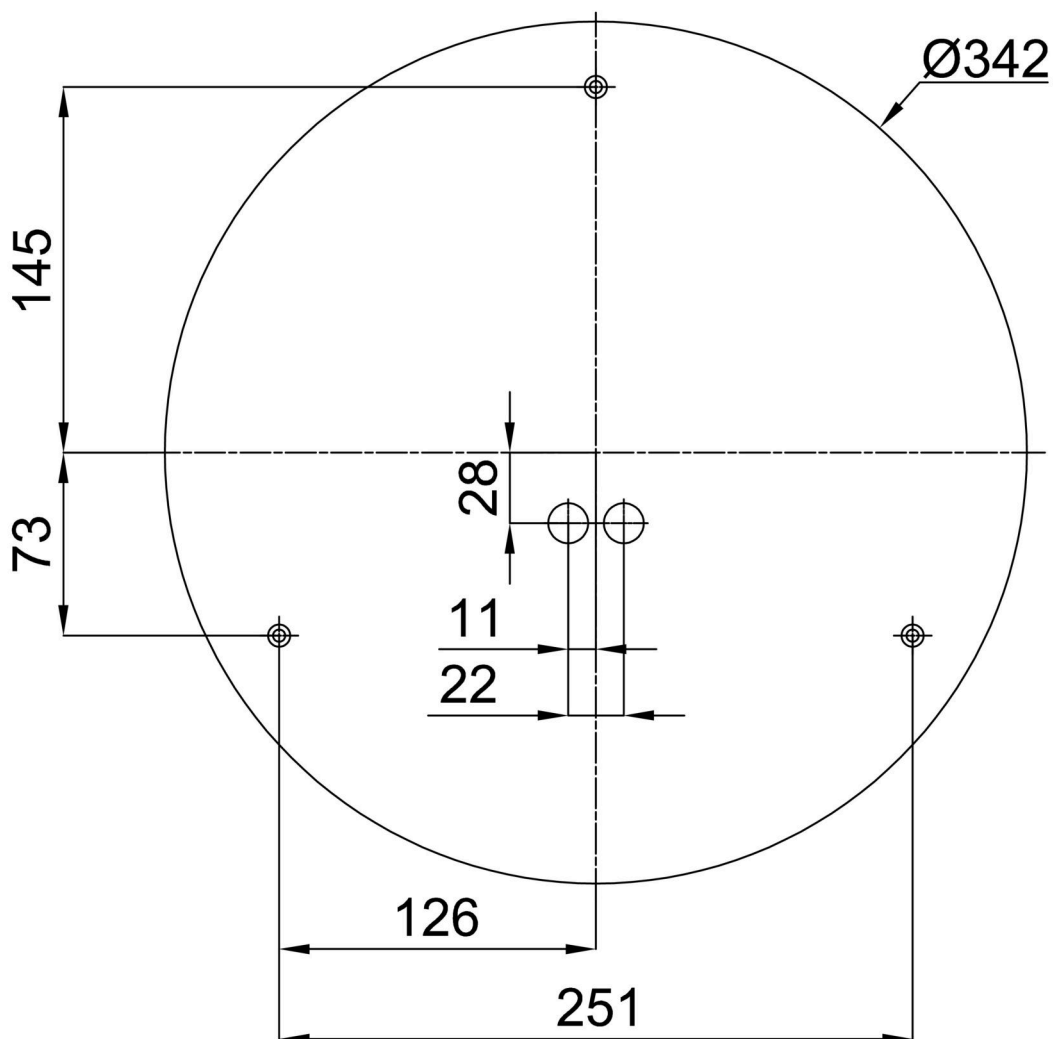

## Technical

Types of luminaires	Emergency combined
Mounting type	surface mounted
Base material	steel
Shade material	opal polycarbonate
Base color	white Ral9003
Shade color	white
Holding the shade	folding system
Mounting location	ceiling/wall
Width	360 mm
Length	360 mm
Height	71 mm
Diameter	ø 360 mm
mounting holes (diameter)	3xø5mm
Installation wire (diameter)	2xø16mm
Energy Class	D
Impact strength	IK10
Operating temperature	from 0°C to +30°C

## Installation dimensions: