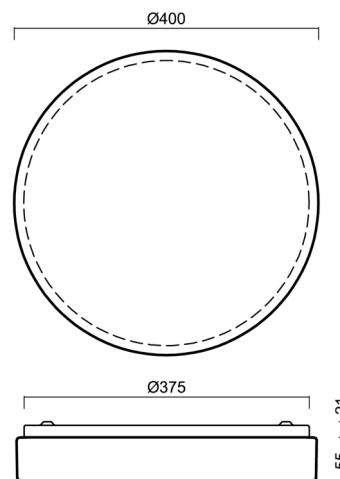

## Technical

Types of luminaires	Emergency combined SELFTEST + sensor
Mounting type	surface mounted
Base material	steel
Shade material	opal polymethyl methacrylate
Base color	white Ral9003
Shade color	white
Holding the shade	folding system
Mounting location	ceiling/wall
Width	400 mm
Length	400 mm
Height	80 mm
mounting holes (diameter)	3xØ5mm
Cable entrance	2xØ16mm
Energy Class	D
Impact strength	IK04
Operating temperature	from -20°C to +30°C