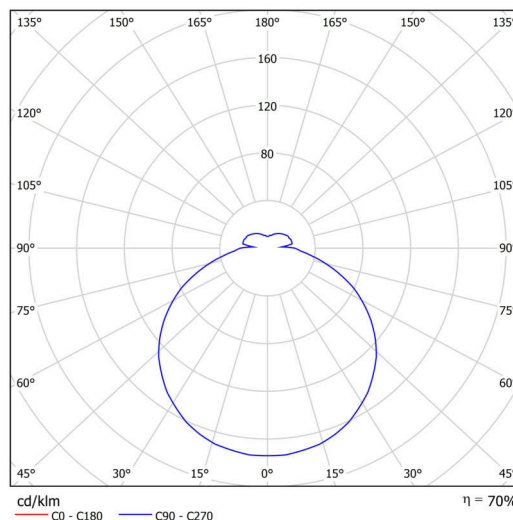

Luminous

Lum. flux of luminaire	2630 lm
Lum. flux of light source	3750 lm
Lum. flux of light source in emergency mode	200 lm
Temperature	3000 K
Rated life time LED L80/B10	100000 hours
CRI	Ra80
MacAdam	3
Blue light hazard	Risk group 0

Eulum data for calculation programs are available at www.osmont.cz.