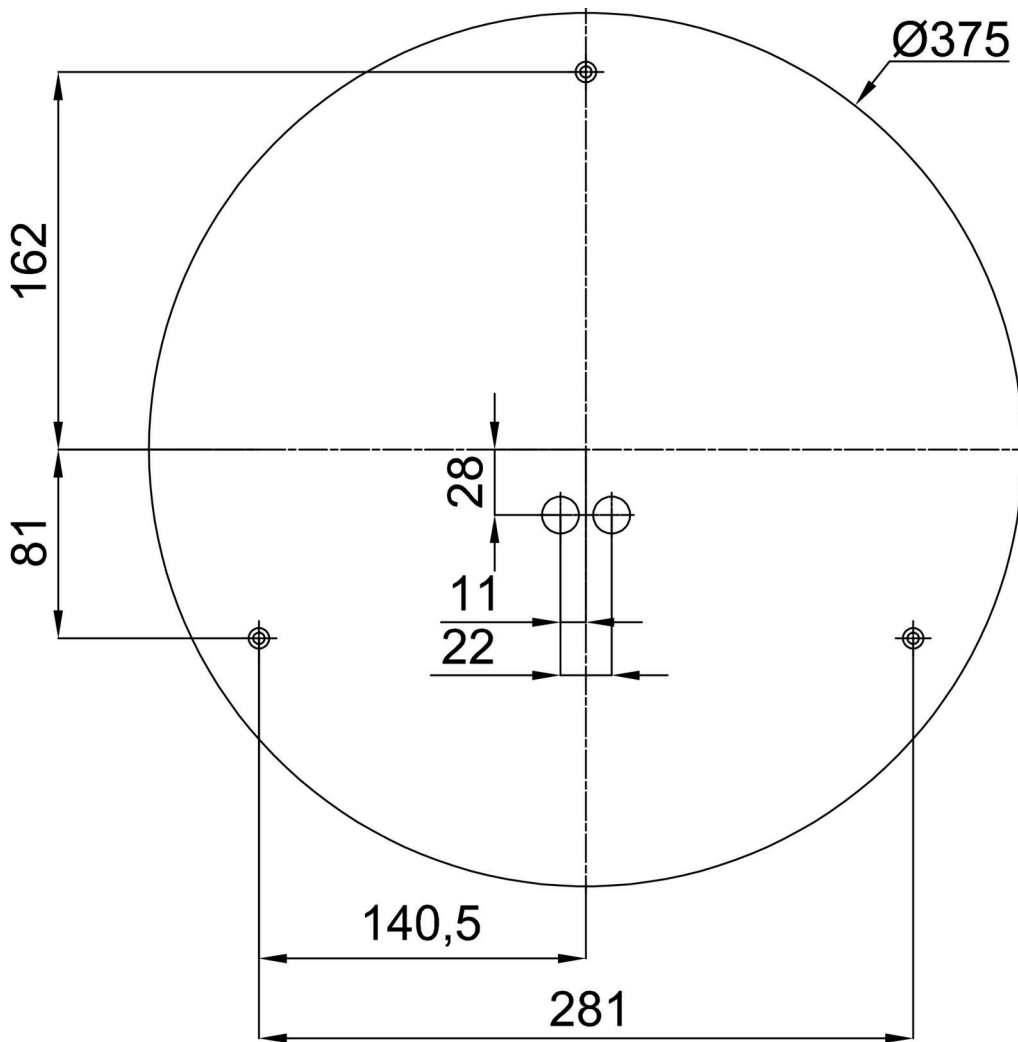

Logistic

EAN	8591728149703
Weight NTTO	1.8 Kg
Weight BTTO	2.2 Kg
Number of cartons	1 pcs
Package volume	0.015 m³
Package 1 width	0.41 m
Package 1 length	0.41 m
Package 1 height	0.09 m
Warranty*	60 months

*The warranty for the batteries is valid for 12 months from the date of purchase.

Installation dimensions: