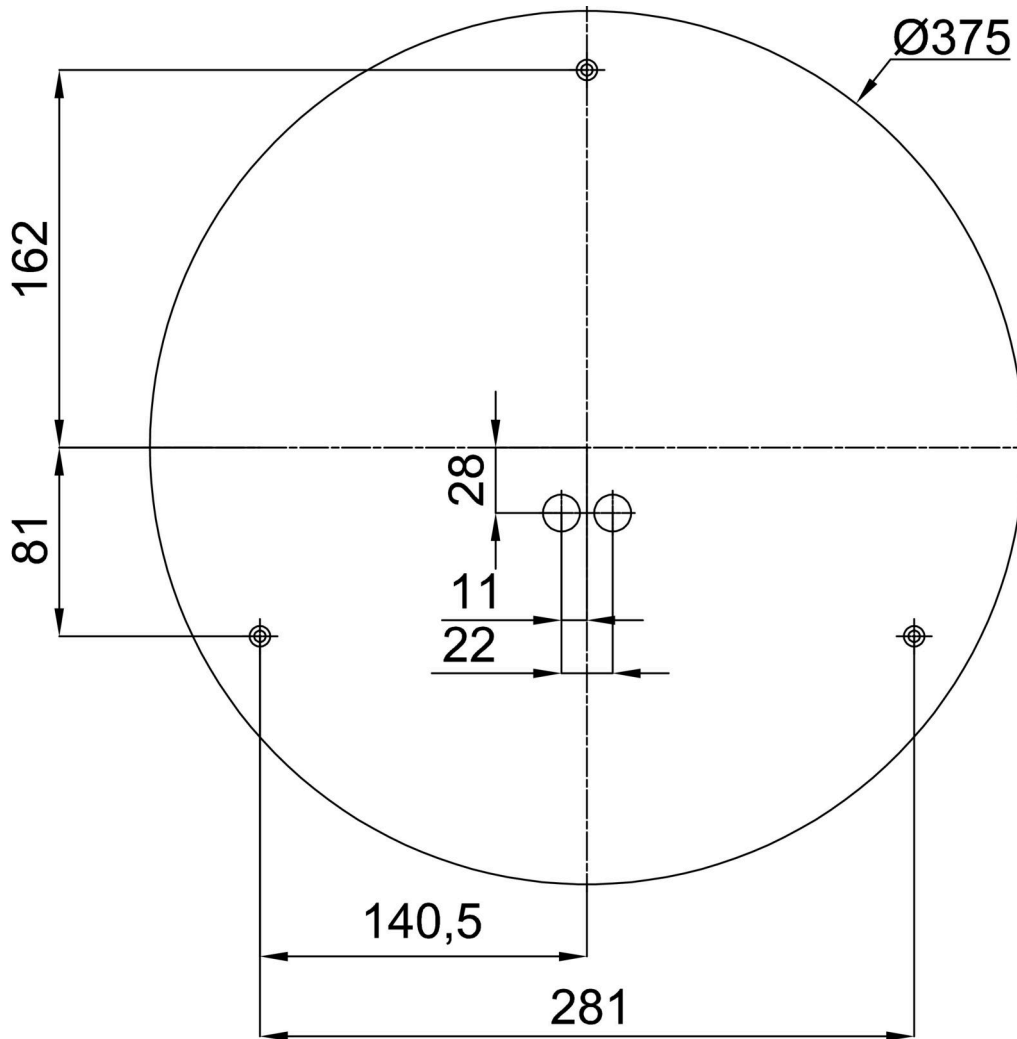

Technical

Types of luminaires	Emergency combined + sensor
Mounting type	surface mounted
Base material	steel
Shade material	opal polymethyl methacrylate
Base color	white Ral9003
Shade color	white
Holding the shade	folding system
Mounting location	ceiling/wall
Width	400 mm
Length	400 mm
Height	80 mm
Diameter	ø 400 mm
mounting holes (diameter)	3xø5mm
Installation wire (diameter)	2xø16mm
Energy Class	D
Impact strength	IK04
Operating temperature	from -20°C to +30°C

TECHNICAL SHEET

Blue light hazard	Risk group 0
-------------------	--------------

Eulum data for calculation programs are available at www.osmont.cz.

Logistic

EAN	8591728074180
Weight NTTO	1.8 Kg
Weight BTTO	2.2 Kg
Number of cartons	1 pcs
Package volume	0.015 m ³
Package 1 width	0.41 m
Package 1 length	0.41 m
Package 1 height	0.09 m
Warranty*	60 months

*The warranty for the batteries is valid for 12 months from the date of purchase.

Installation dimensions:

Additional assortment:

Base for surface mounting

Product code	Name	Color	Description	Picture	Drawing
33502	KN8,K8/BP	white Ra19003			