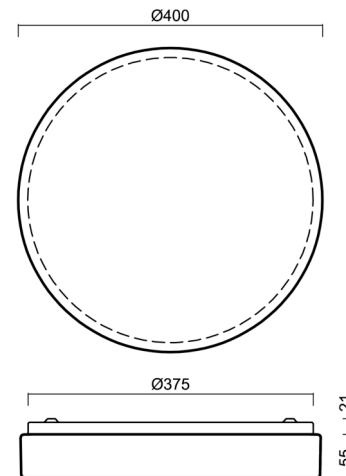

DELIA 2

LED-1L16E500KN83/PM23/NK1W HF 4K#

WWW.OSMONT.CZ

DELIA 2

Product code: DEL56814

Type: LED-1L16E500KN83/PM23/NK1W HF 4K#

Short description of the luminaire: White surface-mounted LED light with emergency unit combined with sensor and PMMA shade.

Technical

Types of luminaires	Emergency combined + sensor
Mounting type	surface mounted
Base material	steel
Shade material	opal polymethyl methacrylate
Base color	white Ral9003
Shade color	white
Holding the shade	folding system
Mounting location	ceiling/wall
Width	400 mm
Length	400 mm
Height	80 mm
Diameter	ø 400 mm
mounting holes (diameter)	3xø5mm
Installation wire (diameter)	2xø16mm
Energy Class	D
Impact strength	IK04
Operating temperature	from -20°C to +30°C