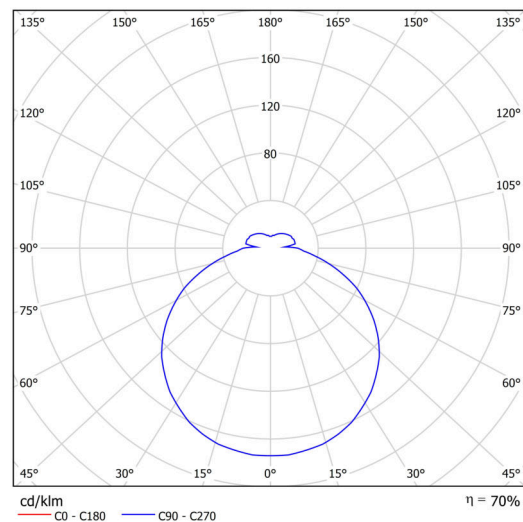

Luminous

Lum. flux of luminaire	2740 lm
Lum. flux of light source	3910 lm
Lum. flux of light source in emergency mode	150 lm
Luminaire efficacy	114 lm/W
Temperature	4000 K
Rated life time LED L80/B10	100000 hours
CRI	Ra80
MacAdam	3