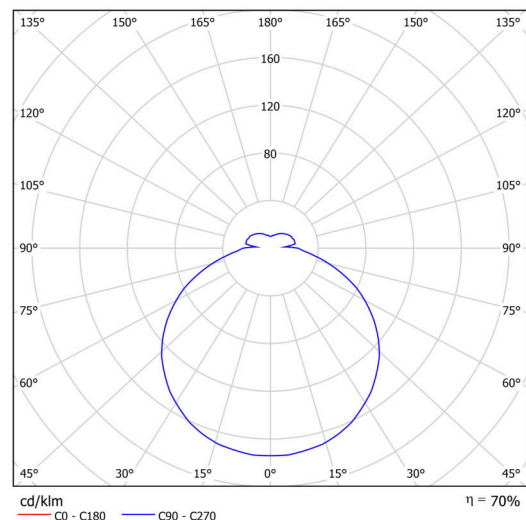

Luminous

Lum. flux of luminaire	2630 lm
Lum. flux of light source	3750 lm
Lum. flux of light source in emergency mode	150 lm
Luminaire efficacy	109 lm/W
Temperature	3000 K
Rated life time LED L80/B10	100000 hours
CRI	Ra80
MacAdam	3