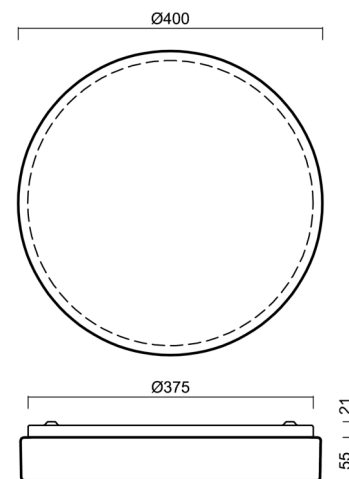

DELIA 2

LED-1L16E500KN83/PM23/NK1W HF 3K#

WWW.OSMONT.CZ

DELIA 2

Product code: DEL56314

Type: LED-1L16E500KN83/PM23/NK1W HF 3K#

Short description of the luminaire: White surface-mounted LED light with emergency unit combined with sensor and PMMA shade.

Technical

Types of luminaires	Emergency combined + sensor
Mounting type	surface mounted
Base material	steel
Shade material	opal polymethyl methacrylate
Base color	white Ral9003
Shade color	white
Holding the shade	folding system
Mounting location	ceiling/wall
Width	400 mm
Length	400 mm
Height	80 mm
Diameter	ø 400 mm
mounting holes (diameter)	3xø5mm
Installation wire (diameter)	2xø16mm
Energy Class	D
Impact strength	IK04
Operating temperature	from -20°C to +30°C