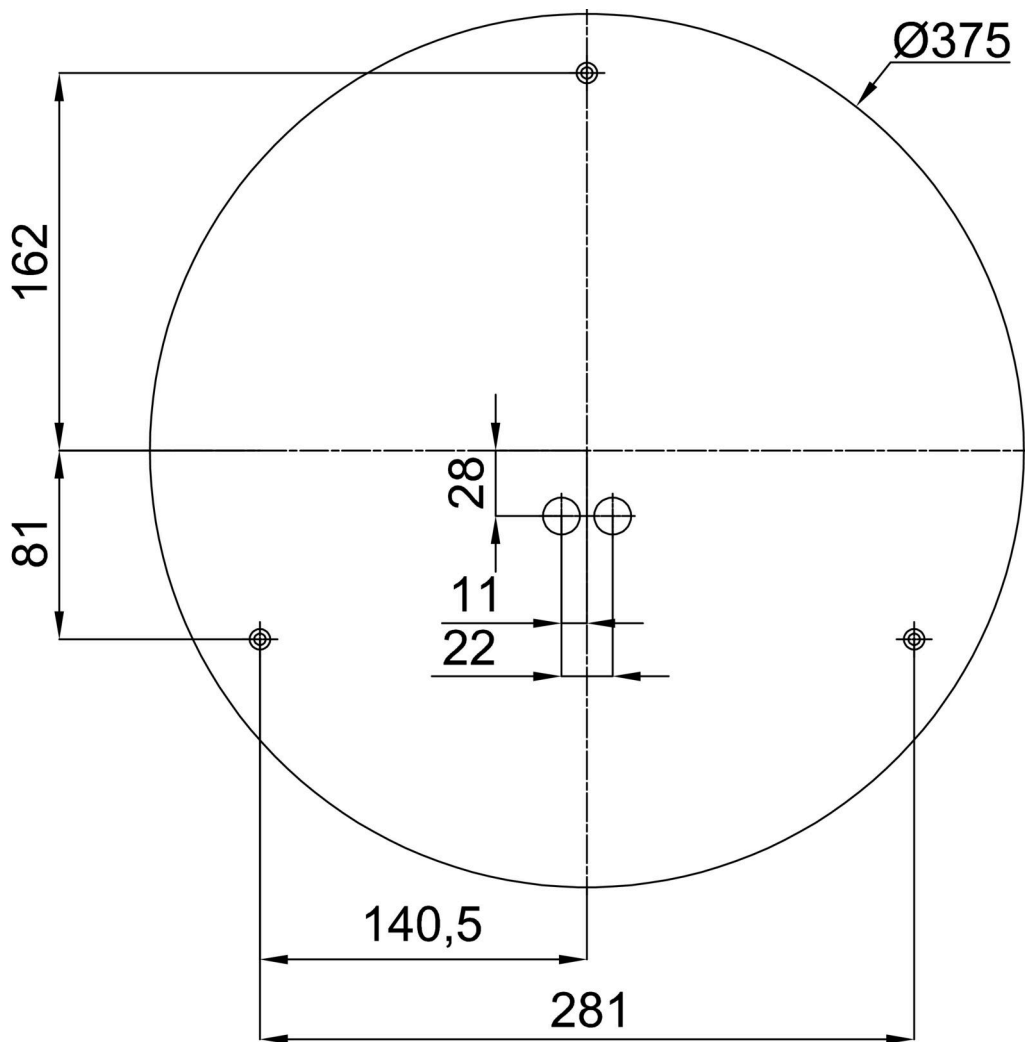

Technical

Types of luminaires	Emergency combined + sensor
Mounting type	surface mounted
Base material	steel
Shade material	opal polymethyl methacrylate
Base color	white Ral9003
Shade color	white
Holding the shade	folding system
Mounting location	ceiling/wall
Width	400 mm
Length	400 mm
Height	80 mm
Diameter	ø 400 mm
mounting holes (diameter)	3xø5mm
Installation wire (diameter)	2xø16mm
Energy Class	D
Impact strength	IK04
Operating temperature	from -20°C to +30°C

TECHNICAL SHEET

Blue light hazard	Risk group 0
-------------------	--------------

Eulum data for calculation programs are available at www.osmont.cz.

Logistic

EAN	8591728073770
Weight NTTO	1.8 Kg
Weight BTTO	2.2 Kg
Number of cartons	1 pcs
Package volume	0.015 m ³
Package 1 width	0.41 m
Package 1 length	0.41 m
Package 1 height	0.09 m
Warranty*	60 months

*The warranty for the batteries is valid for 12 months from the date of purchase.

Installation dimensions:

Additional assortment:

Base for surface mounting

Product code	Name	Color	Description	Picture	Drawing
33502	KN8,K8/BP	white Ra19003			