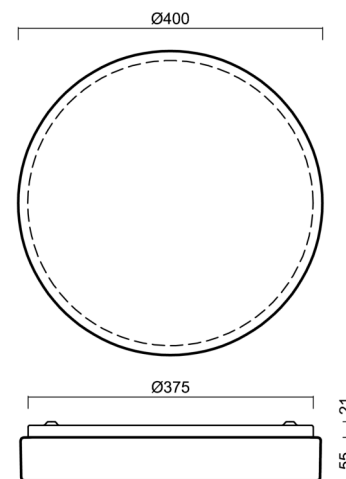

# DELIA 2

Product code: DEL56313

Type: LED-1L16E500KN83/PM23/NK1W 3K#

Short description of the luminaire: White surface-mounted LED light with emergency unit combined and PMMA shade.

## Technical

Types of luminaires	Emergency combined
Mounting type	surface mounted
Base material	steel
Shade material	opal polymethyl methacrylate
Base color	white Ra9003
Shade color	white
Holding the shade	folding system
Mounting location	ceiling/wall
Width	400 mm
Length	400 mm
Height	80 mm
Diameter	ø 400 mm
mounting holes (diameter)	3xø5mm
Installation wire (diameter)	2xø16mm
Energy Class	D
Impact strength	IK04
Operating temperature	from 0°C to +30°C