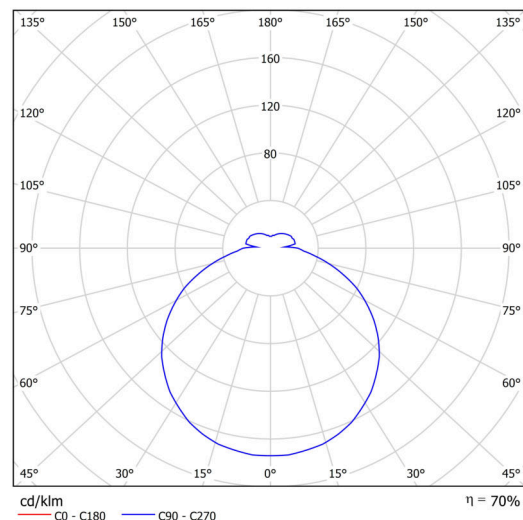

Luminous

Lum. flux of luminaire	2630 lm
Lum. flux of light source	3750 lm
Lum. flux of light source in emergency mode	150 lm
Luminaire efficacy	109 lm/W
Temperature	3000 K
Rated life time LED L80/B10	100000 hours
CRI	Ra80
MacAdam	3
Blue light hazard	Risk group 0