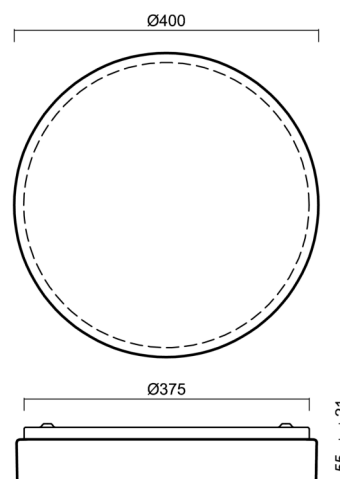

DELIA 2

LED-1L16EMP700KN83/PM23/NK1W 3K#

WWW.OSMONT.CZ

DELIA 2

Product code: DEL53356

Type: LED-1L16EMP700KN83/PM23/NK1W 3K#

Short description of the luminaire: White surface-mounted LED light with emergency unit combined and PMMA shade.

Technical

Types of luminaires	Emergency combined
Mounting type	surface mounted
Base material	steel
Shade material	opal polymethyl methacrylate
Base color	white Ra9003
Shade color	white
Holding the shade	folding system
Mounting location	ceiling/wall
Width	400 mm
Length	400 mm
Height	80 mm
Diameter	ø 400 mm
mounting holes (diameter)	3xø5mm
Installation wire (diameter)	2xø16mm
Energy Class	D
Impact strength	IK04
Operating temperature	from 0°C to +30°C