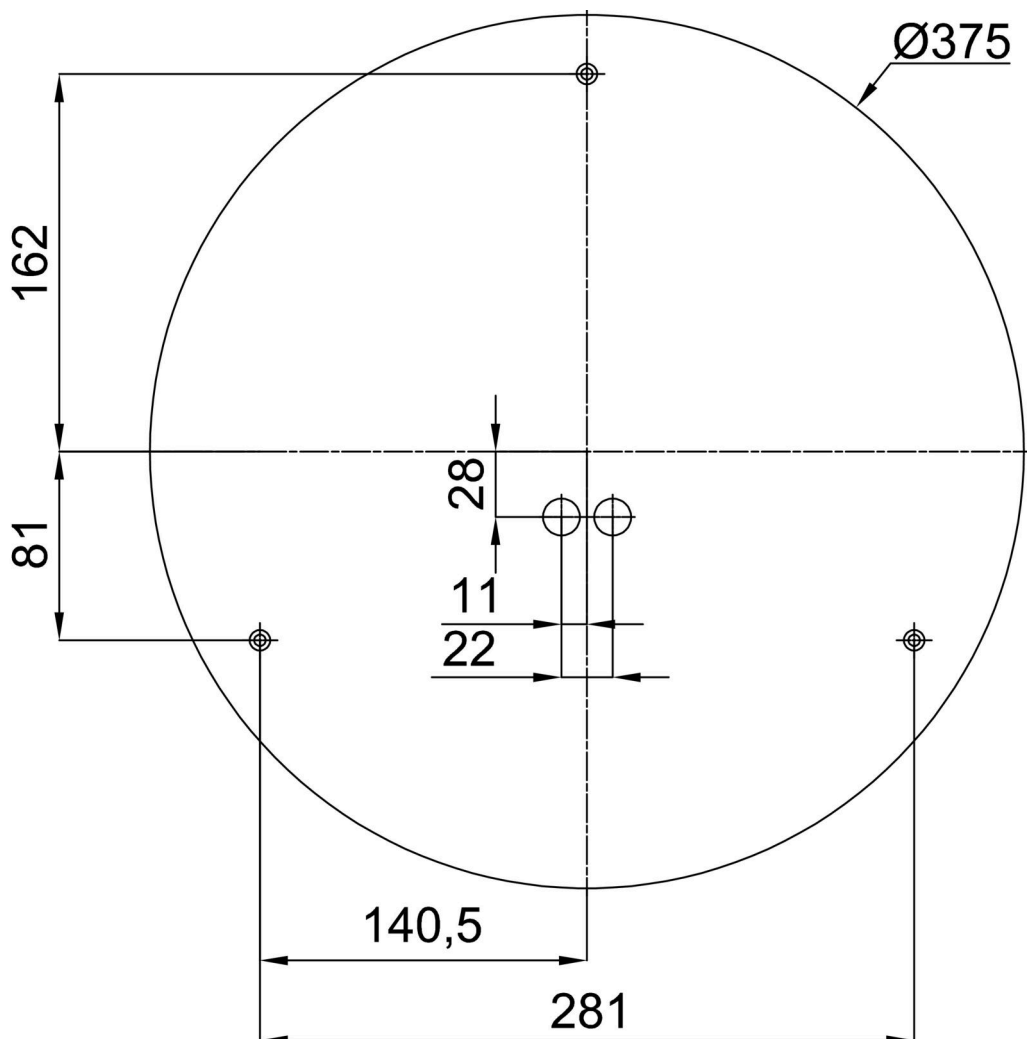

TECHNICAL SHEET

Eulum data for calculation programs are available at www.osmont.cz.

Multipower

Possibility of output adjustment by the user (DIP switch on the current source).

I [mA]	700	600	500	400	
[%]	100	86	71	57	

Logistic

EAN	8591728073268
Weight NTTO	1.8 Kg
Weight BTTO	2.2 Kg
Number of cartons	1 pcs
Package volume	0.015 m³
Package 1 width	0.41 m
Package 1 length	0.41 m
Package 1 height	0.09 m
Warranty*	60 months

*The warranty for the batteries is valid for 12 months from the date of purchase.

Installation dimensions: