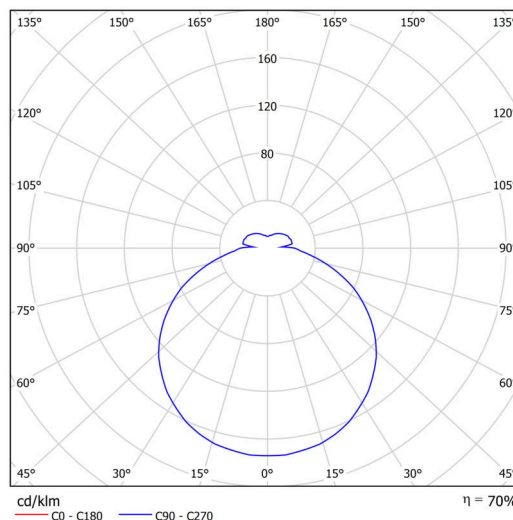

Luminous

Lum. flux of luminaire	3540 lm
Lum. flux of light source	5050 lm
Lum. flux of light source in emergency mode	150 lm
Luminaire efficacy	104 lm/W
Temperature	3000 K
Rated life time LED L80/B10	100000 hours
CRI	Ra80
MacAdam	3
Blue light hazard	Risk group 0