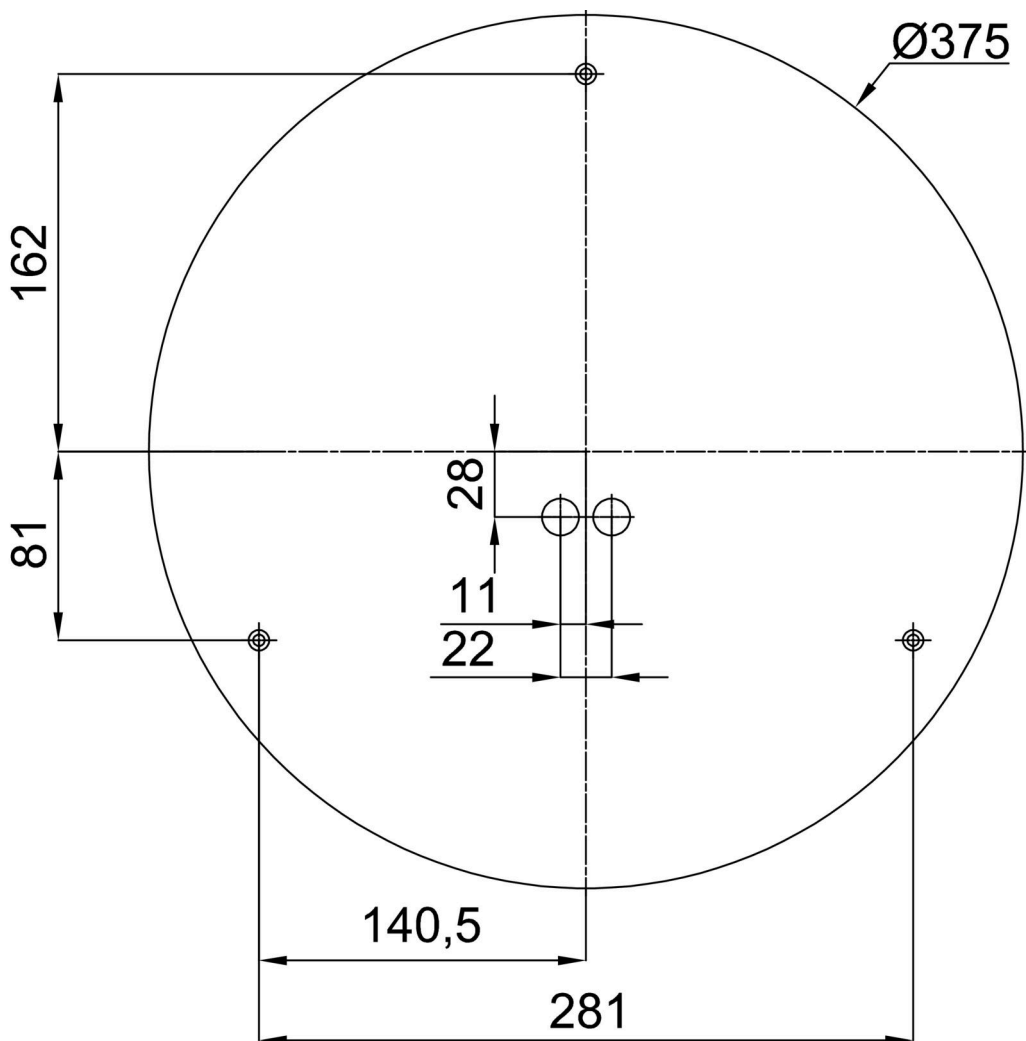

TECHNICAL SHEET

Multipower

Possibility of output adjustment by the user (DIP switch on the current source).

I [mA]	700	600	500	400	
[%]	100	86	71	57	

Logistic

EAN	8591728073190
Weight NTTO	1.8 Kg
Weight BTTO	2.2 Kg
Number of cartons	1 pcs
Package volume	0.015 m³
Package 1 width	0.41 m
Package 1 length	0.41 m
Package 1 height	0.09 m
Warranty*	60 months

*The warranty for the batteries is valid for 12 months from the date of purchase.

Installation dimensions: