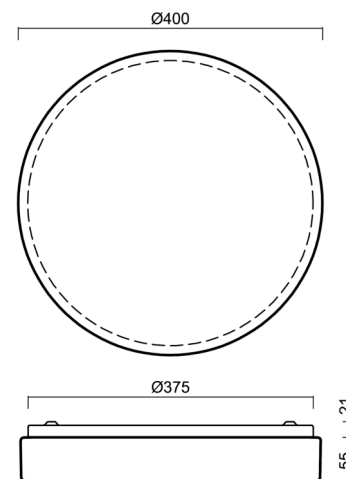

# DELIA 2

Product code: DEL53337

Type: LED-1L16EMP700KN83/PC23 3K#

Short description of the luminaire: White surface-mounted LED light ON/OFF and polycarbonate shade.

## Technical

Types of luminaires	Classic on/off
Mounting type	surface mounted
Base material	steel
Shade material	opal polycarbonate
Base color	white Ra9003
Shade color	white
Holding the shade	folding system
Mounting location	ceiling/wall
Width	400 mm
Length	400 mm
Height	80 mm
Diameter	ø 400 mm
mounting holes (diameter)	3xø5mm
Installation wire (diameter)	2xø16mm
Energy Class	D
Impact strength	IK10
Operating temperature	from -20°C to +30°C