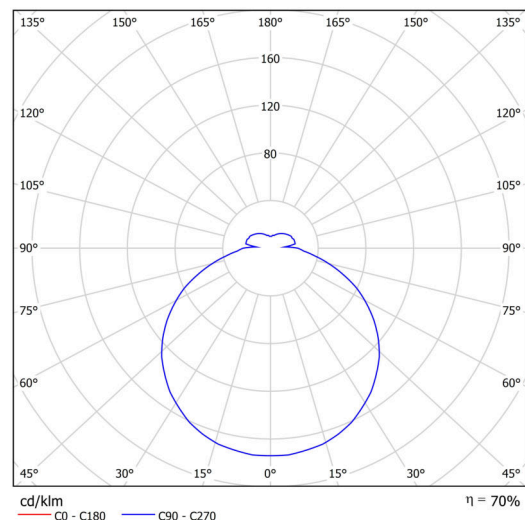

Luminous

Lum. flux of luminaire	3540 lm
Lum. flux of light source	5050 lm
Luminaire efficacy	104 lm/W
Temperature	3000 K
Rated life time LED L80/B10	100000 hours
CRI	Ra80
MacAdam	3
Blue light hazard	Risk group 0