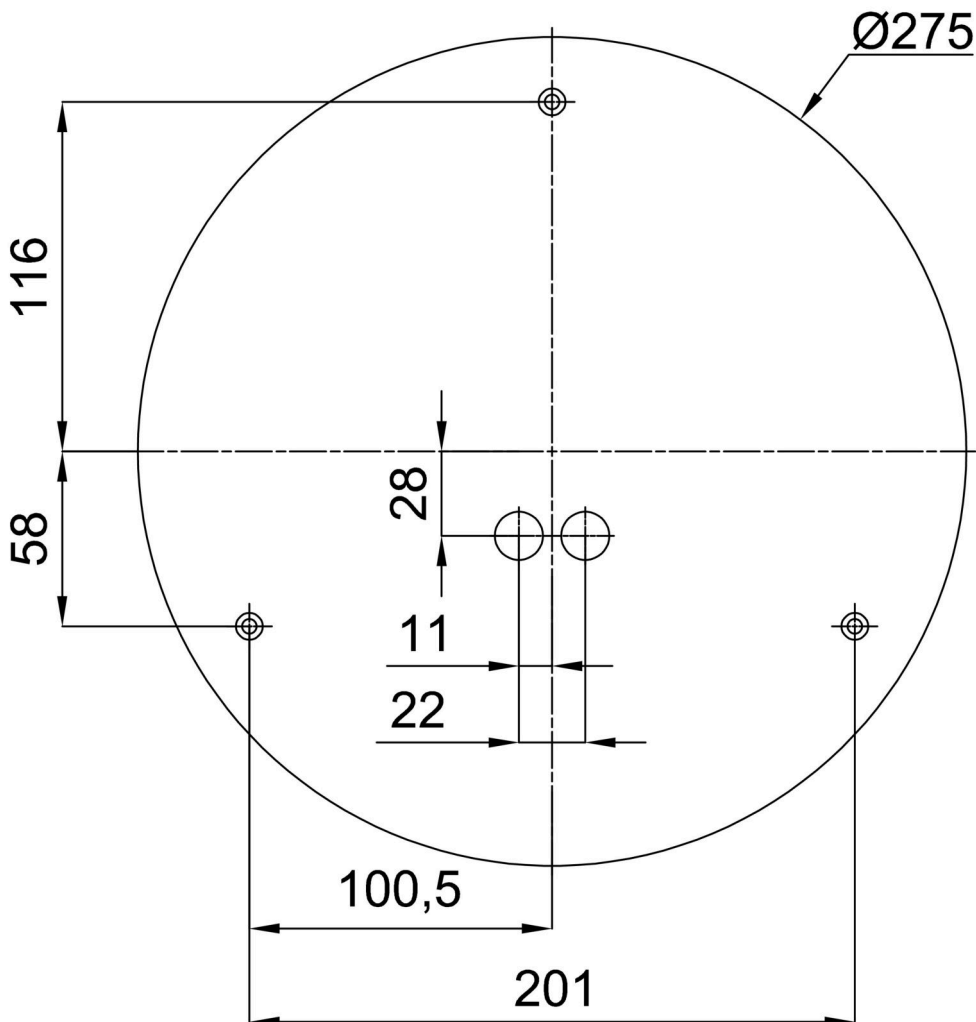

TECHNICAL SHEET

Eulum data for calculation programs are available at www.osmont.cz.

Logistic

EAN	8591728073978
Weight NTTO	1 Kg
Weight BTTO	1.2 Kg
Number of cartons	1 pcs
Package volume	0.01 m³
Package 1 width	0.31 m
Package 1 length	0.31 m
Package 1 height	0.1 m
Warranty*	60 months

*The warranty for the batteries is valid for 12 months from the date of purchase.

Installation dimensions: