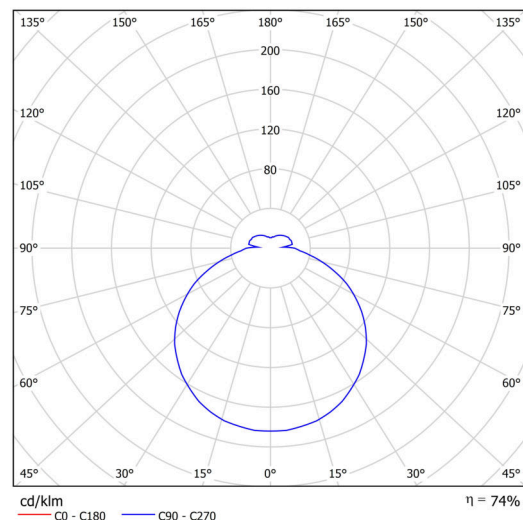

Luminous

Lum. flux of luminaire	1540 lm
Lum. flux of light source	2080 lm
Lum. flux of light source in emergency mode	150 lm
Luminaire efficacy	118 lm/W
Temperature	4000 K
Rated life time LED L80/B10	100000 hours
CRI	Ra80
MacAdam	3
Blue light hazard	Risk group 0