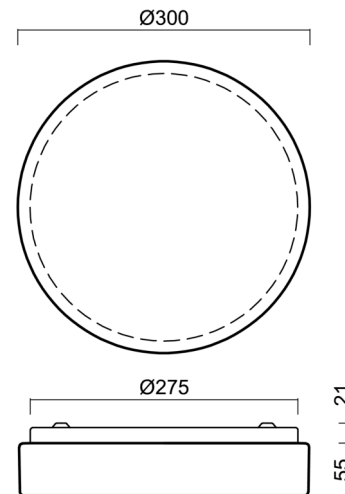

# DELIA 1

Product code: DEL56793

Type: LED-1L14E500KN62/PC22/NK1W 4K#

Short description of the luminaire: White surface-mounted LED light with emergency unit combined and polycarbonate shade.

## Technical

Types of luminaires	Emergency combined
Mounting type	surface mounted
Base material	steel
Shade material	opal polycarbonate
Base color	white Ra9003
Shade color	white
Holding the shade	folding system
Mounting location	ceiling/wall
Width	300 mm
Length	300 mm
Height	75 mm
Diameter	ø 300 mm
mounting holes (diameter)	3xø4mm
Installation wire (diameter)	2xø16mm
Energy Class	D
Impact strength	IK10
Operating temperature	from 0°C to +30°C