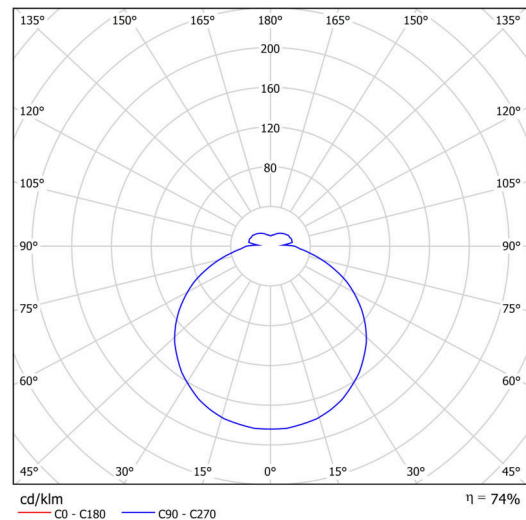

Luminous

Lum. flux of luminaire	2080 lm
Lum. flux of light source	2810 lm
Luminaire efficacy	115 lm/W
Temperature	4000 K
Rated life time LED L80/B10	100000 hours
CRI	Ra80
MacAdam	3
Blue light hazard	Risk group 0