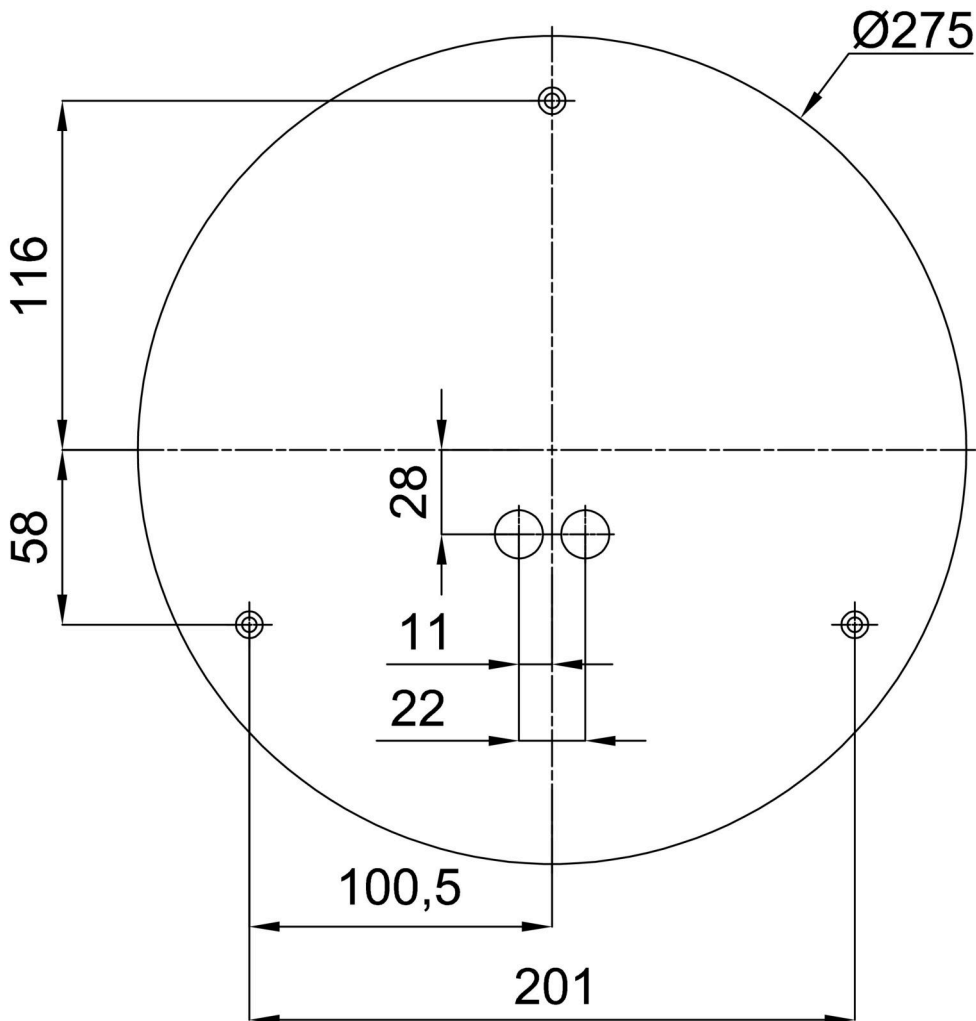

TECHNICAL SHEET

Multipower

Possibility of output adjustment by the user (DIP switch on the current source).

I [mA]	700	600	500	400	
[%]	100	86	71	57	

Logistic

EAN	8591728073299
Weight NTTO	1.1 Kg
Weight BTTO	1.3 Kg
Number of cartons	1 pcs
Package volume	0.01 m³
Package 1 width	0.31 m
Package 1 length	0.31 m
Package 1 height	0.1 m
Warranty*	60 months

*The warranty for the batteries is valid for 12 months from the date of purchase.

Installation dimensions: