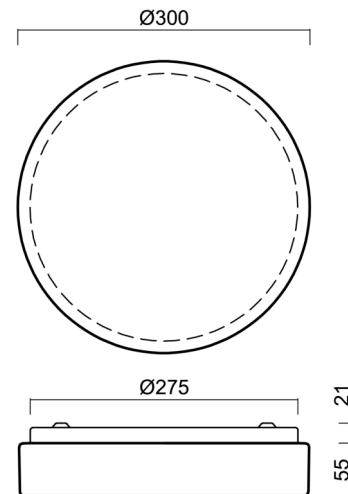

DELIA 1

LED-1L14EMP700KN62/PC22 HF 4K#

WWW.OSMONT.CZ

DELIA 1

Product code: DEL53820

Type: LED-1L14EMP700KN62/PC22 HF 4K#

Short description of the luminaire: White surface-mounted LED light with sensor and polycarbonate shade.

Technical

Types of luminaires	Sensor
Mounting type	surface mounted
Base material	steel
Shade material	opal polycarbonate
Base color	white Ra9003
Shade color	white
Holding the shade	folding system
Mounting location	ceiling/wall
Width	300 mm
Length	300 mm
Height	75 mm
Diameter	Ø 300 mm
mounting holes (diameter)	3xØ5mm
Installation wire (diameter)	2xØ16mm
Energy Class	D
Impact strength	IK10
Operating temperature	from -20°C to +30°C

Lampshade

Product code	Name	Color	Description	Picture	Drawing
20520	PC22	white		