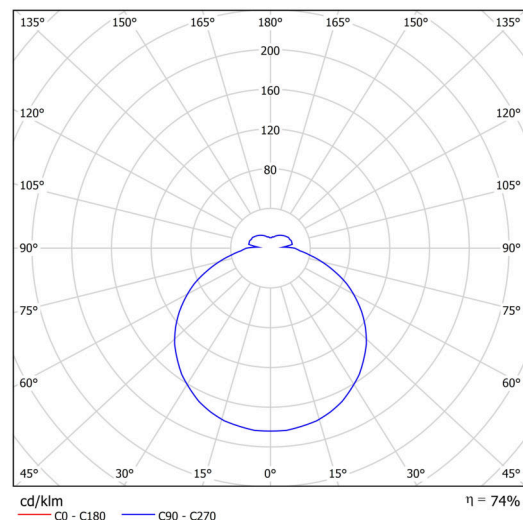

Luminous

Lum. flux of luminaire	1990 lm
Lum. flux of light source	2690 lm
Luminaire efficacy	110 lm/W
Temperature	3000 K
Rated life time LED L80/B10	100000 hours
CRI	Ra80
MacAdam	3
Blue light hazard	Risk group 0