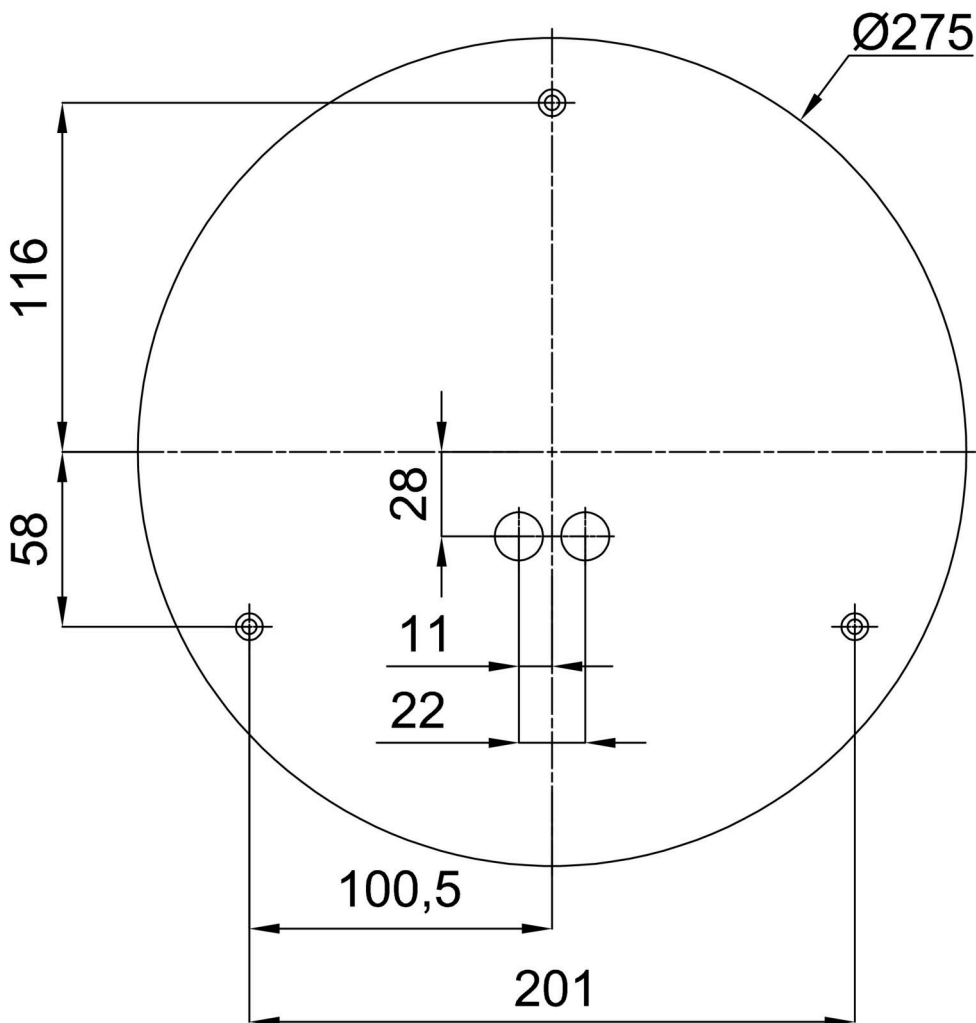

TECHNICAL SHEET

Multipower

Possibility of output adjustment by the user (DIP switch on the current source).

I [mA]	700	600	500	400	
[%]	100	86	71	57	

Logistic

EAN	8591728073114
Weight NTTO	1.1 Kg
Weight BTTO	1.3 Kg
Number of cartons	1 pcs
Package volume	0.01 m³
Package 1 width	0.31 m
Package 1 length	0.31 m
Package 1 height	0.1 m
Warranty*	60 months

*The warranty for the batteries is valid for 12 months from the date of purchase.

Installation dimensions: