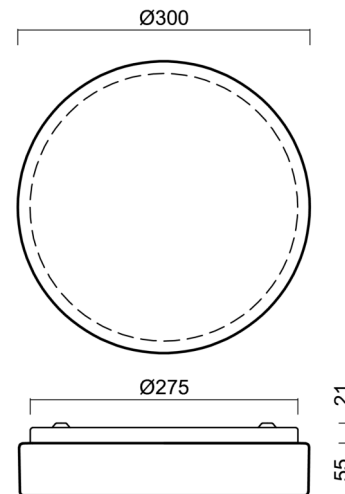

# DELIA 1

Product code: DEL53320

Type: LED-1L14EMP700KN62/PC22 HF 3K#

Short description of the luminaire: White surface-mounted LED light with sensor and polycarbonate shade.

## Technical

Types of luminaires	Sensor
Mounting type	surface mounted
Base material	steel
Shade material	opal polycarbonate
Base color	white Ra9003
Shade color	white
Holding the shade	folding system
Mounting location	ceiling/wall
Width	300 mm
Length	300 mm
Height	75 mm
Diameter	Ø 300 mm
mounting holes (diameter)	3xØ5mm
Installation wire (diameter)	2xØ16mm
Energy Class	D
Impact strength	IK10
Operating temperature	from -20°C to +30°C