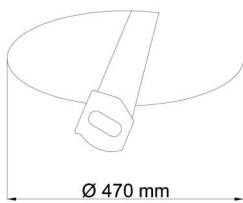

Logistic

EAN	8591728072650
Weight NTTO	2.7 Kg
Weight BTTO	2.9 Kg
Number of cartons	1 pcs
Package volume	0.058 m³
Package 1 width	0.52 m
Package 1 length	0.52 m
Package 1 height	0.215 m
Warranty*	60 months

*The warranty for the batteries is valid for 12 months from the date of purchase.

Installation dimensions: