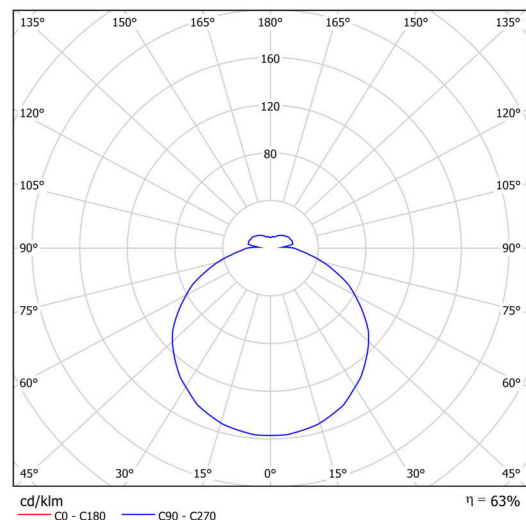

Luminous

Lum. flux of luminaire	5650 lm
Lum. flux of light source	8070 lm
Luminaire efficacy	117 lm/W
Temperature	4000 K
Rated life time LED L80/B10	100000 hours
CRI	Ra80
MacAdam	3
Blue light hazard	Risk group 0

Eulum data for calculation programs are available at www.osmont.cz.