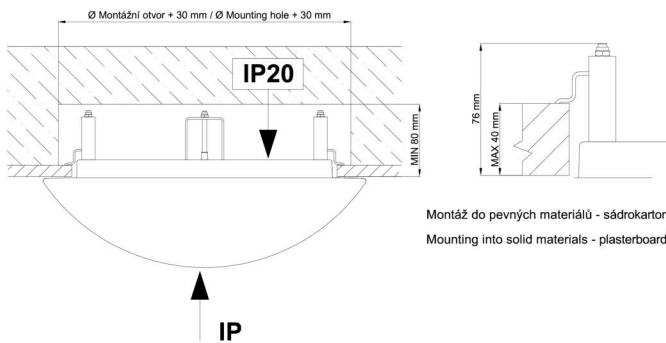

Technical

Types of luminaires	Classic on/off
Mounting type	semi-recessed
Base material	steel
Shade material	opal polycarbonate
Base color	white Ral9003
Shade color	white
Holding the shade	folding system
Mounting location	ceiling/wall
Width	495 mm
Length	495 mm
Height	40 mm
Diameter	ø 495 mm
mounting holes (diameter)	none
Installation wire (diameter)	none
Energy Class	D
Impact strength	IK10
Operating temperature	from -20°C to +30°C

*The warranty for the batteries is valid for 12 months from the date of purchase.

Installation dimensions:

Svítlidlo nesmí být z horní strany zakryto izolací.
Luminaire must not be covered with insulating matting.

Rozměry dutiny pro vestavné svítidlo [mm]:
Dimensions of cavity for recessed luminaire [mm]:

Montáž do pevných materiálů - sádkarton, dřevo.
Mounting into solid materials - plasterboard, wood.

Additional assortment: