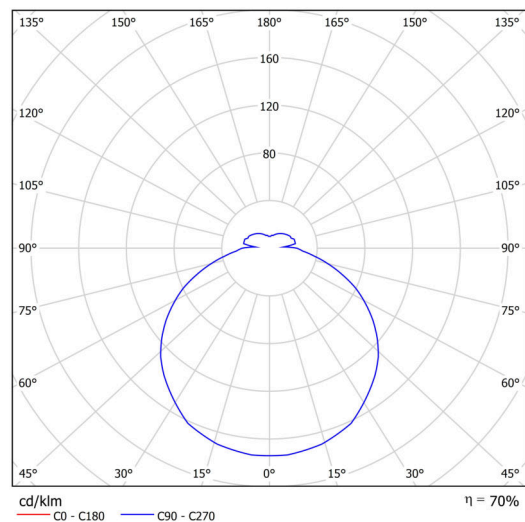

Luminous

Lum. flux of luminaire	2750 lm
Lum. flux of light source	3930 lm
Luminaire efficacy	110 lm/W
Temperature	4000 K
Rated life time LED L80/B10	100000 hours
CRI	Ra80
MacAdam	3
Blue light hazard	Risk group 0

Eulum data for calculation programs are available at www.osmont.cz.