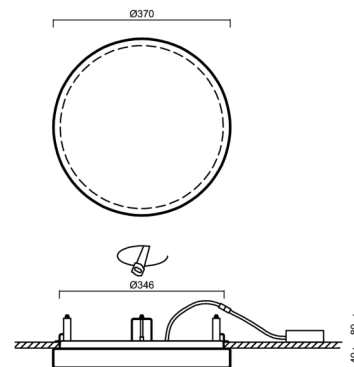

Technical

Types of luminaires	Dimmable
Mounting type	semi-recessed
Base material	steel
Shade material	opal polycarbonate
Base color	white Ra9003
Shade color	white
Holding the shade	folding system
Mounting location	ceiling/wall
Width	370 mm
Length	370 mm
Height	40 mm
Diameter	ø 370 mm
mounting holes (diameter)	none
Installation wire (diameter)	none
Energy Class	D
Impact strength	IK10
Operating temperature	from -20°C to +30°C

Electric

Power consumption	25 W
Ingress Protection	IP44
Socket	LED modul
terminal block	none
Automatic circuit breaker type B10A	19 pcs
Automatic circuit breaker type B16A	32 pcs
Automatic circuit breaker type C10A	31 pcs
Automatic circuit breaker type C16A	53 pcs

Eulum data for calculation programs are available at www.osmont.cz.

Logistic

EAN	8591728072629
Weight NTTO	1.8 Kg
Weight BTTO	2 Kg
Number of cartons	1 pcs
Package volume	0.03 m ³
Package 1 width	0.39 m
Package 1 length	0.39 m
Package 1 height	0.2 m
Warranty*	60 months

Rozměry dutiny pro vestavné svítidlo [mm]:
Dimensions of cavity for recessed luminaire [mm]:

Montáž do pevných materiálů - sádkarton, dřevo.
Mounting into solid materials - plasterboard, wood.

Additional assortment: