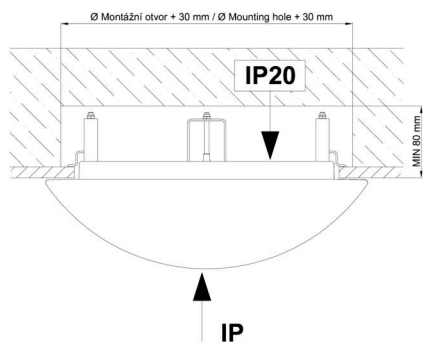

Technical

Types of luminaires	Dimmable
Mounting type	semi-recessed
Base material	steel
Shade material	opal polycarbonate
Base color	white Ra9003
Shade color	white
Holding the shade	folding system
Mounting location	ceiling/wall
Width	370 mm
Length	370 mm
Height	40 mm
Diameter	ø 370 mm
mounting holes (diameter)	none
Installation wire (diameter)	none
Energy Class	D
Impact strength	IK10
Operating temperature	from -20°C to +30°C

Eulum data for calculation programs are available at www.osmont.cz.

Logistic

EAN	8591728072629
Weight NTTO	1.8 Kg
Weight BTTO	2 Kg
Number of cartons	1 pcs
Package volume	0.03 m ³
Package 1 width	0.39 m
Package 1 length	0.39 m
Package 1 height	0.2 m
Warranty*	60 months

Rozměry dutiny pro vestavné svítidlo [mm]:
Dimensions of cavity for recessed luminaire [mm]:

Montáž do pevných materiálů - sádkarton, dřevo.
Mounting into solid materials - plasterboard, wood.

Additional assortment: