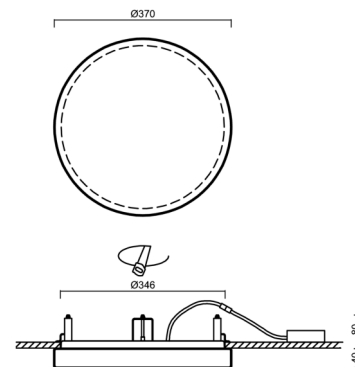

Technical

Types of luminaires	Classic on/off
Mounting type	semi-recessed
Base material	steel
Shade material	opal polycarbonate
Base color	white Ra9003
Shade color	white
Holding the shade	folding system
Mounting location	ceiling/wall
Width	370 mm
Length	370 mm
Height	40 mm
Diameter	ø 370 mm
mounting holes (diameter)	none
Installation wire (diameter)	none
Energy Class	D
Impact strength	IK10
Operating temperature	from -20°C to +30°C

Eulum data for calculation programs are available at www.osmont.cz.

Logistic

EAN	8591728072612
Weight NTTO	1.8 Kg
Weight BTTO	2 Kg
Number of cartons	1 pcs
Package volume	0.03 m ³
Package 1 width	0.39 m
Package 1 length	0.39 m
Package 1 height	0.2 m
Warranty*	60 months

Rozměry dutiny pro vestavné svítidlo [mm]:
Dimensions of cavity for recessed luminaire [mm]:

Montáž do pevných materiálů - sádkarton, dřevo.
Mounting into solid materials - plasterboard, wood.

Additional assortment: