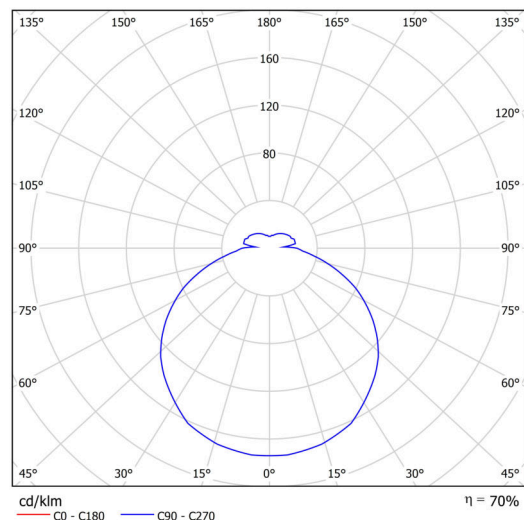

Luminous

Lum. flux of luminaire	2750 lm
Lum. flux of light source	3930 lm
Luminaire efficacy	110 lm/W
Temperature	4000 K
Rated life time LED L80/B10	100000 hours
CRI	Ra80
MacAdam	3
Blue light hazard	Risk group 0

Eulum data for calculation programs are available at www.osmont.cz.