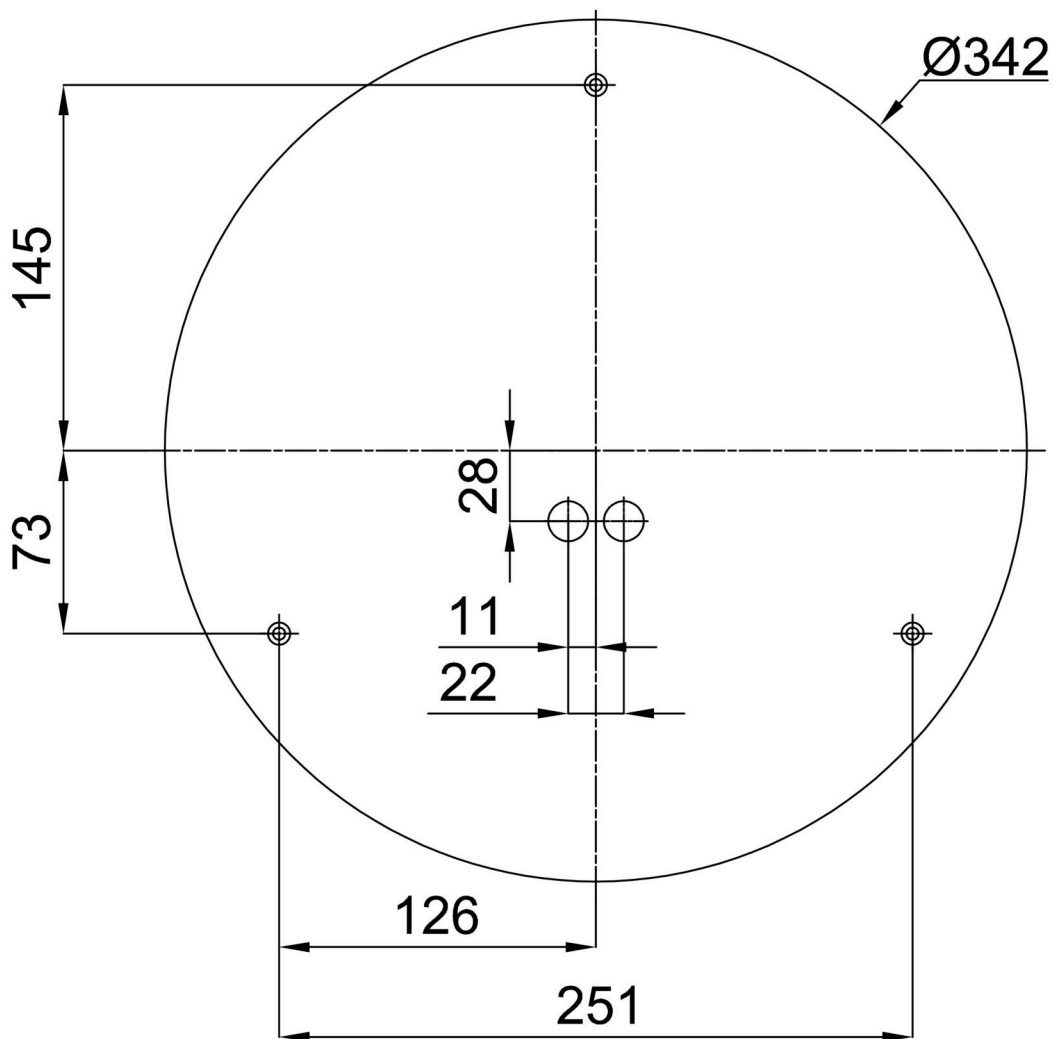

## Technical

Types of luminaires	Dimmable
Mounting type	surface mounted
Base material	steel
Shade material	opal polycarbonate
Base color	white Ra9003
Shade color	white
Holding the shade	folding system
Mounting location	ceiling/wall
Width	370 mm
Length	370 mm
Height	61 mm
Diameter	ø 370 mm
mounting holes (diameter)	3xø5mm
Installation wire (diameter)	2xø16mm
Energy Class	D
Impact strength	IK10
Operating temperature	from -20°C to +30°C

Eulum data for calculation programs are available at [www.osmont.cz](http://www.osmont.cz).

Logistic

EAN	8591728072322
Weight NTTO	1 Kg
Weight BTTO	1.2 Kg
Number of cartons	1 pcs
Package volume	0.021 m <sup>3</sup>
Package 1 width	0.37 m
Package 1 length	0.37 m
Package 1 height	0.15 m
Warranty*	60 months

\*The warranty for the batteries is valid for 12 months from the date of purchase.

Installation dimensions:

Additional assortment:

Lampshade

Product code	Name	Color	Description	Picture	Drawing
20613	PC42	white		