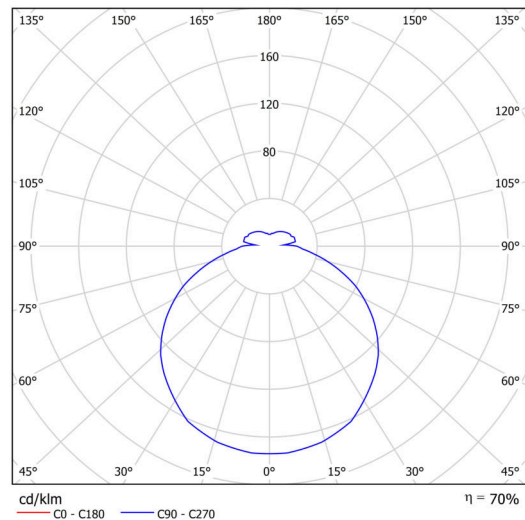

Luminous

Lum. flux of luminaire	3060 lm
Lum. flux of light source	4380 lm
Luminaire efficacy	117 lm/W
Temperature	4000 K
Rated life time LED L80/B10	100000 hours
CRI	Ra80
MacAdam	3
Blue light hazard	Risk group 0