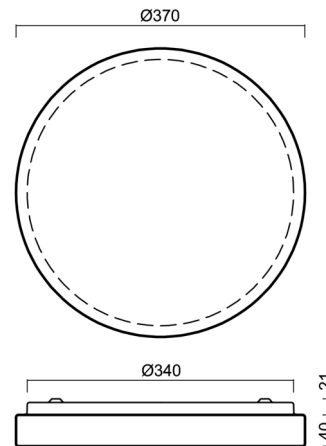

## Technical

Types of luminaires	Dimmable
Mounting type	surface mounted
Base material	steel
Shade material	opal polycarbonate
Base color	white Ra9003
Shade color	white
Holding the shade	folding system
Mounting location	ceiling/wall
Width	370 mm
Length	370 mm
Height	61 mm
Diameter	ø 370 mm
mounting holes (diameter)	3xø5mm
Installation wire (diameter)	2xø16mm
Energy Class	D
Impact strength	IK10
Operating temperature	from -20°C to +30°C