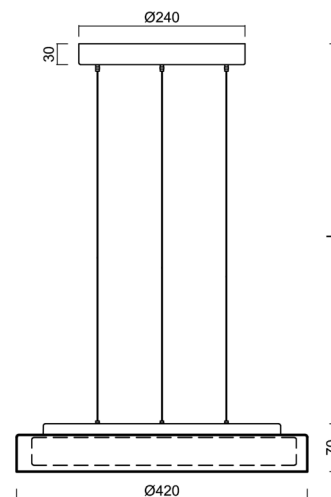

CITADELA LE1

Product code: CIT50519

Type: Private: LED-1L17E700ZLEN76/425/L100/SL420K B DALI 4K#

Short description of the luminaire: White colour | pendant LED light DALI | TRIPLEX OPAL hand blown glass shade with decorative crystal collar (transparent) | steel wire pendant (SELV, cableless) 100 cm |

Technical data

Types of luminaires	Dimmable
Mounting type	Suspended - SELV wire (cableless)
Base material	steel
Shade material	three-layer glass TRIPLEX OPAL
Base color	white Ral9003
Shade color	white
Holding the shade	folding system
Mounting location	ceiling
Width	420 mm
Length	420 mm
Height	70 mm
Diameter	ø 420 mm
Suspension length	1000 mm
mounting holes (diameter)	2xø5mm
Cable entrance	2xø16mm
Impact strength	IK01
Operating temperature	from -20°C to +30°C

Electrical data

Power consumption	25 W
Ingress Protection	IP40
Socket	LED modul
terminal block	snap terminal block

Luminous data

Lum. flux of luminaire	2480 lm
Lum. flux of light source	3930 lm
Chromaticity temperature	4000 K
Rated life time LED L80/B10	100000 hours
CRI	Ra80
MacAdam	3
Blue light hazard	Risk group 0

Eulum data for calculation programs are available at www.osmont.cz.

Logistical data

EAN	8591728228910
Weight NTTO	4.9 Kg