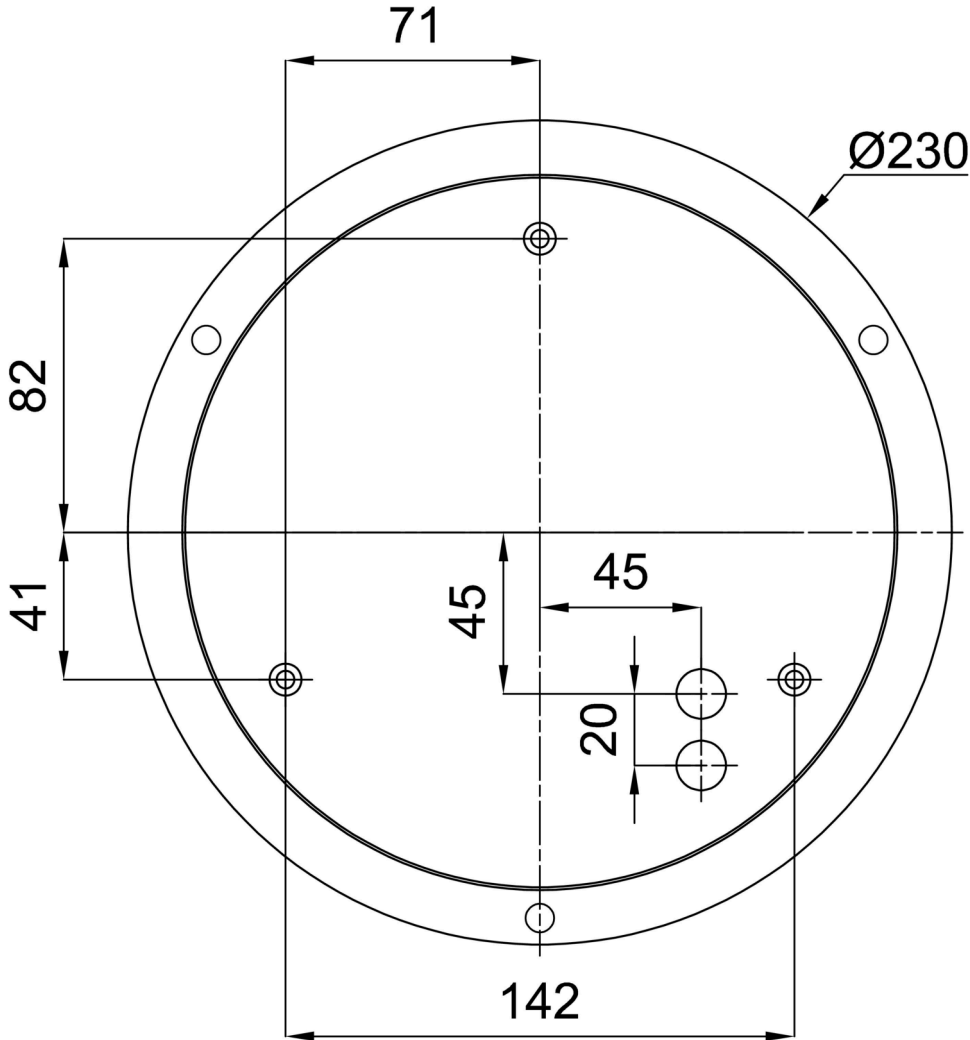

## Technical data

Types of luminaires	Dimmable
Mounting type	Suspended - SELV wire (cableless)
Base material	steel
Shade material	three-layer glass TRIPLEX OPAL
Base color	white Ral9003
Shade color	white
Holding the shade	folding system
Mounting location	ceiling
Width	420 mm
Length	420 mm
Height	70 mm
Diameter	ø 420 mm
Suspension length	1000 mm
mounting holes (diameter)	2xø5mm
Cable entrance	2xø16mm
Impact strength	IK01
Operating temperature	from -20°C to +30°C

## Installation dimensions: