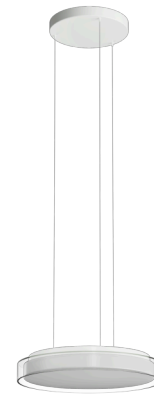

CITADELA LE1

Product code: CIT50519

Type: Private: LED-1L17E700ZLEN76/425/L100/SL420K B DALI 4K#

Short description of the luminaire: White colour | pendant LED light DALI | TRIPLEX OPAL hand blown glass shade with decorative crystal collar (transparent) | steel wire pendant (SELV, cableless) 100 cm |

Technical data

Types of luminaires	Dimmable
Mounting type	Suspended - SELV wire (cableless)
Base material	steel
Shade material	three-layer glass TRIPLEX OPAL
Base color	white Ral9003
Shade color	white
Holding the shade	folding system
Mounting location	ceiling
Width	420 mm
Length	420 mm
Height	70 mm
Diameter	ø 420 mm
Suspension length	1000 mm
mounting holes (diameter)	2xø5mm
Cable entrance	2xø16mm
Impact strength	IK01
Operating temperature	from -20°C to +30°C

Electrical data

Power consumption	25 W
Ingress Protection	IP40
Socket	LED modul
terminal block	snap terminal block

Luminous data

Lum. flux of luminaire	2480 lm
Lum. flux of light source	3930 lm
Chromaticity temperature	4000 K
Rated life time LED L80/B10	100000 hours
CRI	Ra80
MacAdam	3
Blue light hazard	Risk group 0

Eulum data for calculation programs are available at www.osmont.cz.

Logistical data

EAN	8591728228910
Weight NTTO	4.9 Kg