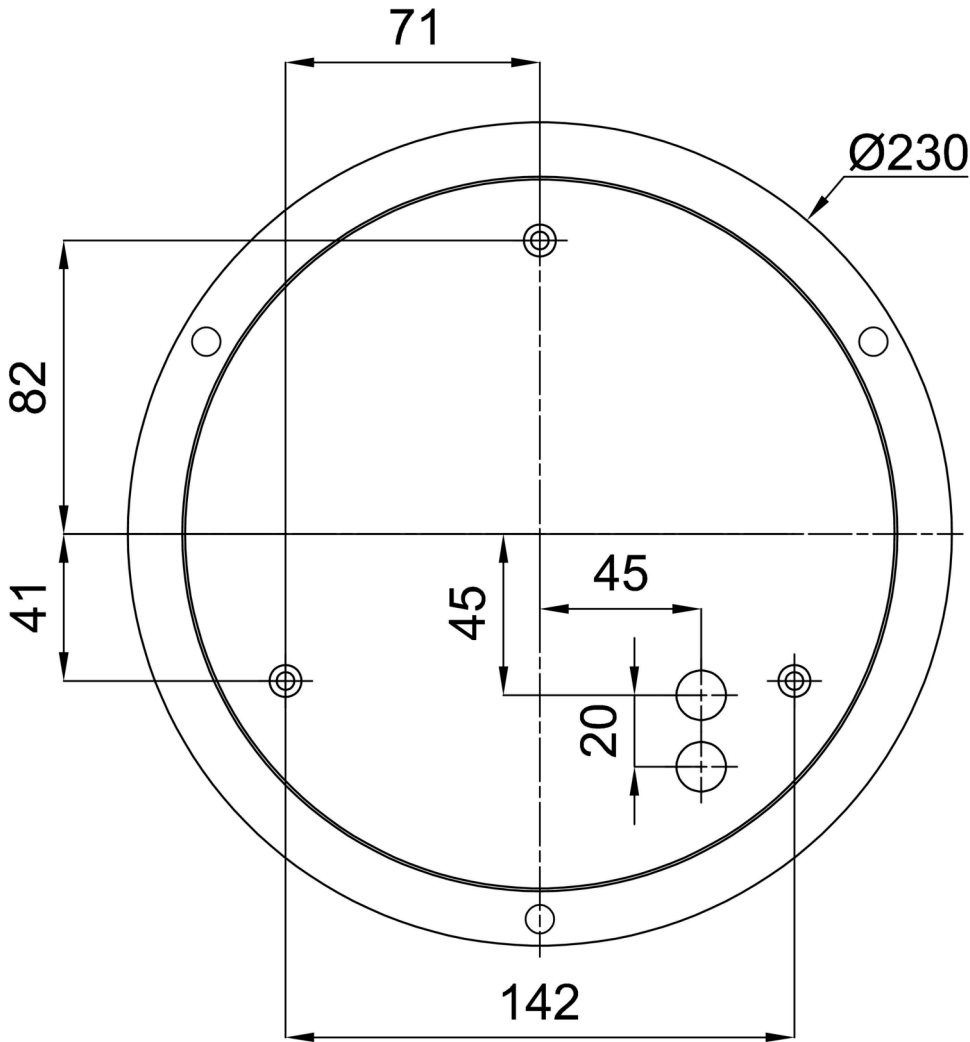

Technical data

Types of luminaires	Classic on/off
Mounting type	Suspended - SELV wire (cableless)
Base material	steel
Shade material	three-layer glass TRIPLEX OPAL
Base color	white Ral9003
Shade color	white
Holding the shade	folding system
Mounting location	ceiling
Width	420 mm
Length	420 mm
Height	70 mm
Diameter	ø 420 mm
Suspension length	1000 mm
mounting holes (diameter)	2xø5mm
Cable entrance	2xø16mm
Impact strength	IK01
Operating temperature	from -20°C to +30°C

Electrical data

Power consumption	25 W
Ingress Protection	IP40
Socket	LED modul
terminal block	snap terminal block

Luminous data

Lum. flux of luminaire	2480 lm
Lum. flux of light source	3930 lm
Chromaticity temperature	4000 K
Rated life time LED L80/B10	100000 hours
CRI	Ra80
MacAdam	3
Blue light hazard	Risk group 0

Installation dimensions:

Additional assortment:

Decorative collar

Product code	Name	Color	Picture	Drawing
30183	SL420H			
30182	SL420C			
30181	SL420K			

Lampshade

Product code	Name	Color	Picture	Drawing
20130	425	white	