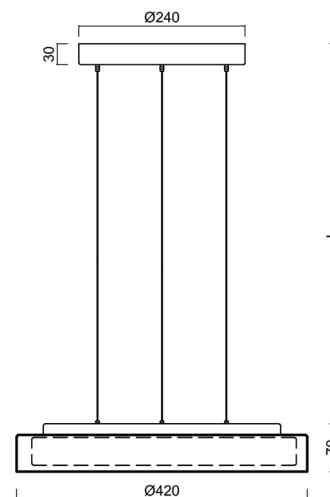

CITADELA LE1

Private: LED-1L17E700ZLEN76/425/L100/SL420K B 4K#

WWW.OSMONT.CZ

CITADELA LE1

Product code: CIT50518

Type: Private: LED-1L17E700ZLEN76/425/L100/SL420K B 4K#

Short description of the luminaire: White colour | pendant LED light ON/OFF | TRIPLEX OPAL hand blown glass shade with decorative crystal collar (transparent) | steel wire pendant (SELV, cableless) 100 cm |

Technical data

Types of luminaires	Classic on/off
Mounting type	Suspended - SELV wire (cableless)
Base material	steel
Shade material	three-layer glass TRIPLEX OPAL
Base color	white Ral9003
Shade color	white
Holding the shade	folding system
Mounting location	ceiling
Width	420 mm
Length	420 mm
Height	70 mm
Diameter	ø 420 mm
Suspension length	1000 mm
mounting holes (diameter)	2xø5mm
Cable entrance	2xø16mm
Impact strength	IK01
Operating temperature	from -20°C to +30°C

Electrical data

Power consumption	25 W
Ingress Protection	IP40
Socket	LED modul
terminal block	snap terminal block

Luminous data

Lum. flux of luminaire	2480 lm
Lum. flux of light source	3930 lm
Chromaticity temperature	4000 K
Rated life time LED L80/B10	100000 hours
CRI	Ra80
MacAdam	3
Blue light hazard	Risk group 0

Eulum data for calculation programs are available at www.osmont.cz.

Logistical data

EAN	8591728228903
Weight NTTO	4.9 Kg
Weight BTTO	5.2 Kg

TECHNICAL SHEET

Warranty*	60 months
-----------	-----------

*The warranty for the batteries is valid for 36 months from the date of purchase.