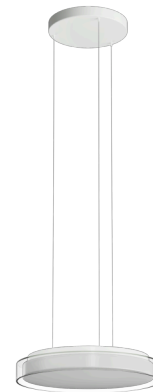

CITADELA LE1

Private: LED-1L17E700ZLEN76/425/L100/SL420K B 4K#

WWW.OSMONT.CZ

CITADELA LE1

Product code: CIT50518

Type: Private: LED-1L17E700ZLEN76/425/L100/SL420K B 4K#

Short description of the luminaire: White colour | pendant LED light ON/OFF | TRIPLEX OPAL hand blown glass shade with decorative crystal collar (transparent) | steel wire pendant (SELV, cableless) 100 cm |

Technical data

Types of luminaires	Classic on/off
Mounting type	Suspended - SELV wire (cableless)
Base material	steel
Shade material	three-layer glass TRIPLEX OPAL
Base color	white Ral9003
Shade color	white
Holding the shade	folding system
Mounting location	ceiling
Width	420 mm
Length	420 mm
Height	70 mm
Diameter	ø 420 mm
Suspension length	1000 mm
mounting holes (diameter)	2xø5mm
Cable entrance	2xø16mm
Impact strength	IK01
Operating temperature	from -20°C to +30°C