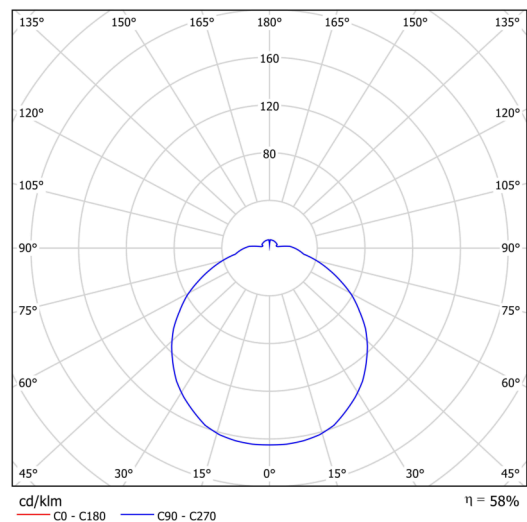

Luminous data

Lum. flux of luminaire	4650 lm
Lum. flux of light source	8210 lm
Chromaticity temperature	4000 K
Rated life time LED L80/B10	100000 hours
CRI	Ra80
MacAdam	3
Blue light hazard	Risk group 0

Eulum data for calculation programs are available at www.osmont.cz.