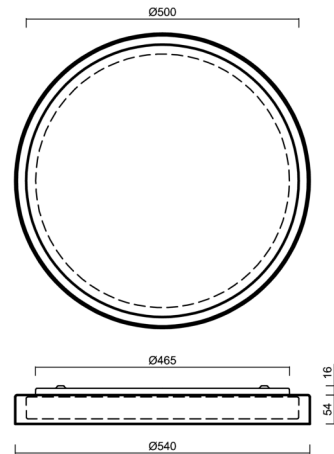

CITADELA 2

LED-1L20EXMP1050KN96/426/SL540C C 4K##

WWW.OSMONT.CZ

CITADELA 2

Product code: CIT50512

Type: LED-1L20EXMP1050KN96/426/SL540C C 4K##

Short description of the luminaire: Black colour | ceiling or wall LED light ON/OFF | multipower driver | TRIPLEX OPAL hand blown glass shade with decorative crystal collar (smoked)

Technical data

Types of luminaires	Classic on/off
Mounting type	surface mounted
Base material	steel
Shade material	three-layer glass TRIPLEX OPAL
Base color	black Ral9005
Shade color	white
Holding the shade	folding system
Mounting location	ceiling
Width	540 mm
Length	540 mm
Height	70 mm
Diameter	ø 540 mm
mounting holes (diameter)	2xø5mm
Cable entrance	2xø16mm
Energy Class	D
Impact strength	IK01
Operating temperature	from -20°C to +30°C

Electrical data

Power consumption	49 W
Ingress Protection	IP44
Socket	LED modul
terminal block	snap terminal block

Luminous data

Lum. flux of luminaire	4650 lm
Lum. flux of light source	8210 lm
Chromaticity temperature	4000 K
Rated life time LED L80/B10	100000 hours
CRI	Ra80
MacAdam	3
Blue light hazard	Risk group 0

Installation dimensions:

Additional assortment:

Decorative collar

Product code	Name	Color	Picture	Drawing
30186	SL540H			
30185	SL540C			
30184	SL540K			

Lampshade

Product code	Name	Color	Picture	Drawing
20116	426	white		