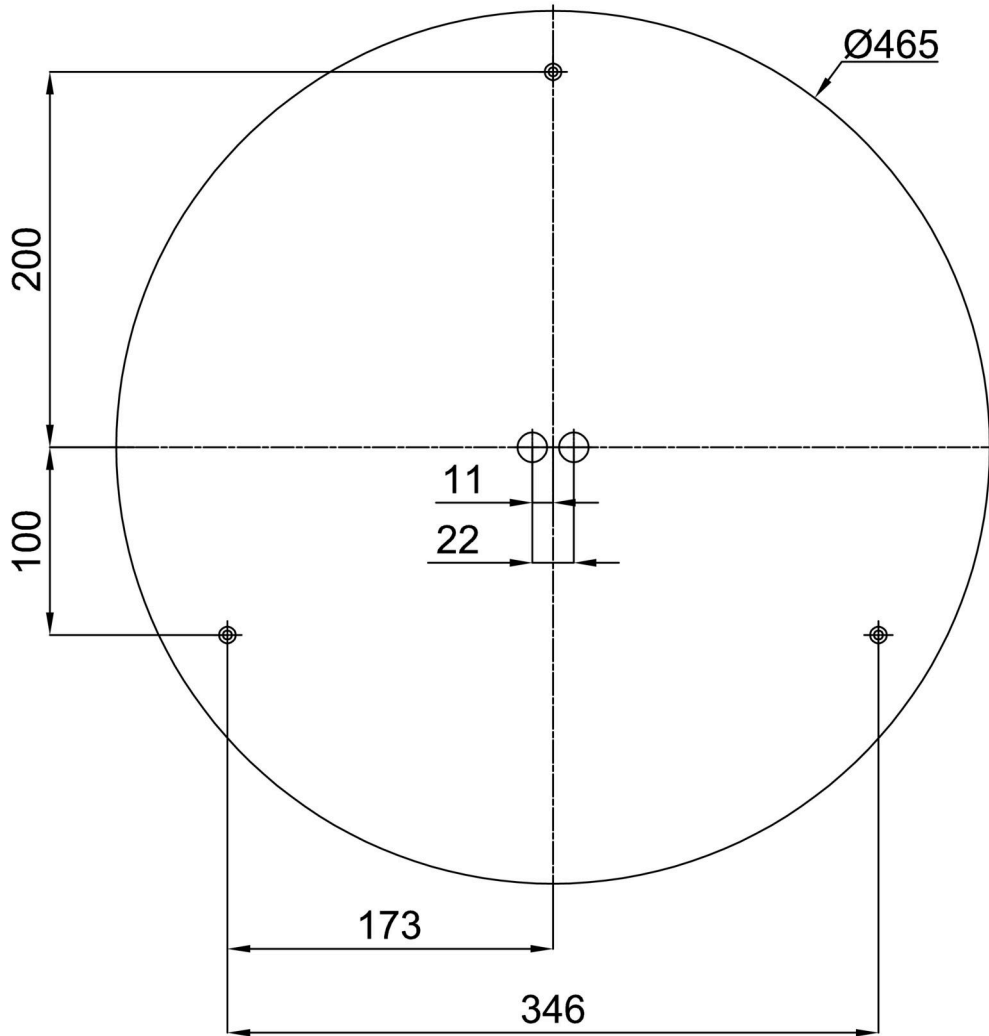

CITADELA 2

LED-1L20EXMP1050KN96/426/SL540C C 4K##

WWW.OSMONT.CZ

CITADELA 2

Product code: CIT50512

Type: LED-1L20EXMP1050KN96/426/SL540C C 4K##

Short description of the luminaire: Black colour | ceiling or wall LED light ON/OFF | multipower driver | TRIPLEX OPAL hand blown glass shade with decorative crystal collar (smoked)

Technical data

Types of luminaires	Classic on/off
Mounting type	surface mounted
Base material	steel
Shade material	three-layer glass TRIPLEX OPAL
Base color	black Ral9005
Shade color	white
Holding the shade	folding system
Mounting location	ceiling
Width	540 mm
Length	540 mm
Height	70 mm
Diameter	ø 540 mm
mounting holes (diameter)	2xø5mm
Cable entrance	2xø16mm
Energy Class	D
Impact strength	IK01
Operating temperature	from -20°C to +30°C

Electrical data

Power consumption	49 W
Ingress Protection	IP44
Socket	LED modul
terminal block	snap terminal block

Luminous data

Lum. flux of luminaire	4650 lm
Lum. flux of light source	8210 lm
Chromaticity temperature	4000 K
Rated life time LED L80/B10	100000 hours
CRI	Ra80
MacAdam	3
Blue light hazard	Risk group 0

Installation dimensions:

Additional assortment:

Decorative collar

Product code	Name	Color	Picture	Drawing
30186	SL540H			
30185	SL540C			
30184	SL540K			

Lampshade

Product code	Name	Color	Picture	Drawing
20116	426	white		