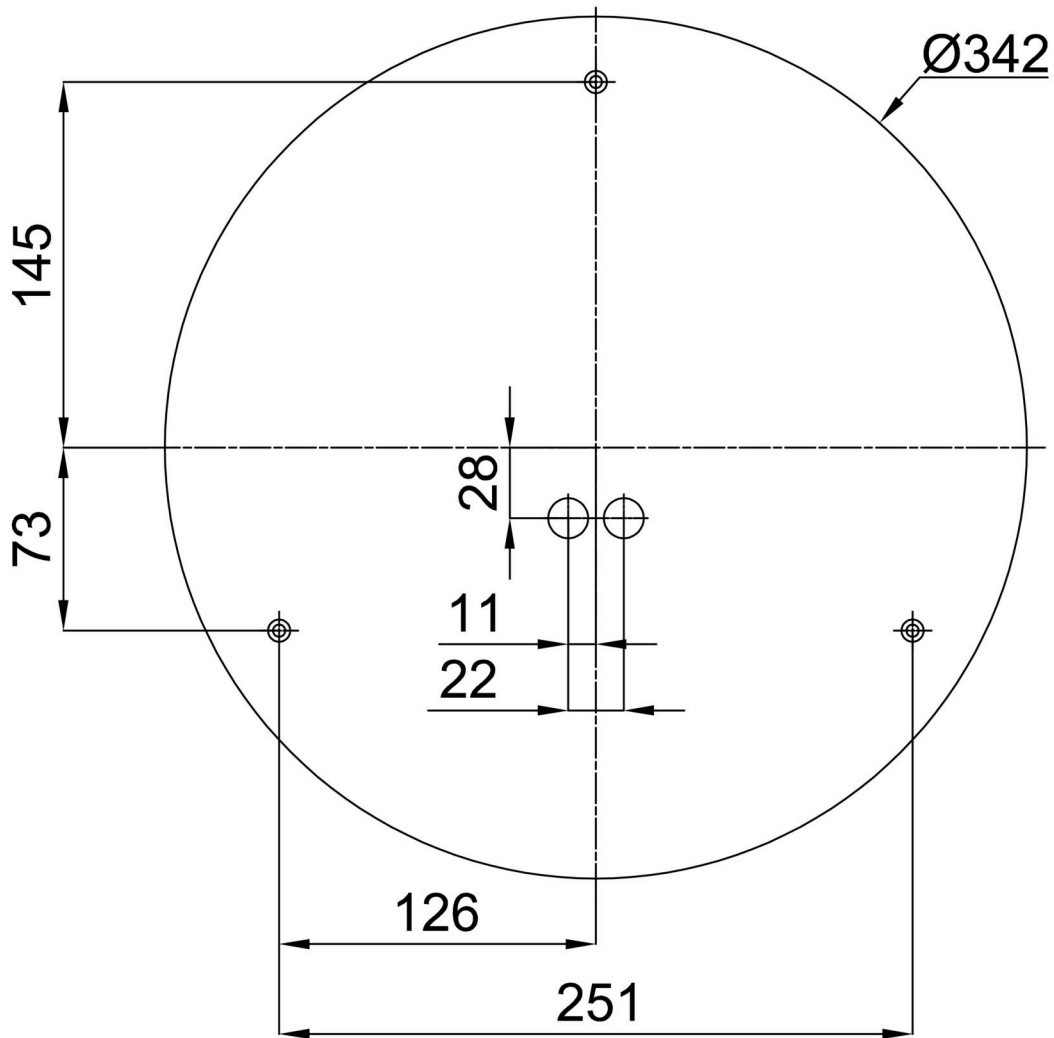

Technical data

Types of luminaires	Classic on/off
Mounting type	surface mounted
Base material	steel
Shade material	three-layer glass TRIPLEX OPAL
Base color	black Ral9005
Shade color	white
Holding the shade	folding system
Mounting location	ceiling
Width	420 mm
Length	420 mm
Height	70 mm
Diameter	ø 420 mm
mounting holes (diameter)	2xø5mm
Cable entrance	2xø16mm
Energy Class	D
Impact strength	IK01
Operating temperature	from -20°C to +30°C

Electrical data

Power consumption	26 W
Ingress Protection	IP44
Socket	LED modul
terminal block	snap terminal block

Luminous data

Lum. flux of luminaire	2400 lm
Lum. flux of light source	4380 lm
Chromaticity temperature	4000 K
Rated life time LED L80/B10	100000 hours
CRI	Ra80
MacAdam	3
Blue light hazard	Risk group 0

Installation dimensions:

Additional assortment:

Decorative collar

Product code	Name	Color	Picture	Drawing
30183	SL420H			
30182	SL420C			
30181	SL420K			

Lampshade

Product code	Name	Color	Picture	Drawing
20130	425	white	