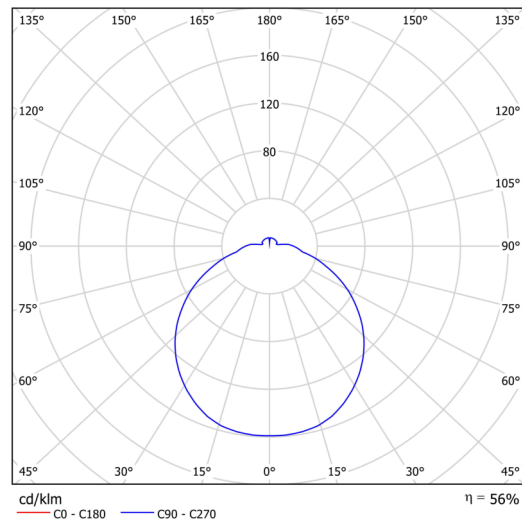

Luminous data

Lum. flux of luminaire	2400 lm
Lum. flux of light source	4380 lm
Chromaticity temperature	4000 K
Rated life time LED L80/B10	100000 hours
CRI	Ra80
MacAdam	3
Blue light hazard	Risk group 0

Eulum data for calculation programs are available at www.osmont.cz.