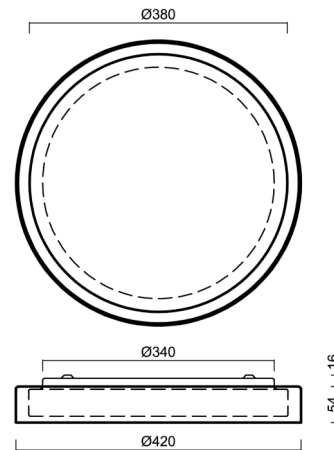

CITADELA 1

LED-1L17EXMP700KN76/425/SL420C C 4K#

WWW.OSMONT.CZ

CITADELA 1

Product code: CIT50502

Type: LED-1L17EXMP700KN76/425/SL420C C 4K#

Short description of the luminaire: Black colour | ceiling or wall LED light ON/OFF | multipower driver | TRIPLEX OPAL hand blown glass shade with decorative crystal collar (smoked)]

Technical data

Types of luminaires	Classic on/off
Mounting type	surface mounted
Base material	steel
Shade material	three-layer glass TRIPLEX OPAL
Base color	black Ral9005
Shade color	white
Holding the shade	folding system
Mounting location	ceiling
Width	420 mm
Length	420 mm
Height	70 mm
Diameter	ø 420 mm
mounting holes (diameter)	2xø5mm
Cable entrance	2xø16mm
Energy Class	D
Impact strength	IK01
Operating temperature	from -20°C to +30°C

Electrical data

Power consumption	26 W
Ingress Protection	IP44
Socket	LED modul
terminal block	snap terminal block

Luminous data

Lum. flux of luminaire	2400 lm
Lum. flux of light source	4380 lm
Chromaticity temperature	4000 K
Rated life time LED L80/B10	100000 hours
CRI	Ra80
MacAdam	3
Blue light hazard	Risk group 0

Installation dimensions:

Additional assortment:

Decorative collar

Product code	Name	Color	Picture	Drawing
30183	SL420H			
30182	SL420C			
30181	SL420K			

Lampshade

Product code	Name	Color	Picture	Drawing
20130	425	white	