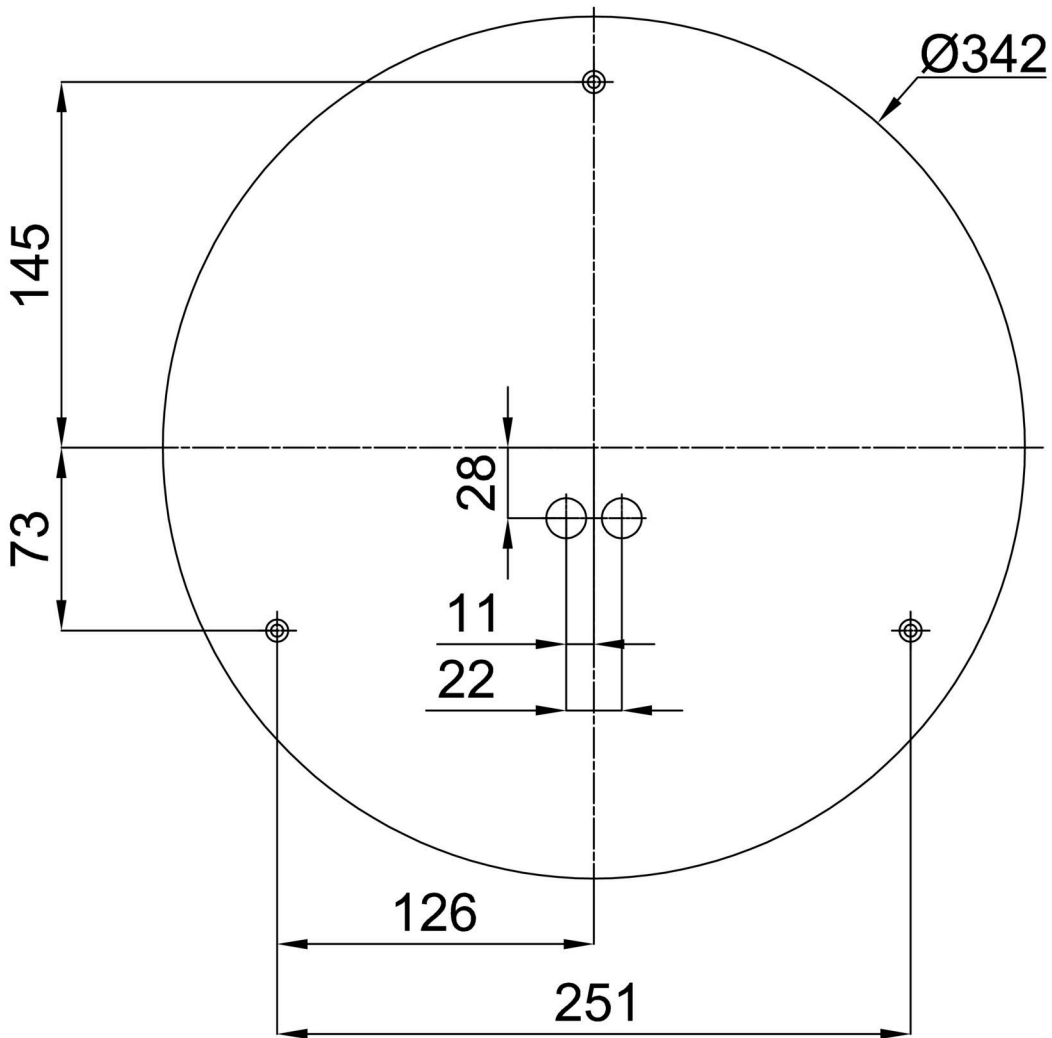

Technical data

Types of luminaires	Classic on/off
Mounting type	surface mounted
Base material	steel
Shade material	three-layer glass TRIPLEX OPAL
Base color	white Ral9003
Shade color	white
Holding the shade	folding system
Mounting location	ceiling
Width	420 mm
Length	420 mm
Height	70 mm
Diameter	ø 420 mm
mounting holes (diameter)	2xø5mm
Cable entrance	2xø16mm
Energy Class	D
Impact strength	IK01
Operating temperature	from -20°C to +30°C

Electrical data

Power consumption	26 W
Ingress Protection	IP44
Socket	LED modul
terminal block	snap terminal block

Luminous data

Lum. flux of luminaire	2760 lm
Lum. flux of light source	4380 lm
Chromaticity temperature	4000 K
Rated life time LED L80/B10	100000 hours
CRI	Ra80
MacAdam	3
Blue light hazard	Risk group 0

Installation dimensions:

Additional assortment:

Decorative collar

Product code	Name	Color	Picture	Drawing
30183	SL420H			
30182	SL420C			
30181	SL420K			

Lampshade

Product code	Name	Color	Picture	Drawing
20130	425	white	