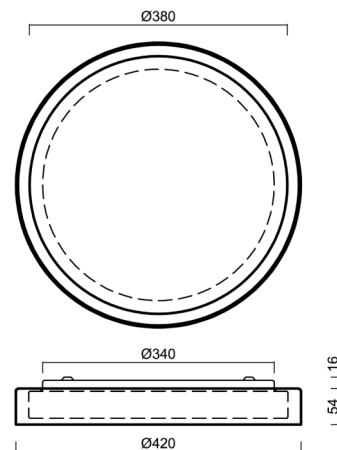

CITADELA 1

LED-1L17EXMP700KN76/425/SL420K B 4K#

WWW.OSMONT.CZ

CITADELA 1

Product code: CIT50500

Type: LED-1L17EXMP700KN76/425/SL420K B 4K#

Short description of the luminaire: White colour | ceiling or wall LED light ON/OFF | multipower driver | TRIPLEX OPAL hand blown glass shade with decorative crystal collar (transparent)|

Technical data

Types of luminaires	Classic on/off
Mounting type	surface mounted
Base material	steel
Shade material	three-layer glass TRIPLEX OPAL
Base color	white Ral9003
Shade color	white
Holding the shade	folding system
Mounting location	ceiling
Width	420 mm
Length	420 mm
Height	70 mm
Diameter	ø 420 mm
mounting holes (diameter)	2xø5mm
Cable entrance	2xø16mm
Energy Class	D
Impact strength	IK01
Operating temperature	from -20°C to +30°C

Electrical data

Power consumption	26 W
Ingress Protection	IP44
Socket	LED modul
terminal block	snap terminal block

Luminous data

Lum. flux of luminaire	2760 lm
Lum. flux of light source	4380 lm
Chromaticity temperature	4000 K
Rated life time LED L80/B10	100000 hours
CRI	Ra80
MacAdam	3
Blue light hazard	Risk group 0

Installation dimensions:

Additional assortment:

Decorative collar

Product code	Name	Color	Picture	Drawing
30183	SL420H			
30182	SL420C			
30181	SL420K			

Lampshade

Product code	Name	Color	Picture	Drawing
20130	425	white	