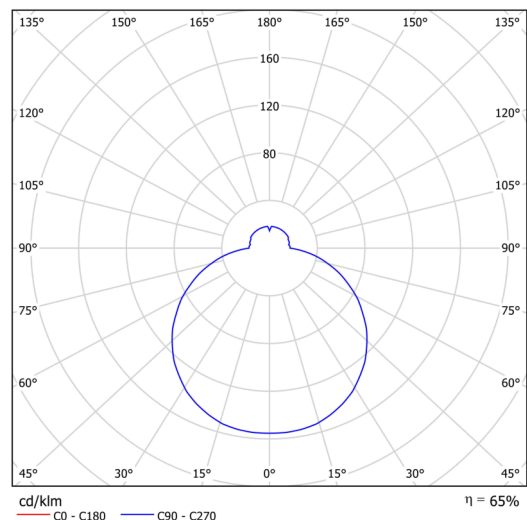

Luminous data

Lum. flux of luminaire	2760 lm
Lum. flux of light source	4380 lm
Chromaticity temperature	4000 K
Rated life time LED L80/B10	100000 hours
CRI	Ra80
MacAdam	3
Blue light hazard	Risk group 0

Eulum data for calculation programs are available at www.osmont.cz.