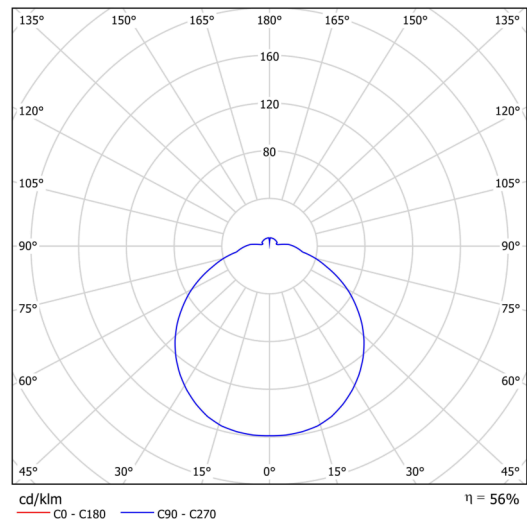

Luminous data

Lum. flux of luminaire	2300 lm
Lum. flux of light source	4190 lm
Chromaticity temperature	3000 K
Rated life time LED L80/B10	100000 hours
CRI	Ra80
MacAdam	3
Blue light hazard	Risk group 0

Eulum data for calculation programs are available at www.osmont.cz.