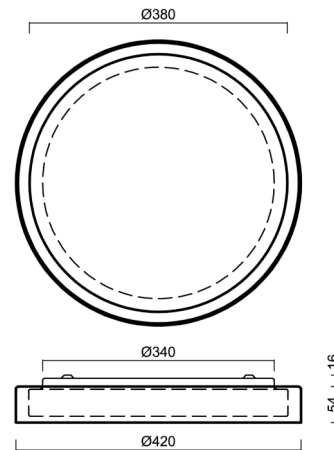

CITADELA 1

LED-1L17EXMP700KN76/425/SL420C C 3K#

WWW.OSMONT.CZ

CITADELA 1

Product code: CIT50002

Type: LED-1L17EXMP700KN76/425/SL420C C 3K#

Short description of the luminaire: Black colour | ceiling or wall LED light ON/OFF | multipower driver | TRIPLEX OPAL hand blown glass shade with decorative crystal collar (smoked)]

Technical data

Types of luminaires	Classic on/off
Mounting type	surface mounted
Base material	steel
Shade material	three-layer glass TRIPLEX OPAL
Base color	black Ral9005
Shade color	white
Holding the shade	folding system
Mounting location	ceiling
Width	420 mm
Length	420 mm
Height	70 mm
Diameter	ø 420 mm
mounting holes (diameter)	2xø5mm
Cable entrance	2xø16mm
Energy Class	D
Impact strength	IK01
Operating temperature	from -20°C to +30°C

Electrical data

Power consumption	26 W
Ingress Protection	IP44
Socket	LED modul
terminal block	snap terminal block

Luminous data

Lum. flux of luminaire	2300 lm
Lum. flux of light source	4190 lm
Chromaticity temperature	3000 K
Rated life time LED L80/B10	100000 hours
CRI	Ra80
MacAdam	3
Blue light hazard	Risk group 0

Installation dimensions:

Additional assortment:

Decorative collar

Product code	Name	Color	Picture	Drawing
30183	SL420H			
30182	SL420C			
30181	SL420K			

Lampshade

Product code	Name	Color	Picture	Drawing
20130	425	white	