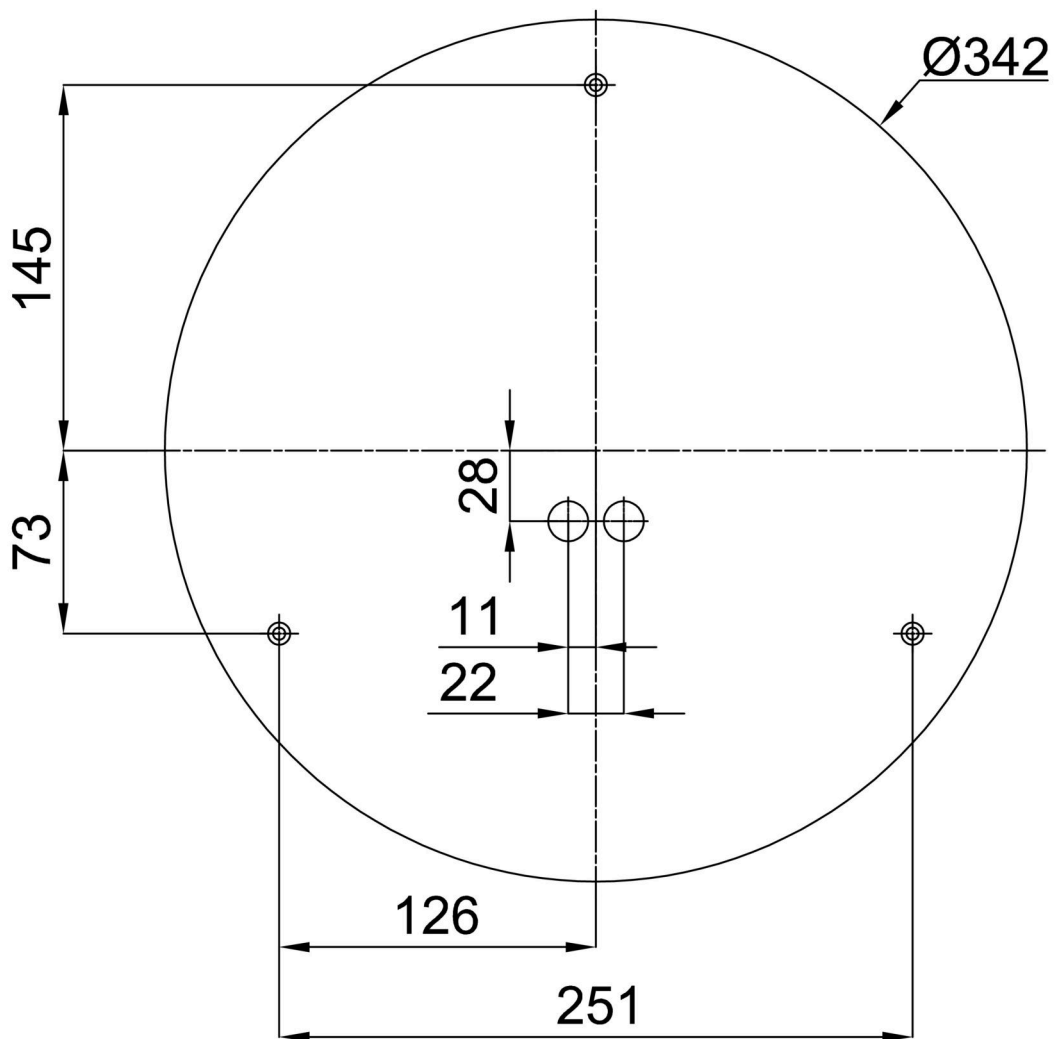

Technical data

Types of luminaires	Classic on/off
Mounting type	surface mounted
Base material	steel
Shade material	three-layer glass TRIPLEX OPAL
Base color	black Ral9005
Shade color	white
Holding the shade	folding system
Mounting location	ceiling
Width	420 mm
Length	420 mm
Height	70 mm
Diameter	ø 420 mm
mounting holes (diameter)	2xø5mm
Cable entrance	2xø16mm
Energy Class	D
Impact strength	IK01
Operating temperature	from -20°C to +30°C

Electrical data

Power consumption	26 W
Ingress Protection	IP44
Socket	LED modul
terminal block	snap terminal block

Luminous data

Lum. flux of luminaire	2300 lm
Lum. flux of light source	4190 lm
Chromaticity temperature	3000 K
Rated life time LED L80/B10	100000 hours
CRI	Ra80
MacAdam	3
Blue light hazard	Risk group 0

Installation dimensions:

Additional assortment:

Decorative collar

Product code	Name	Color	Picture	Drawing
30183	SL420H			
30182	SL420C			
30181	SL420K			

Lampshade

Product code	Name	Color	Picture	Drawing
20130	425	white	