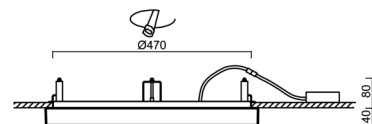

Technical

Types of luminaires	Dimmable
Mounting type	semi-recessed
Base material	steel
Shade material	three-layer glass TRIPLEX OPAL
Base color	white Ral9003
Shade color	white
Holding the shade	folding system
Mounting location	ceiling/wall
Width	500 mm
Length	500 mm
Height	40 mm
Diameter	ø 500 mm
mounting holes (diameter)	none
Installation wire (diameter)	2xØ16mm
Energy Class	D
Impact strength	IK01
Operating temperature	from -20°C to +30°C