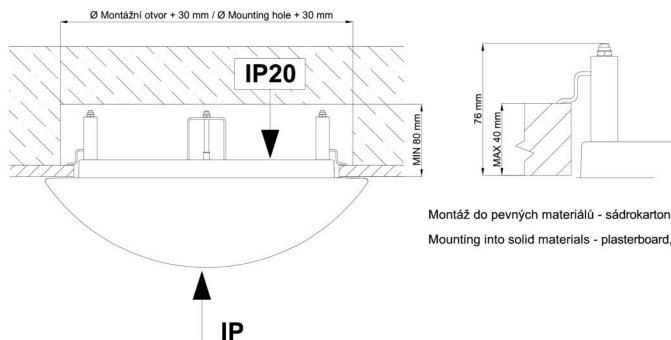

*The warranty for the batteries is valid for 12 months from the date of purchase.

Installation dimensions:

Svítlidlo nesmí být z horní strany zakryto izolací.
Luminaire must not be covered with insulating matting.

Rozměry dutiny pro vestavné svítidlo [mm]:
Dimensions of cavity for recessed luminaire [mm]:

Montáž do pevných materiálů - sádkarton, dřevo.
Mounting into solid materials - plasterboard, wood.

Additional assortment: