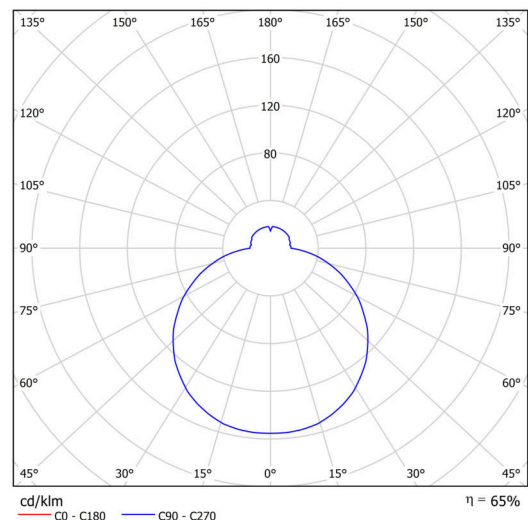

Luminous

Lum. flux of luminaire	3610 lm
Lum. flux of light source	5560 lm
Luminaire efficacy	112 lm/W
Temperature	4000 K
Rated life time LED L80/B10	100000 hours
CRI	Ra80
MacAdam	3
Blue light hazard	Risk group 0