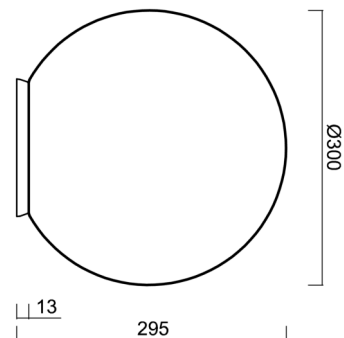

BIANCA 3

IN-12BD1/SL/194 B*

WWW.OSMONT.CZ

BIANCA 3

Product code: BIA58005

Type: IN-12BD1/SL/194 B*

Short description of the luminaire: White table E27 light ON/OFF with TRIPLEX OPAL glass shade.

Technical

Types of luminaires	Classic on/off
Mounting type	table lamps
Base material	polycarbonate
Shade material	three-layer glass TRIPLEX OPAL
Base color	white Ral9003
Shade color	white
Holding the shade	bayonet
Mounting location	table
Width	300 mm
Length	300 mm
Height	295 mm
Diameter	ø 300 mm
mounting holes (diameter)	4xø5mm
Installation wire (diameter)	2xø16mm
Impact strength	IK01
Operating temperature	from -20°C to +30°C

Eulum data for calculation programs are available at www.osmont.cz.

Logistic

EAN	8591728580056
Weight NTTO	2.1 Kg
Weight BTTO	2.5 Kg
Number of cartons	1 pcs
Package volume	0.03 m ³
Package 1 width	0.31 m
Package 1 length	0.31 m
Package 1 height	0.31 m
Warranty*	60 months

Lampshade

Product code	Name	Color	Description	Picture	Drawing
20094	194	white		