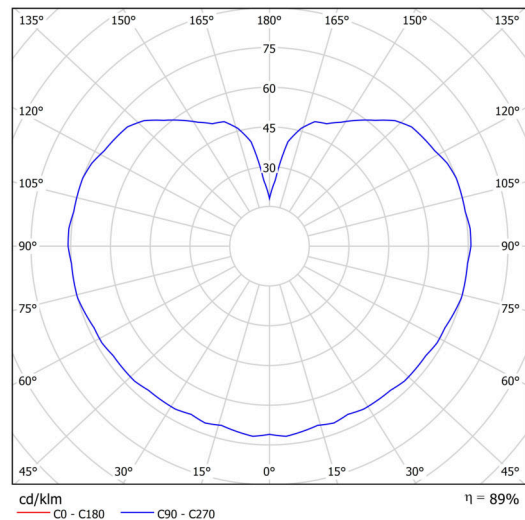

Luminous

Blue light hazard	Risk group 0

Eulum data for calculation programs are available at www.osmont.cz.