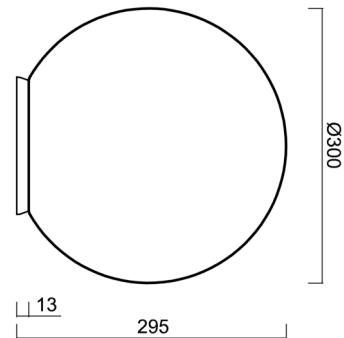

BIANCA 3

IN-12BD1/SL/194 MS*

WWW.OSMONT.CZ

BIANCA 3

Product code: BIA50541

Type: IN-12BD1/SL/194 MS*

Short description of the luminaire: Brass table E27 light ON/OFF with TRIPLEX OPAL glass shade.

Technical

Types of luminaires	Classic on/off
Mounting type	table lamps
Base material	polycarbonate
Shade material	three-layer glass TRIPLEX OPAL
Base color	polished brass
Shade color	white
Holding the shade	bayonet
Mounting location	table
Width	300 mm
Length	300 mm
Height	295 mm
Diameter	ø 300 mm
mounting holes (diameter)	4xø5mm
Installation wire (diameter)	2xø16mm
Impact strength	IK01
Operating temperature	from -20°C to +30°C

Eulum data for calculation programs are available at www.osmont.cz.

Logistic

EAN	8591728505417
Weight NTTO	2.1 Kg
Weight BTTO	2.5 Kg
Number of cartons	1 pcs
Package volume	0.03 m ³
Package 1 width	0.31 m
Package 1 length	0.31 m
Package 1 height	0.31 m
Warranty*	60 months

Lampshade

Product code	Name	Color	Description	Picture	Drawing
20094	194	white		