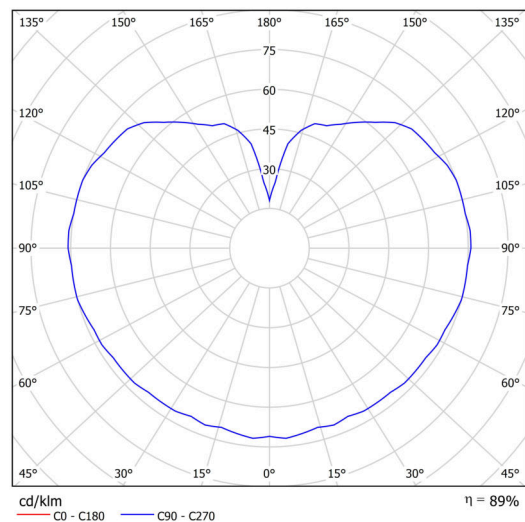

Luminous

Blue light hazard	Risk group 0

Eulum data for calculation programs are available at www.osmont.cz.