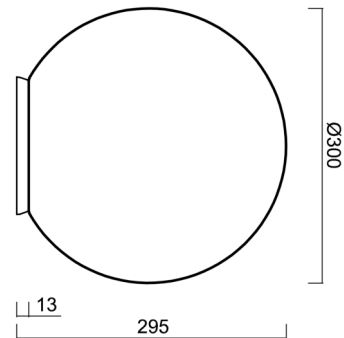

BIANCA 3

IN-12BD1/SL/194 S*

WWW.OSMONT.CZ

BIANCA 3

Product code: BIA50539

Type: IN-12BD1/SL/194 S*

Short description of the luminaire: White table E27 light ON/OFF with TRIPLEX OPAL glass shade.

Technical

Types of luminaires	Classic on/off
Mounting type	table lamps
Base material	polycarbonate
Shade material	three-layer glass TRIPLEX OPAL
Base color	silver Ral9006
Shade color	white
Holding the shade	bayonet
Mounting location	table
Width	300 mm
Length	300 mm
Height	295 mm
Diameter	ø 300 mm
mounting holes (diameter)	4xø5mm
Installation wire (diameter)	2xø16mm
Impact strength	IK01
Operating temperature	from -20°C to +30°C

Eulum data for calculation programs are available at www.osmont.cz.

Logistic

EAN	8591728505394
Weight NTTO	2.1 Kg
Weight BTTO	2.5 Kg
Number of cartons	1 pcs
Package volume	0.03 m ³
Package 1 width	0.31 m
Package 1 length	0.31 m
Package 1 height	0.31 m
Warranty*	60 months

Lampshade

Product code	Name	Color	Description	Picture	Drawing
20094	194	white		