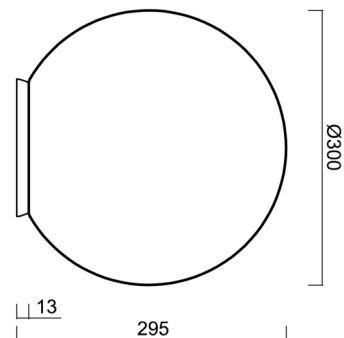

BIANCA 3

IN-12BD1/SL/194 C*

WWW.OSMONT.CZ

BIANCA 3

Product code: BIA50538

Type: IN-12BD1/SL/194 C*

Short description of the luminaire: Black table E27 light ON/OFF with TRIPLEX OPAL glass shade.

Technical

Types of luminaires	Classic on/off
Mounting type	table lamps
Base material	polycarbonate
Shade material	three-layer glass TRIPLEX OPAL
Base color	black Ral9005
Shade color	white
Holding the shade	bayonet
Mounting location	table
Width	300 mm
Length	300 mm
Height	295 mm
Diameter	ø 300 mm
mounting holes (diameter)	4xø5mm
Installation wire (diameter)	2xø16mm
Impact strength	IK01
Operating temperature	from -20°C to +30°C

Eulum data for calculation programs are available at www.osmont.cz.

Logistic

EAN	8591728505387
Weight NTTO	2.1 Kg
Weight BTTO	2.5 Kg
Number of cartons	1 pcs
Package volume	0.03 m ³
Package 1 width	0.31 m
Package 1 length	0.31 m
Package 1 height	0.31 m
Warranty*	60 months

Lampshade

Product code	Name	Color	Description	Picture	Drawing
20094	194	white		