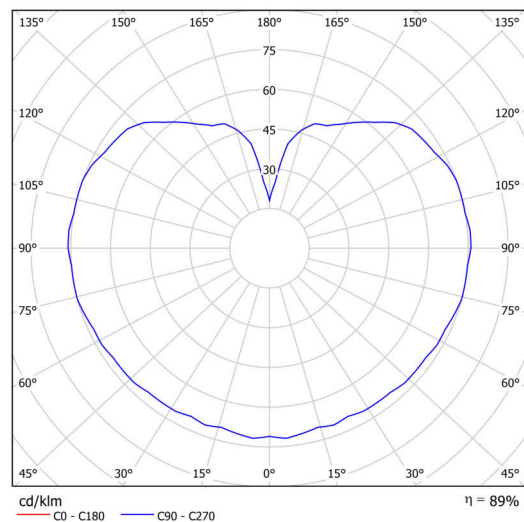

Luminous

Blue light hazard	Risk group 0

Eulum data for calculation programs are available at www.osmont.cz.