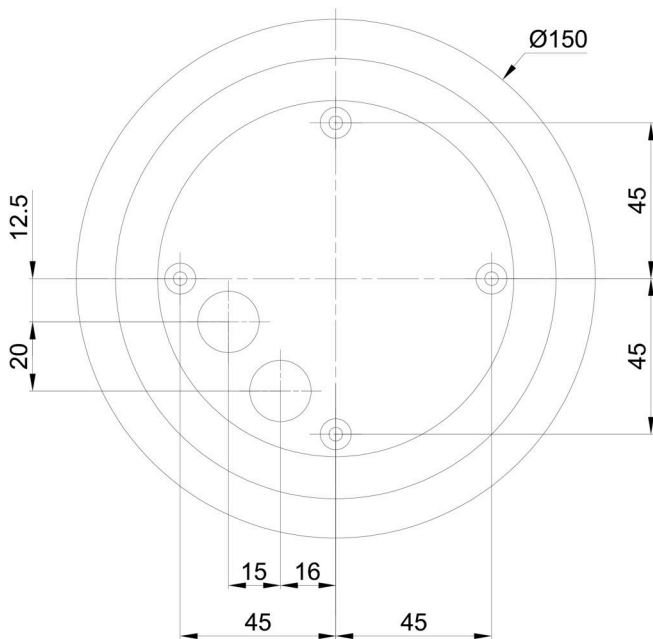

## Technical

Types of luminaires	Classic on/off
Mounting type	table lamps
Base material	polycarbonate
Shade material	three-layer glass TRIPLEX OPAL
Base color	silver Ral9006
Shade color	white
Holding the shade	bayonet
Mounting location	table
Width	200 mm
Length	200 mm
Height	180 mm
Diameter	ø 200 mm
mounting holes (diameter)	4xø5mm
Installation wire (diameter)	2xø16mm
Impact strength	IK01
Operating temperature	from -20°C to +30°C

## Luminous

Blue light hazard	Risk group 0
-------------------	--------------

Eulum data for calculation programs are available at [www.osmont.cz](http://www.osmont.cz).

Logistic

EAN	8591728505318
Weight NTTO	1.2 Kg
Weight BTTO	1.6 Kg
Number of cartons	1 pcs
Package volume	0.009 m <sup>3</sup>
Package 1 width	0.21 m
Package 1 length	0.21 m
Package 1 height	0.21 m
Warranty*	60 months

\*The warranty for the batteries is valid for 12 months from the date of purchase.

Installation dimensions:

Additional assortment:

Base for surface mounting

Product code	Name	Color	Description	Picture	Drawing
33521	BD1/BP 2-1	white Ral9003			

Lampshade

Product code	Name	Color	Description	Picture	Drawing
20092	192	white		