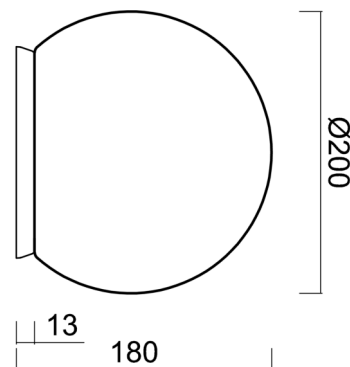

# BIANCA 1

Product code: BIA50531

Type: IN-12BD1/SL/192 S\*

Short description of the luminaire: White table E27 light ON/OFF with TRIPLEX OPAL glass shade.

## Technical

Types of luminaires	Classic on/off
Mounting type	table lamps
Base material	polycarbonate
Shade material	three-layer glass TRIPLEX OPAL
Base color	silver Ral9006
Shade color	white
Holding the shade	bayonet
Mounting location	table
Width	200 mm
Length	200 mm
Height	180 mm
Diameter	ø 200 mm
mounting holes (diameter)	4xø5mm
Installation wire (diameter)	2xø16mm
Impact strength	IK01
Operating temperature	from -20°C to +30°C

## Luminous

Blue light hazard	Risk group 0
-------------------	--------------

Eulum data for calculation programs are available at [www.osmont.cz](http://www.osmont.cz).

Logistic

EAN	8591728505318
Weight NTTO	1.2 Kg
Weight BTTO	1.6 Kg
Number of cartons	1 pcs
Package volume	0.009 m <sup>3</sup>
Package 1 width	0.21 m
Package 1 length	0.21 m
Package 1 height	0.21 m
Warranty*	60 months

Lampshade

Product code	Name	Color	Description	Picture	Drawing
20092	192	white		