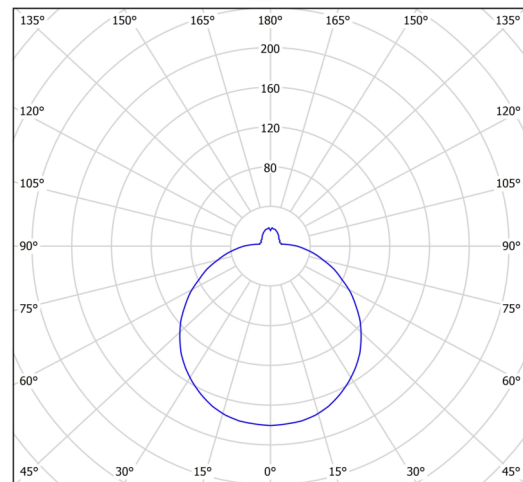

AURA V9

Product code: AUR59878

Type: LED-1L23EMP1050KV98/084/NK1W 4K##

Short description of the luminaire: White semi-recessed LED light with emergency unit combined with TRIPLEX OPAL glass shade.

Technical

Types of luminaires	Emergency combined
Mounting type	semi-recessed
Base material	steel
Shade material	three-layer glass TRIPLEX OPAL
Base color	white Ral9003
Shade color	white
Holding the shade	folding system
Mounting location	ceiling/wall
Width	590 mm
Length	590 mm
Height	140 mm
Diameter	ø 590 mm
mounting holes (diameter)	none
Installation wire (diameter)	2xø16mm
Energy Class	D
Impact strength	IK01
Operating temperature	from 0°C to +30°C

Electric

Power consumption	54 W
Ingress Protection	IP44
Socket	LED modul
Battery type	NiCd
Emergency time	3 hours
terminal block	snap terminal block
Automatic circuit breaker type B10A	18 pcs
Automatic circuit breaker type B16A	30 pcs
Automatic circuit breaker type C10A	21 pcs
Automatic circuit breaker type C16A	34 pcs

Luminous

Lum. flux of luminaire	5820 lm
Lum. flux of light source	8430 lm
Lum. flux of light source in emergency mode	150 lm
Luminaire efficacy	107 lm/W
Temperature	4000 K
Rated life time LED L80/B10	100000 hours
CRI	Ra80
MacAdam	3

Ø590

cd/klm
— C0 - C180 — C90 - C270

η = 69%