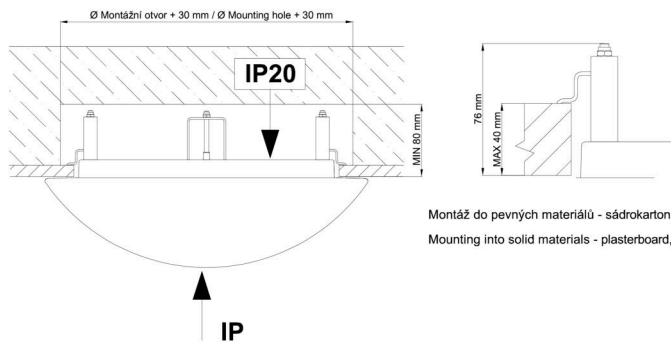

## Technical

Types of luminaires	Dimmable
Mounting type	semi-recessed
Base material	steel
Shade material	three-layer glass TRIPLEX OPAL
Base color	white Ral9003
Shade color	white
Holding the shade	folding system
Mounting location	ceiling/wall
Width	590 mm
Length	590 mm
Height	140 mm
Diameter	ø 590 mm
mounting holes (diameter)	none
Installation wire (diameter)	2xø16mm
Energy Class	D
Impact strength	IK01
Operating temperature	from -20°C to +30°C

\*The warranty for the batteries is valid for 12 months from the date of purchase.

Installation dimensions:

Svítlidlo nesmí být z horní strany zakryto izolací.  
Luminaire must not be covered with insulating matting.

Rozměry dutiny pro vestavné svítidlo [mm]:  
Dimensions of cavity for recessed luminaire [mm]:

Montáž do pevných materiálů - sádkarton, dřevo.  
Mounting into solid materials - plasterboard, wood.