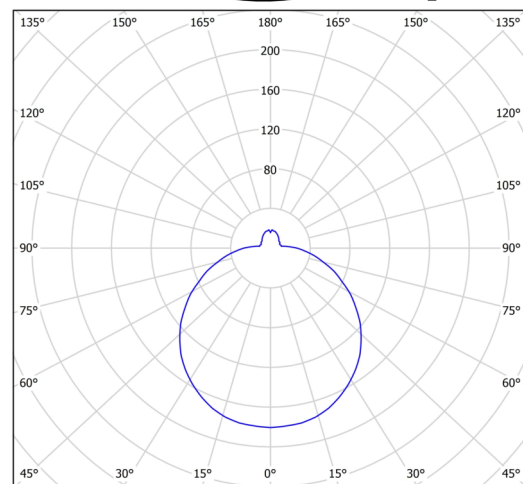

AURA V9

Product code: AUR59872

Type: LED-1L23E700KV98/084 DALI 4K##

Short description of the luminaire: White semi-recessed LED light DALI with TRIPLEX OPAL glass shade.

Technical

Types of luminaires	Dimmable
Mounting type	semi-recessed
Base material	steel
Shade material	three-layer glass TRIPLEX OPAL
Base color	white Ral9003
Shade color	white
Holding the shade	folding system
Mounting location	ceiling/wall
Width	590 mm
Length	590 mm
Height	140 mm
Diameter	ø 590 mm
mounting holes (diameter)	none
Installation wire (diameter)	2xø16mm
Energy Class	D
Impact strength	IK01
Operating temperature	from -20°C to +30°C

Electric

Power consumption	35 W
Ingress Protection	IP44
Socket	LED modul
terminal block	snap terminal block
Automatic circuit breaker type B10A	18 pcs
Automatic circuit breaker type B16A	28 pcs
Automatic circuit breaker type C10A	30 pcs
Automatic circuit breaker type C16A	46 pcs

Luminous

Lum. flux of luminaire	4040 lm
Lum. flux of light source	5850 lm
Luminaire efficacy	115 lm/W
Temperature	4000 K
Rated life time LED L80/B10	100000 hours
CRI	Ra80
MacAdam	3
Blue light hazard	Risk group 0

Eulum data for calculation programs are available at www.osmont.cz.

Ø590

cd/klm
— C0 - C180 — C90 - C270

η = 69%